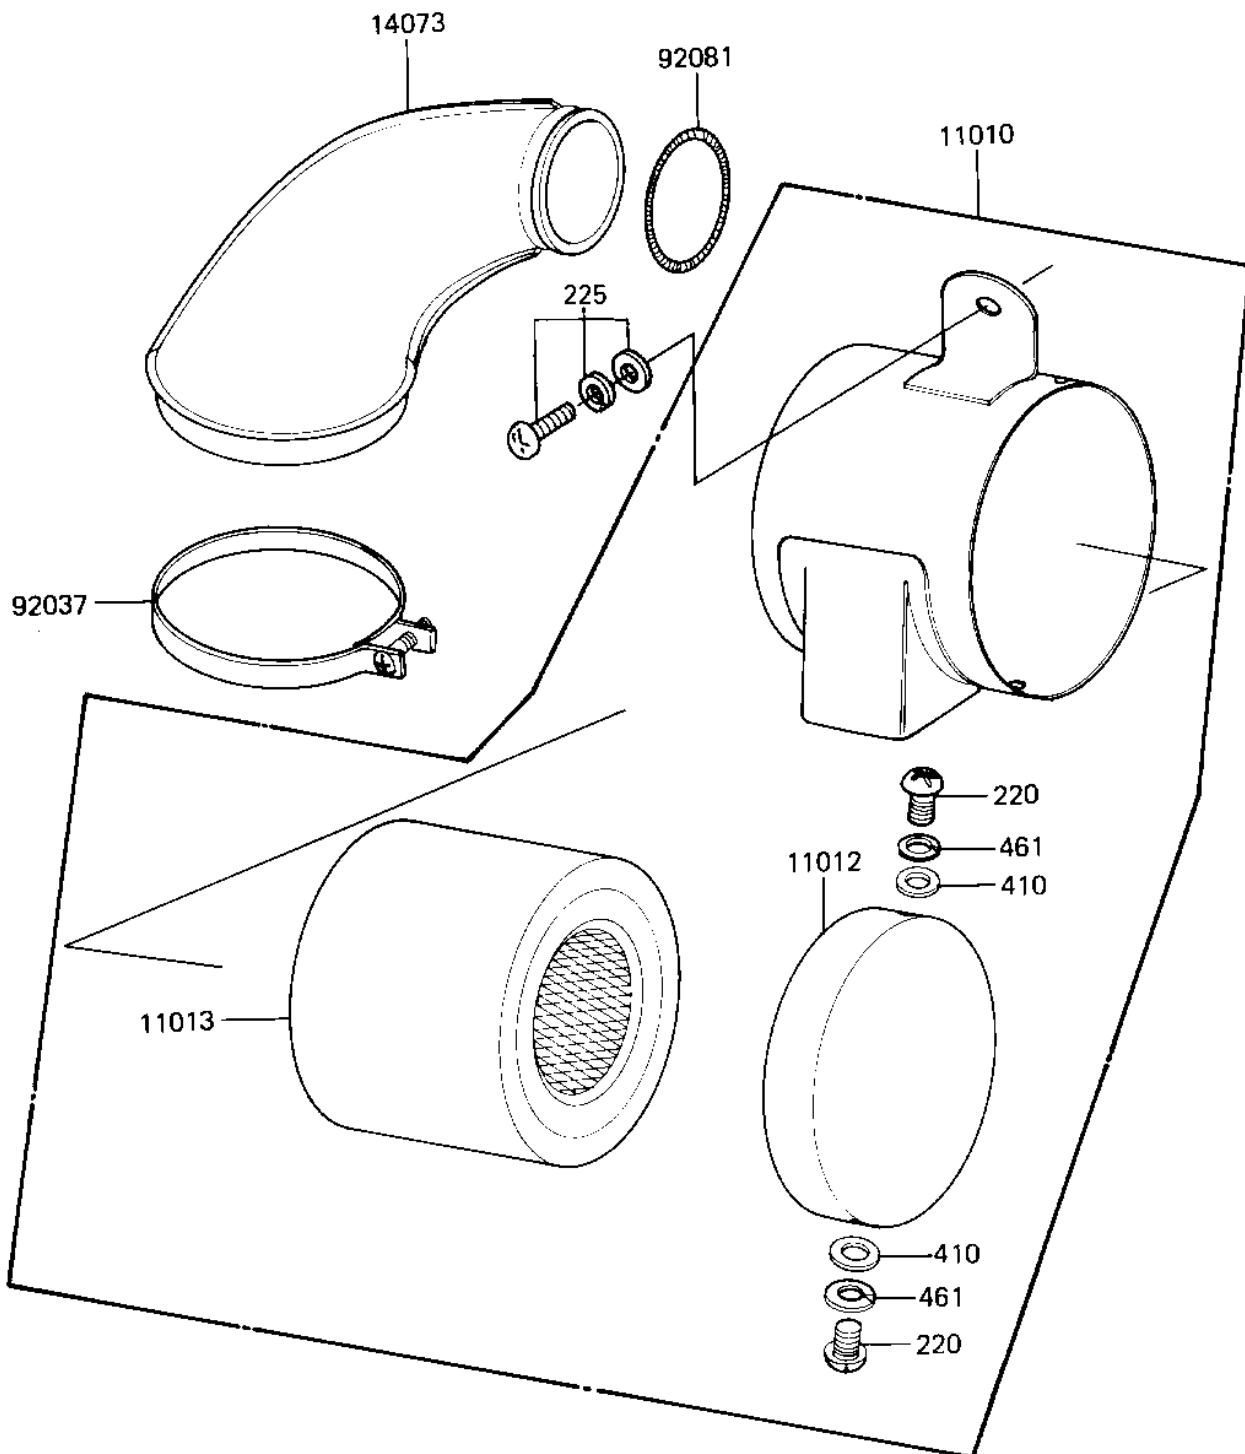

1987 KD80 PARTS DIAGRAM

AIR CLEANER

E1130-0048

1987 KD80 PARTS LIST

AIR CLEANER

ITEM NAME	PART NUMBER	QUANTITY
AIR CLEANER ASY,BLACK (Ref # 11010)	11010-068-10	1
CAP,AIR CLEANER (Ref # 11012)	11012-041	1
ELEMENT,AIR,CLNR (Ref # 11013)	11013-044	1
CONNECTOR,AIR CLEANER (Ref # 14073)	11026-009	1
CLAMP-AIR CLEANER (Ref # 92037)	92037-068	1
SPRING COIL (Ref # 92081)	92081-047	1
SCREW PAN HEAD 5X8 (Ref # 220)	220B0508	1
SCREW-PAN-WSP-CROS (Ref # 225)	225C0612	1
WASHER PLAIN 5MM (Ref # 410)	410B0500	1
WASHER SPRING 5MM (Ref # 461)	461F0500	1