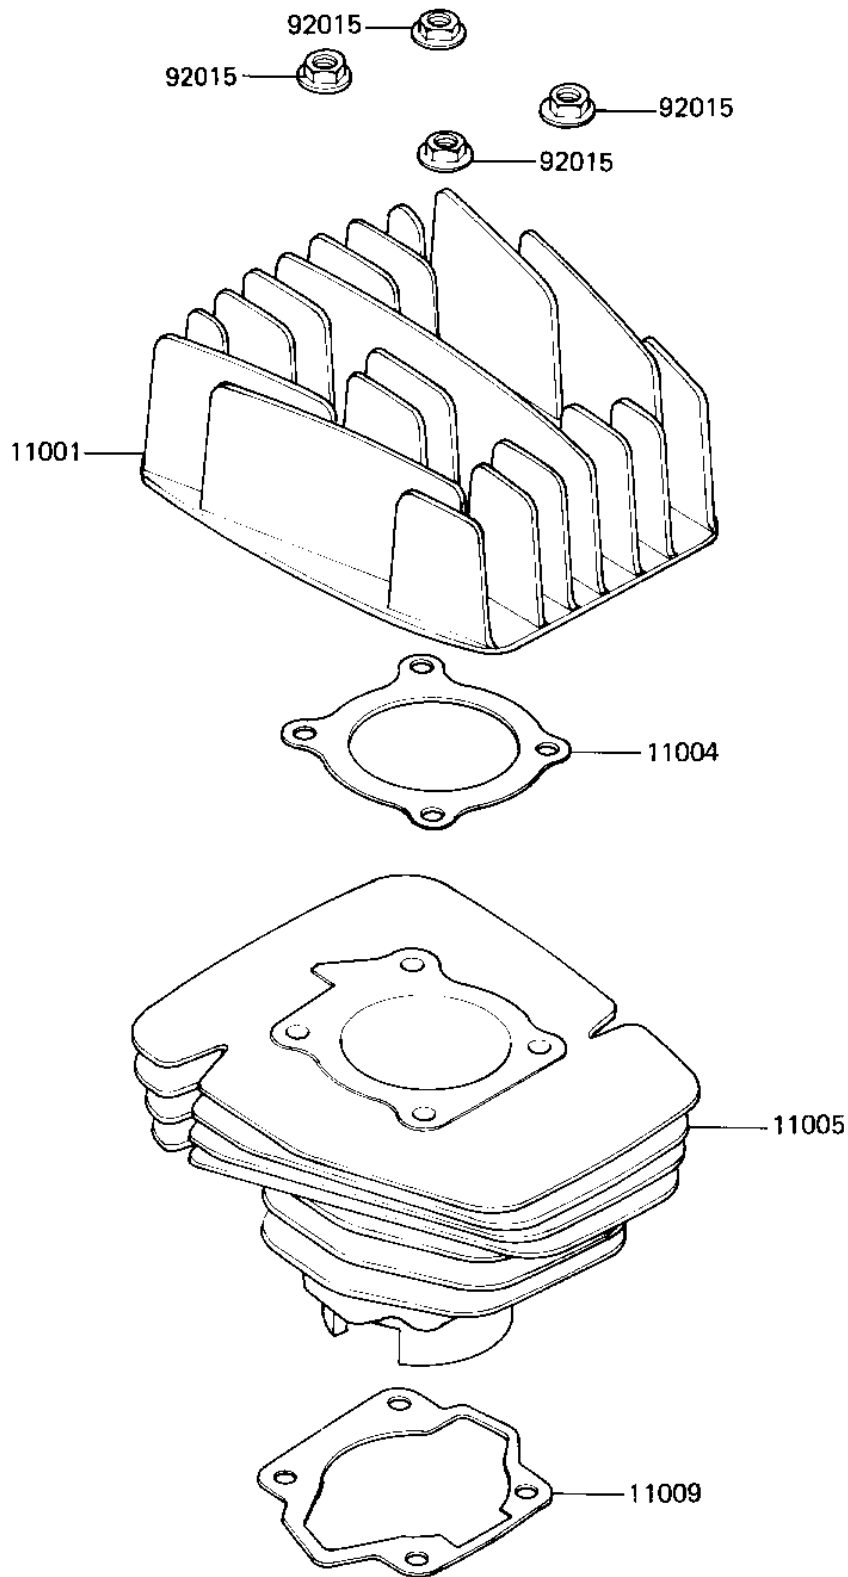

## 1987 KD80 PARTS DIAGRAM

CYLINDER HEAD/CYLINDER

E1110-002b

## 1987 KD80 PARTS LIST

CYLINDER HEAD/CYLINDER

ITEM NAME	PART NUMBER	QUANTITY
CYLINDER HEAD (Ref # 11001)	11001-085	1
GASKET CYLINDER HEAD (Ref # 11004)	11004-015	1
CYLINDER,BLACK (Ref # 11005)	11005-152-10	1
GASKET,CYLINDER BASE (Ref # 11009)	11060-1200	1
NUT-8MM (Ref # 92015)	92015-1022	1