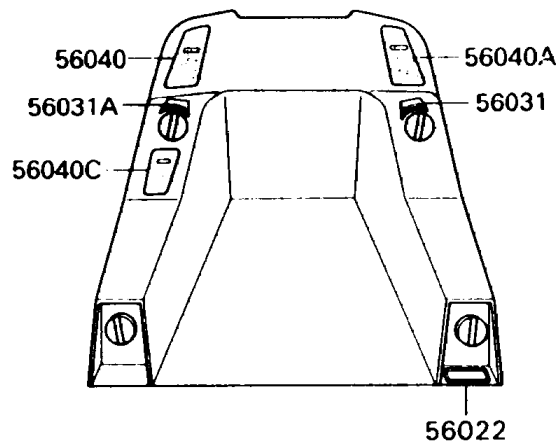

## 1987 JET SKI® 300 SX PARTS DIAGRAM

Labels(JS300-A1)

F3183

## 1987 JET SKI® 300 SX PARTS LIST

Labels(JS300-A1)

ITEM NAME	PART NUMBER	QUANTITY
MARK,JET SKI 300SX (Ref # 56018)	56018-1905	1
LABEL,FIRE EXTINGUISHER (Ref # 56022)	56022-506	1
LABEL,OIL (Ref # 56030)	56030-3721	1
LABEL-MANUAL,FUEL (Ref # 56031)	56031-3701	1
LABEL-MANUAL,CHOKE (Ref # 56031A)	56031-3702	1
LABEL-WARNING,SAFETY (Ref # 56040)	56040-3707	1
LABEL-WARNING,SAFETY (Ref # 56040A)	56040-3708	1
LABEL-WARNING,FUEL (Ref # 56040B)	56040-3712	1
LABEL-WARNING,MAINTENANCE (Ref # 56040C)	56040-3722	1
LABEL-WARNING,BREAK-IN (Ref # 56040D)	56040-3738	1
PATTERN,HULL-COMP,FR,LH (Ref # 56047)	56047-1171	1
PATTERN,HULL-COMP,FR,RH (Ref # 56047A)	56047-1172	1
PATTERN,HULL-COMP,RR,LH (Ref # 56047B)	56047-1173	1
PATTERN,HULL-COMP,RR,RH (Ref # 56047C)	56047-1174	1
PATTERN,HULL-COMP,LWR,LH (Ref # 56047D)	56047-1175	1
PATTERN,HULL-COMP,LWR,RH (Ref # 56047E)	56047-1176	1
PATTERN,ENGINE HOOD,LH (Ref # 56047F)	56047-1177	1
PATTERN,ENGINE HOOD,RH (Ref # 56047G)	56047-1178	1