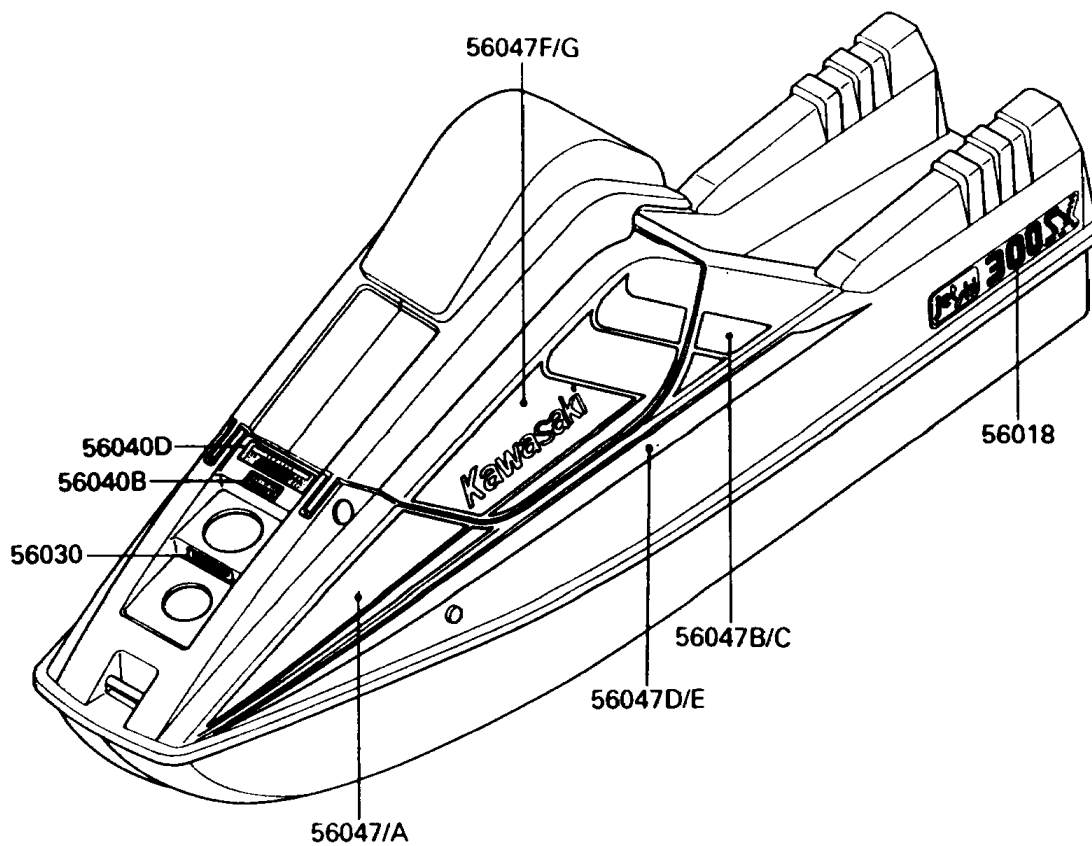

## 1987 JET SKI® 300 SX PARTS DIAGRAM

Labels(JS300-A1)

F3183

## 1987 JET SKI® 300 SX PARTS LIST

Labels(JS300-A1)

ITEM NAME	PART NUMBER	QUANTITY
MARK,JET SKI 300SX (Ref # 56018)	56018-1905	1
LABEL,FIRE EXTINGUISHER (Ref # 56022)	56022-506	1
LABEL,OIL (Ref # 56030)	56030-3721	1
LABEL-MANUAL,FUEL (Ref # 56031)	56031-3701	1
LABEL-MANUAL,CHOKE (Ref # 56031A)	56031-3702	1
LABEL-WARNING,SAFETY (Ref # 56040)	56040-3707	1
LABEL-WARNING,SAFETY (Ref # 56040A)	56040-3708	1
LABEL-WARNING,FUEL (Ref # 56040B)	56040-3712	1
LABEL-WARNING,MAINTENANCE (Ref # 56040C)	56040-3722	1
LABEL-WARNING,BREAK-IN (Ref # 56040D)	56040-3738	1
PATTERN,HULL-COMP,FR,LH (Ref # 56047)	56047-1171	1
PATTERN,HULL-COMP,FR,RH (Ref # 56047A)	56047-1172	1
PATTERN,HULL-COMP,RR,LH (Ref # 56047B)	56047-1173	1
PATTERN,HULL-COMP,RR,RH (Ref # 56047C)	56047-1174	1
PATTERN,HULL-COMP,LWR,LH (Ref # 56047D)	56047-1175	1
PATTERN,HULL-COMP,LWR,RH (Ref # 56047E)	56047-1176	1
PATTERN,ENGINE HOOD,LH (Ref # 56047F)	56047-1177	1
PATTERN,ENGINE HOOD,RH (Ref # 56047G)	56047-1178	1