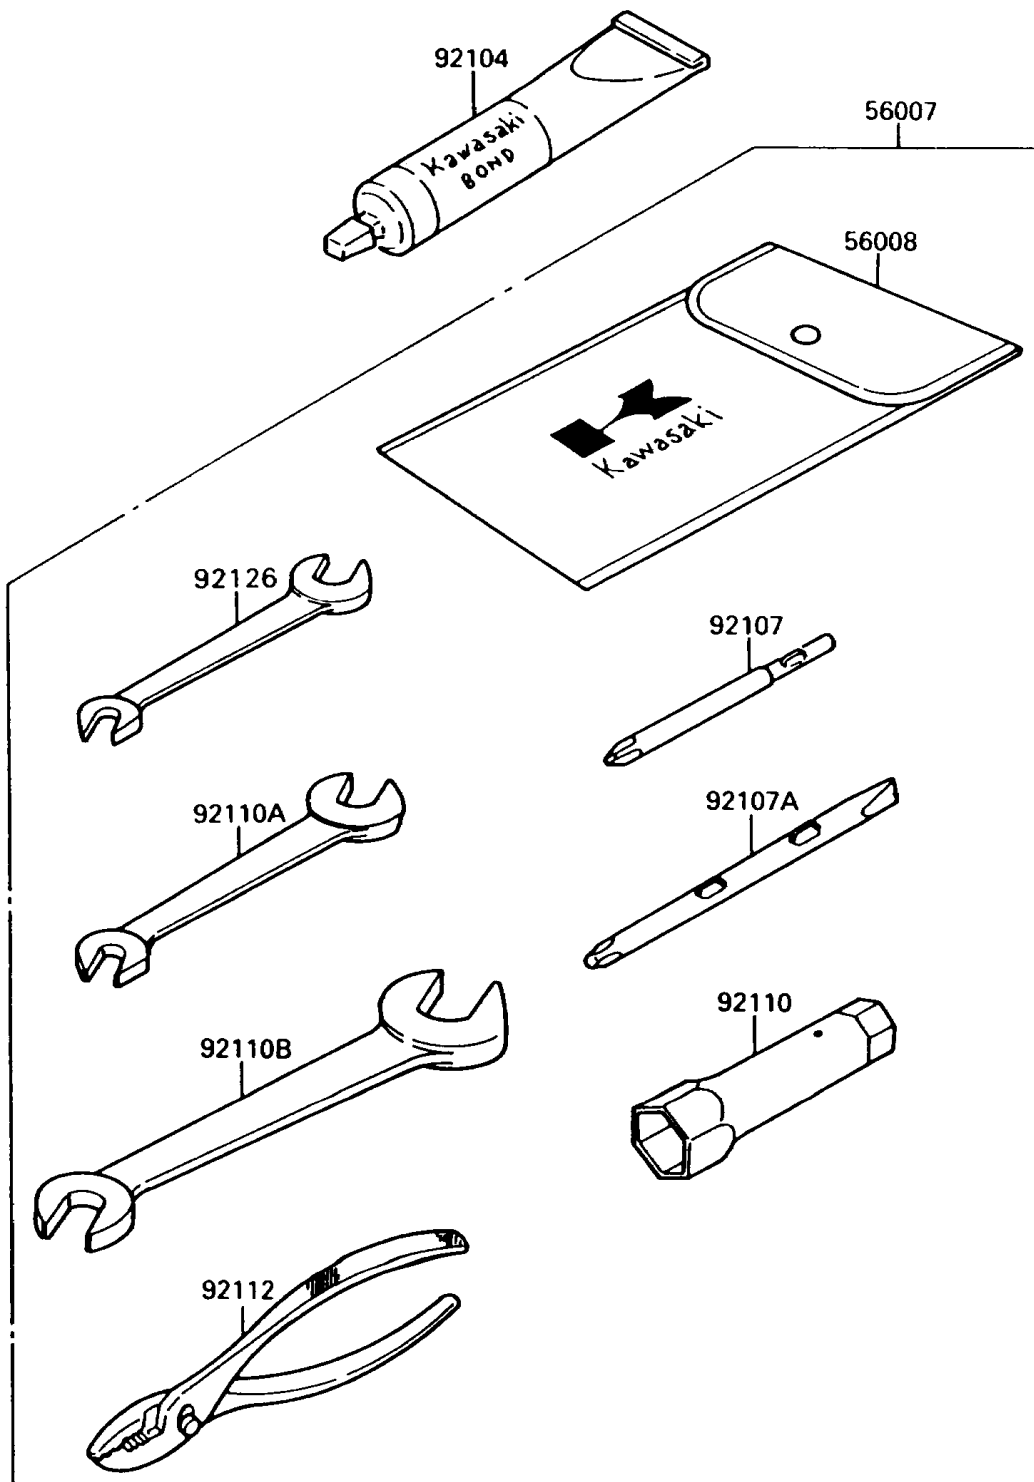

1987 JET SKI® 300 SX PARTS DIAGRAM

Owner's Tools

(F3182)

1987 JET SKI® 300 SX PARTS LIST

Owner's Tools

ITEM NAME	PART NUMBER	QUANTITY
TOOLKIT (Ref # 56007)	56007-3707	1
BAG,TOOL (Ref # 56008)	56008-1007	1
GASKET-LIQUID,TUBE,100G,SILVER (Ref # 92104)	92104-002	1
TOOL-DRIVER,#3PHILLIPS (Ref # 92107)	92107-005	1
TOOL-DRIVER,#2PHILLIPS&SLOT (Ref # 92107A)	92107-1051	1
TOOL-WRENCH,BOX,21MM (Ref # 92110)	92110-1113	1
TOOL-WRENCH,OPEN END,10X12 (Ref # 92110A)	92110-1152	1
TOOL-WRENCH,OPEN END,14X17 (Ref # 92110B)	92110-1153	1
TOOL-PLIERS (Ref # 92112)	92112-003	1
TOOL-WRENCH,OPEN END,8X10 (Ref # 92126)	92126-001	1