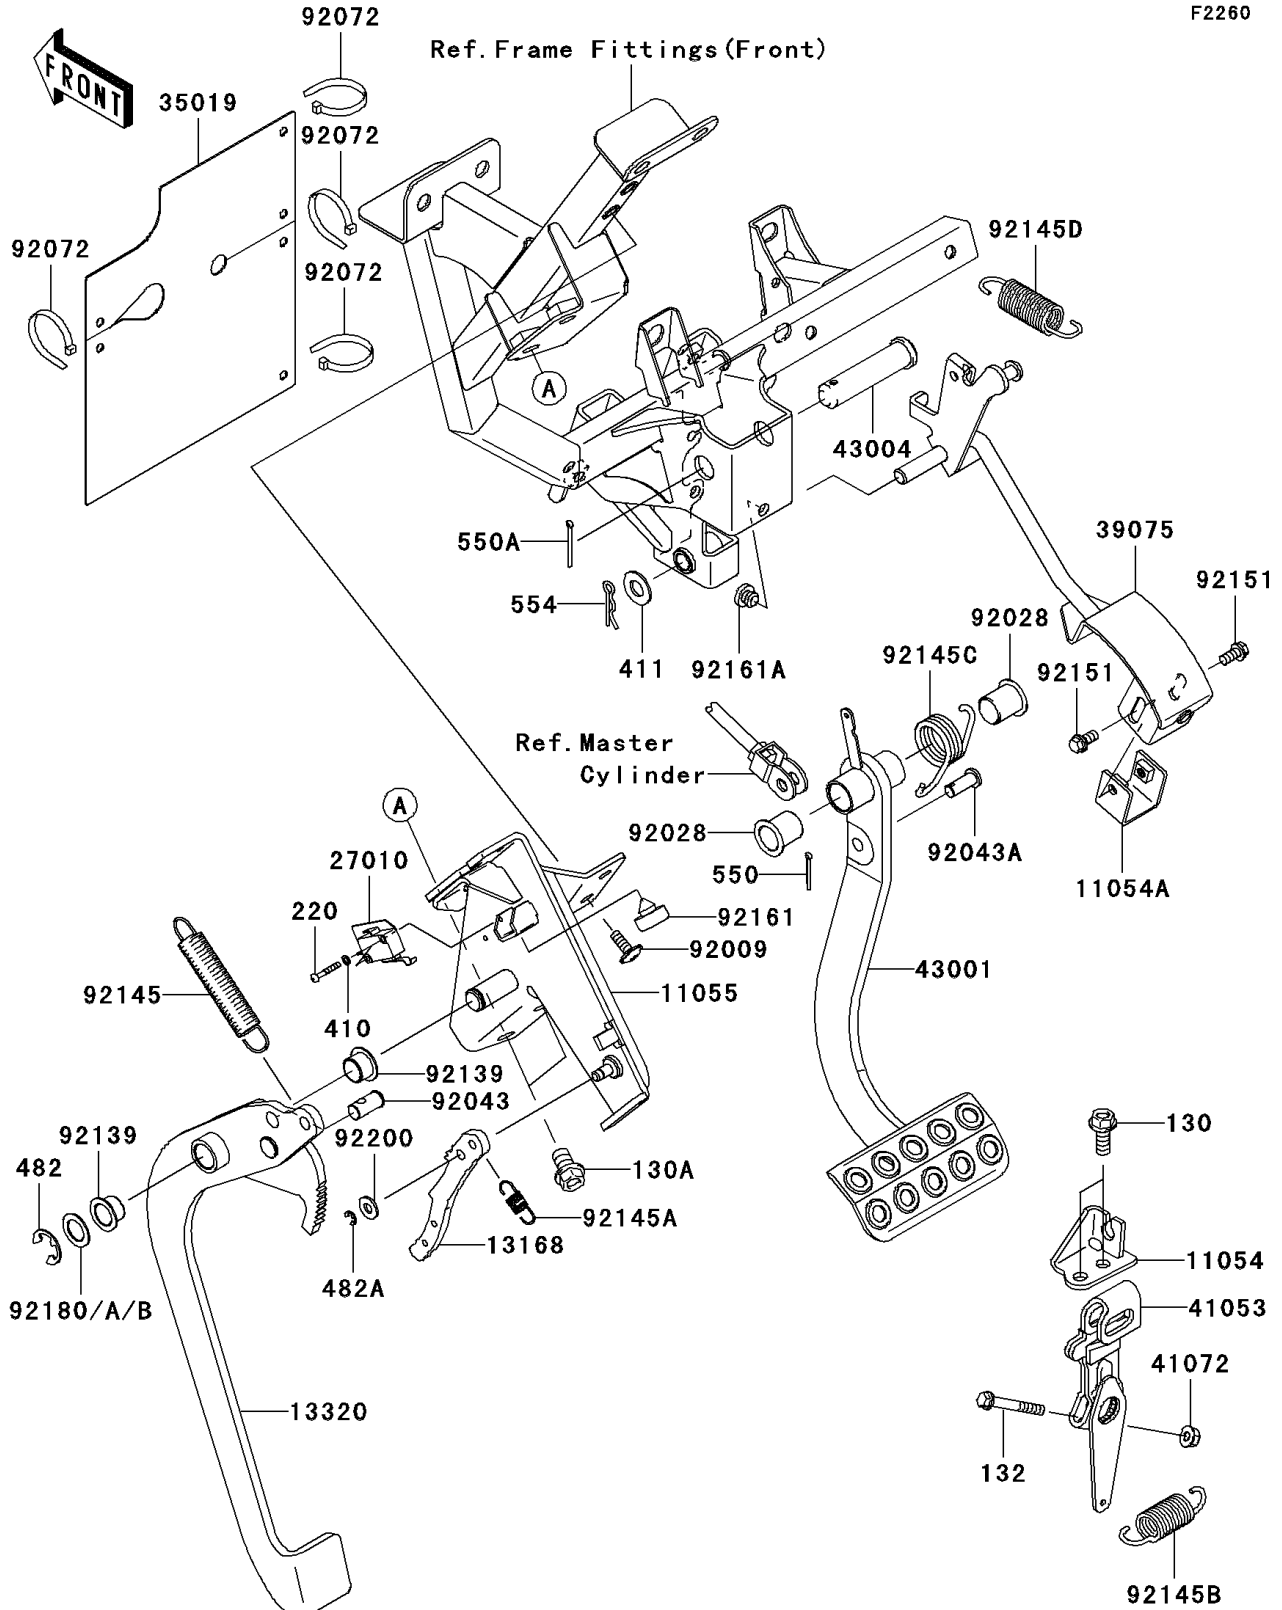

2008 Teryx® 750 4x4 NRA Outdoors™ PARTS DIAGRAM

Brake Pedal/Throttle Lever

F2260

2008 Teryx® 750 4x4 NRA Outdoors™ PARTS LIST

Brake Pedal/Throttle Lever

ITEM NAME	PART NUMBER	QUANTITY
BOLT-FLANGED,8X20 (Ref # 130)	130BB0820	1
BOLT-FLANGED,10X16 (Ref # 130A)	130BB1016	1
BOLT-FLANGED-SMALL,6X40 (Ref # 132)	132BA0640	1
SCREW-PAN-CROSS,3X20 (Ref # 220)	220AA0320	1
WASHER-PLAIN-SMALL,3MM (Ref # 410)	410AA0300	1
WASHER-PLAIN,10MM (Ref # 411)	411AA1000	1
CIRCLIP-TYPE-E,10MM (Ref # 482)	482J0100	1
CIRCLIP-TYPE-E,4MM (Ref # 482A)	482J4000	1
PIN-COTTER,2.5X18 (Ref # 550)	550AA2518	1
PIN-COTTER,2.5X25 (Ref # 550A)	550AA2525	1
BRACKET,BRAKE CABLE (Ref # 11054)	11054-0933	1
BRACKET (Ref # 11054A)	11054-1137	1
BRACKET,BRAKE LEVER (Ref # 11055)	11055-0279	1
LEVER (Ref # 13168)	13168-0174	1
LEVER-ASSY,BRAKE PEDAL (Ref # 13320)	13320-0012	1
SWITCH (Ref # 27010)	27010-0084	1
FLAP (Ref # 35019)	35019-0079	1
LEVER-THROTTLE (Ref # 39075)	39075-0012	1
LEVER-BRAKE CAM (Ref # 41053)	41053-0010	1
NUT,6MM (Ref # 41072)	41072-007	1
LEVER-BRAKE,PEDAL (Ref # 43001)	43001-0103	1
SHAFT-BRAKE (Ref # 43004)	43004-1128	1
SCREW,6X16 (Ref # 92009)	92009-1621	1
BUSHING (Ref # 92028)	92028-1571	1
PIN (Ref # 92043)	92043-0124	1
PIN (Ref # 92043A)	92043-1039	1
BAND,L=188 (Ref # 92072)	92072-1239	1
BUSHING (Ref # 92139)	92139-0182	1
SPRING (Ref # 92145)	92145-0446	1

2008 Teryx® 750 4x4 NRA Outdoors™ PARTS LIST

Brake Pedal/Throttle Lever

ITEM NAME	PART NUMBER	QUANTITY
SPRING (Ref # 92145A)	92145-0447	1
SPRING (Ref # 92145B)	92145-0563	1
SPRING,BRAKE PEDAL RETURN (Ref # 92145C)	92145-0575	1
SPRING (Ref # 92145D)	92145-0636	1
BOLT,6X12 (Ref # 92151)	92151-1997	1
DAMPER (Ref # 92161)	92161-0590	1
DAMPER (Ref # 92161A)	92161-1084	1
SHIM,T=0.8 (Ref # 92180)	92180-0279	1
SHIM,T=1.0 (Ref # 92180A)	92180-0281	1
SHIM,T=1.2 (Ref # 92180B)	92180-0282	1
WASHER,6.5X14.5X1.5 (Ref # 92200)	92200-3775	1
PIN-SNAP,10MM (Ref # 554)	554DA1000	1