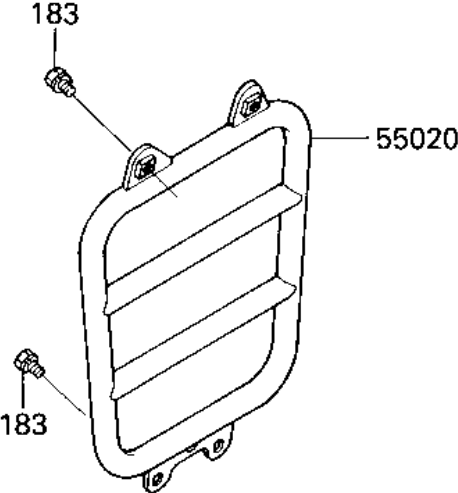

## 1987 Bayou® 300 PARTS DIAGRAM

GUARDS

F2680-0007

### GUARDS

ITEM NAME	PART NUMBER	QUANTITY
GUARD,FR (Ref # 55020)	55020-1193	1
GUARD,ENGINE (Ref # 55020A)	55020-1242	1
GUARD (Ref # 55020B)	55020-1251	1
DAMPER,CENTER STAND (Ref # 92075)	92075-1896	1
BOLT-UPSET-WS-SMALL (Ref # 183)	183J0816	1
SCREW-PAN-CROS,6X10,B (Ref # 220)	220C0610	1