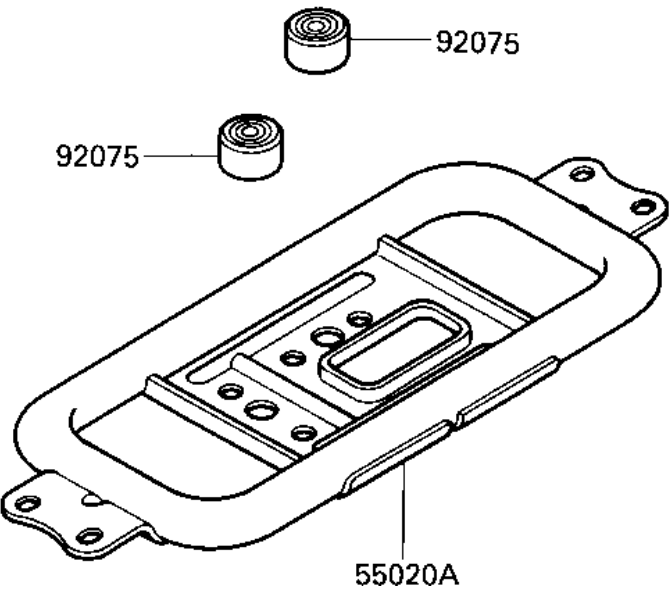

## 1987 Bayou® 300 PARTS DIAGRAM

GUARDS

F2680-0007

## 1987 Bayou® 300 PARTS LIST

### GUARDS

ITEM NAME	PART NUMBER	QUANTITY
GUARD,FR (Ref # 55020)	55020-1193	1
GUARD,ENGINE (Ref # 55020A)	55020-1242	1
GUARD (Ref # 55020B)	55020-1251	1
DAMPER,CENTER STAND (Ref # 92075)	92075-1896	1
BOLT-UPSET-WS-SMALL (Ref # 183)	183J0816	1
SCREW-PAN-CROS,6X10,B (Ref # 220)	220C0610	1