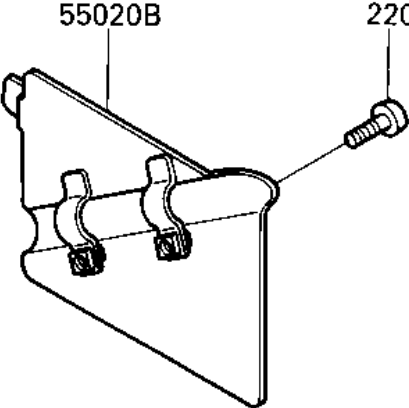

## 1987 Bayou® 300 PARTS DIAGRAM

GUARDS

F2680-0007

### GUARDS

ITEM NAME	PART NUMBER	QUANTITY
GUARD,FR (Ref # 55020)	55020-1193	1
GUARD,ENGINE (Ref # 55020A)	55020-1242	1
GUARD (Ref # 55020B)	55020-1251	1
DAMPER,CENTER STAND (Ref # 92075)	92075-1896	1
BOLT-UPSET-WS-SMALL (Ref # 183)	183J0816	1
SCREW-PAN-CROS,6X10,B (Ref # 220)	220C0610	1