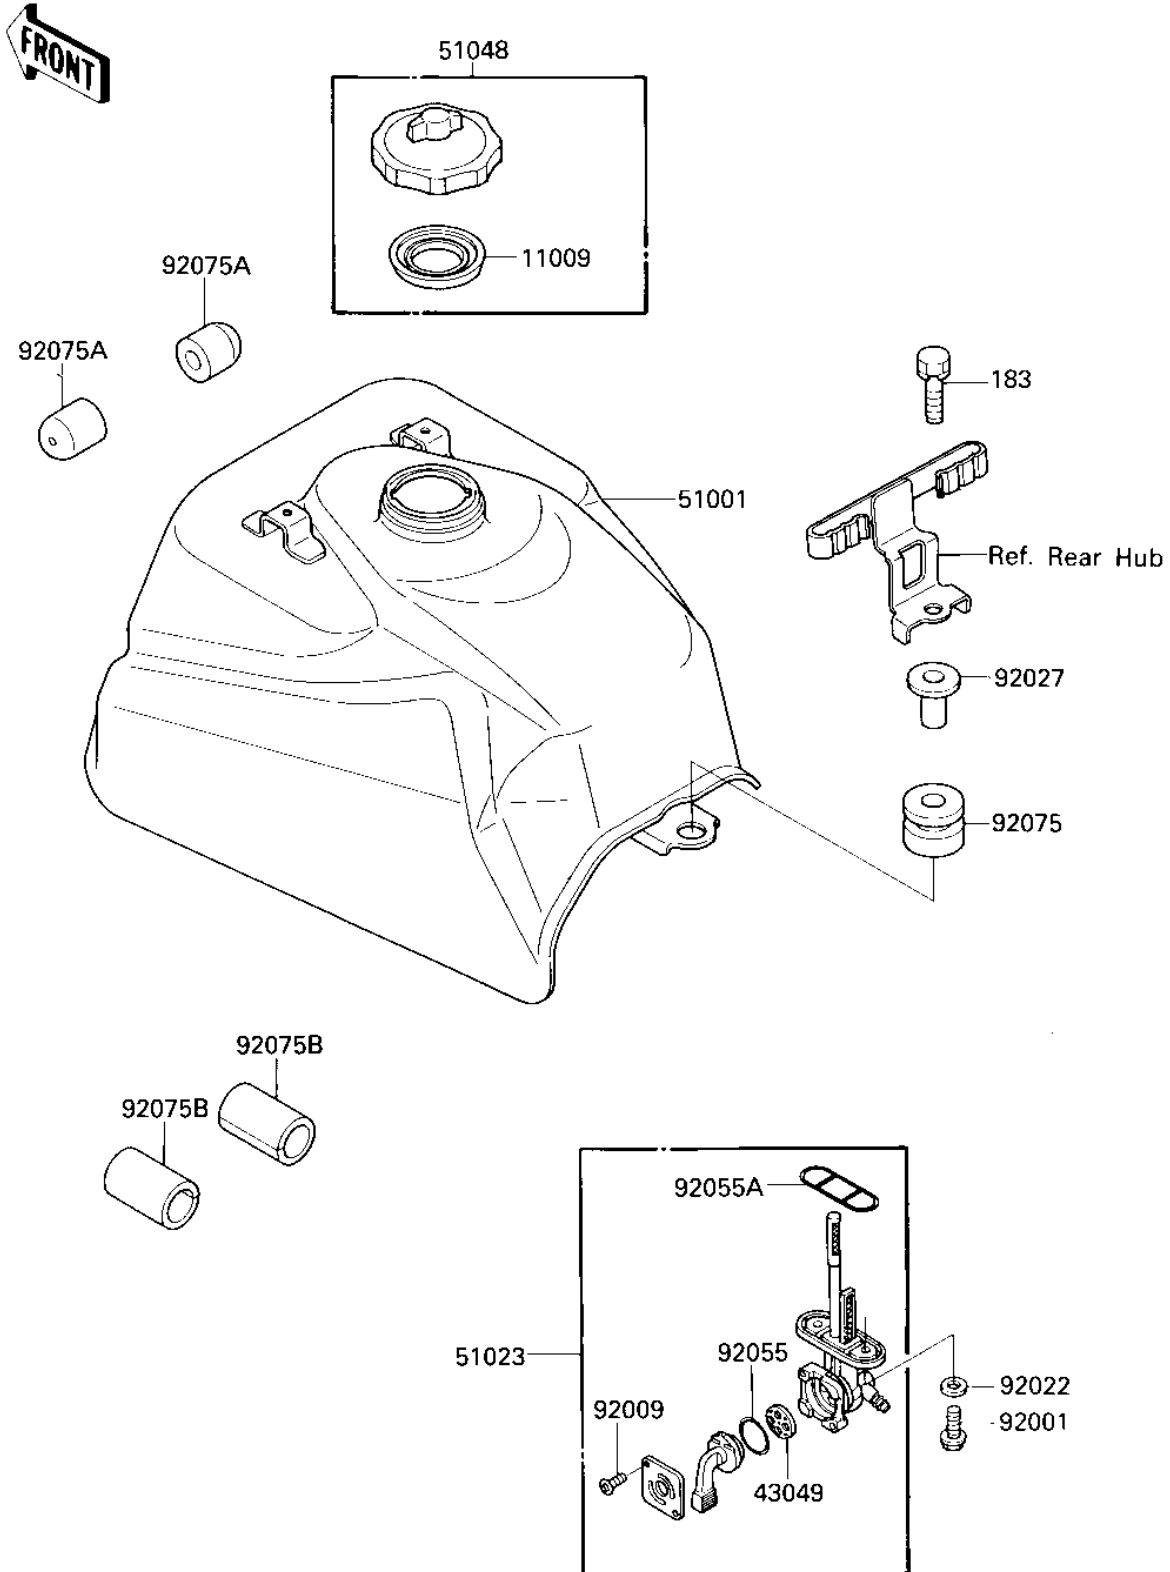

1987 Bayou® 300 PARTS DIAGRAM

FUEL TANK

F2110-0307

1987 Bayou® 300 PARTS LIST

FUEL TANK

ITEM NAME	PART NUMBER	QUANTITY
GASKET,FUEL TANK CAP (Ref # 11009)	51059-006	1
PACKING,FUEL TAP VALV (Ref # 43049)	43049-1017	1
TANK-COMP-FUEL (Ref # 51001)	51001-1210	1
TAP-ASSY,FUEL (Ref # 51023)	51023-1141	1
CAP-ASSY-TANK,FUEL (Ref # 51048)	51048-1068	1
BOLT,6X20,FUEL TAP (Ref # 92001)	92001-1091	1
SCREW PAN HEAD 3X5 (Ref # 92009)	220B0305A	1
WASHER-PLAIN (Ref # 92022)	92022-183	1
COLLAR,FUEL TANK FITT (Ref # 92027)	92027-1134	1
"0" RING,FUEL TAP LEV (Ref # 92055)	92055-1111	1
"0" RING,FUEL TANK (Ref # 92055A)	92055-1112	1
DAMPER RUBB TANK REAR (Ref # 92075)	92075-030	1
DAMPER RUBBER (Ref # 92075A)	92075-044	1
DAMPER,FUEL TANK,FR (Ref # 92075B)	92075-1369	1
BOLT-UPSET-WS-SMALL (Ref # 183)	183D0835	1