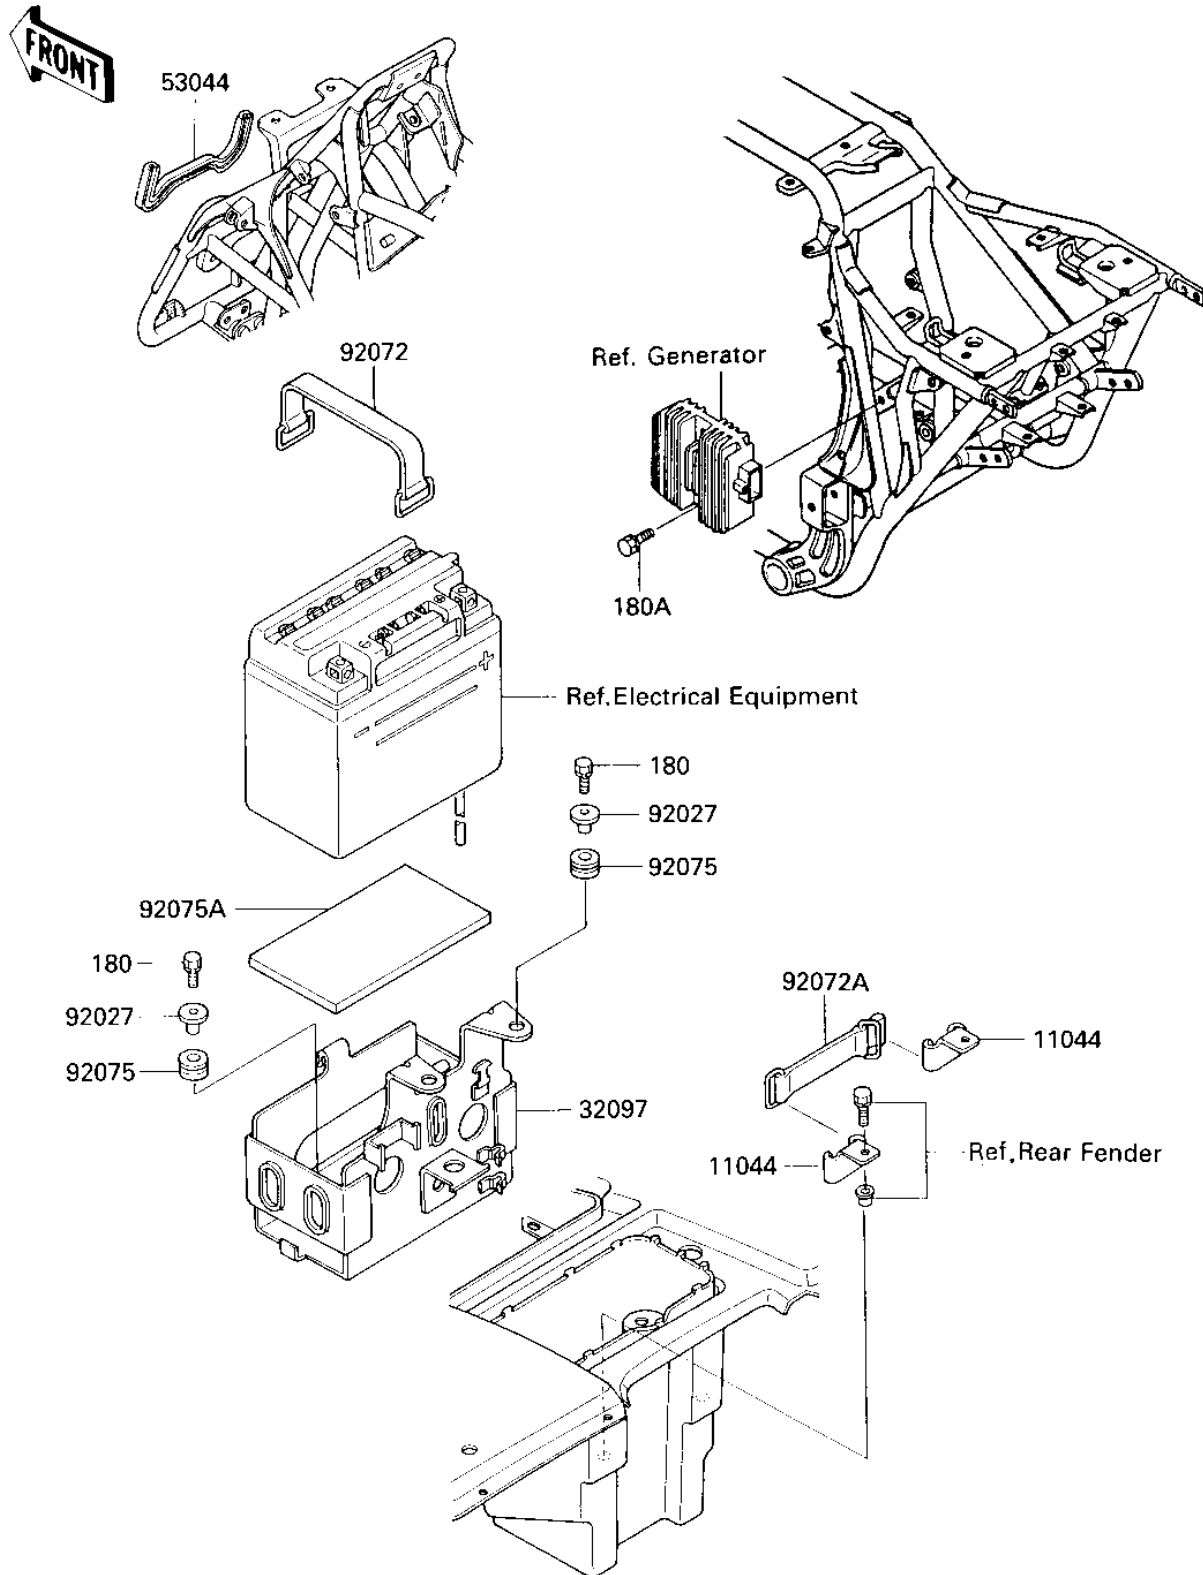

1987 Bayou® 300 PARTS DIAGRAM

BATTERY CASE

F2132-0155

1987 Bayou® 300 PARTS LIST

BATTERY CASE

ITEM NAME	PART NUMBER	QUANTITY
BRACKET,TOOL (Ref # 11044)	11044-1535	1
CASE-BATTERY (Ref # 32097)	32097-1118	1
TRIM (Ref # 53044)	53044-1137	1
COLLAR (Ref # 92027)	92027-1045	1
BAND BATTERY (Ref # 92072)	92072-006	1
BAND,TOOL (Ref # 92072A)	92072-1044	1
DAMPER,FAN (Ref # 92075)	92075-1167	1
DAMPER,BATTERY (Ref # 92075A)	92075-1750	1
BOLT-UPSET-WS (Ref # 180)	180D0620	1
BOLT-UPSET-WS,6X25 (Ref # 180A)	180D0625	1