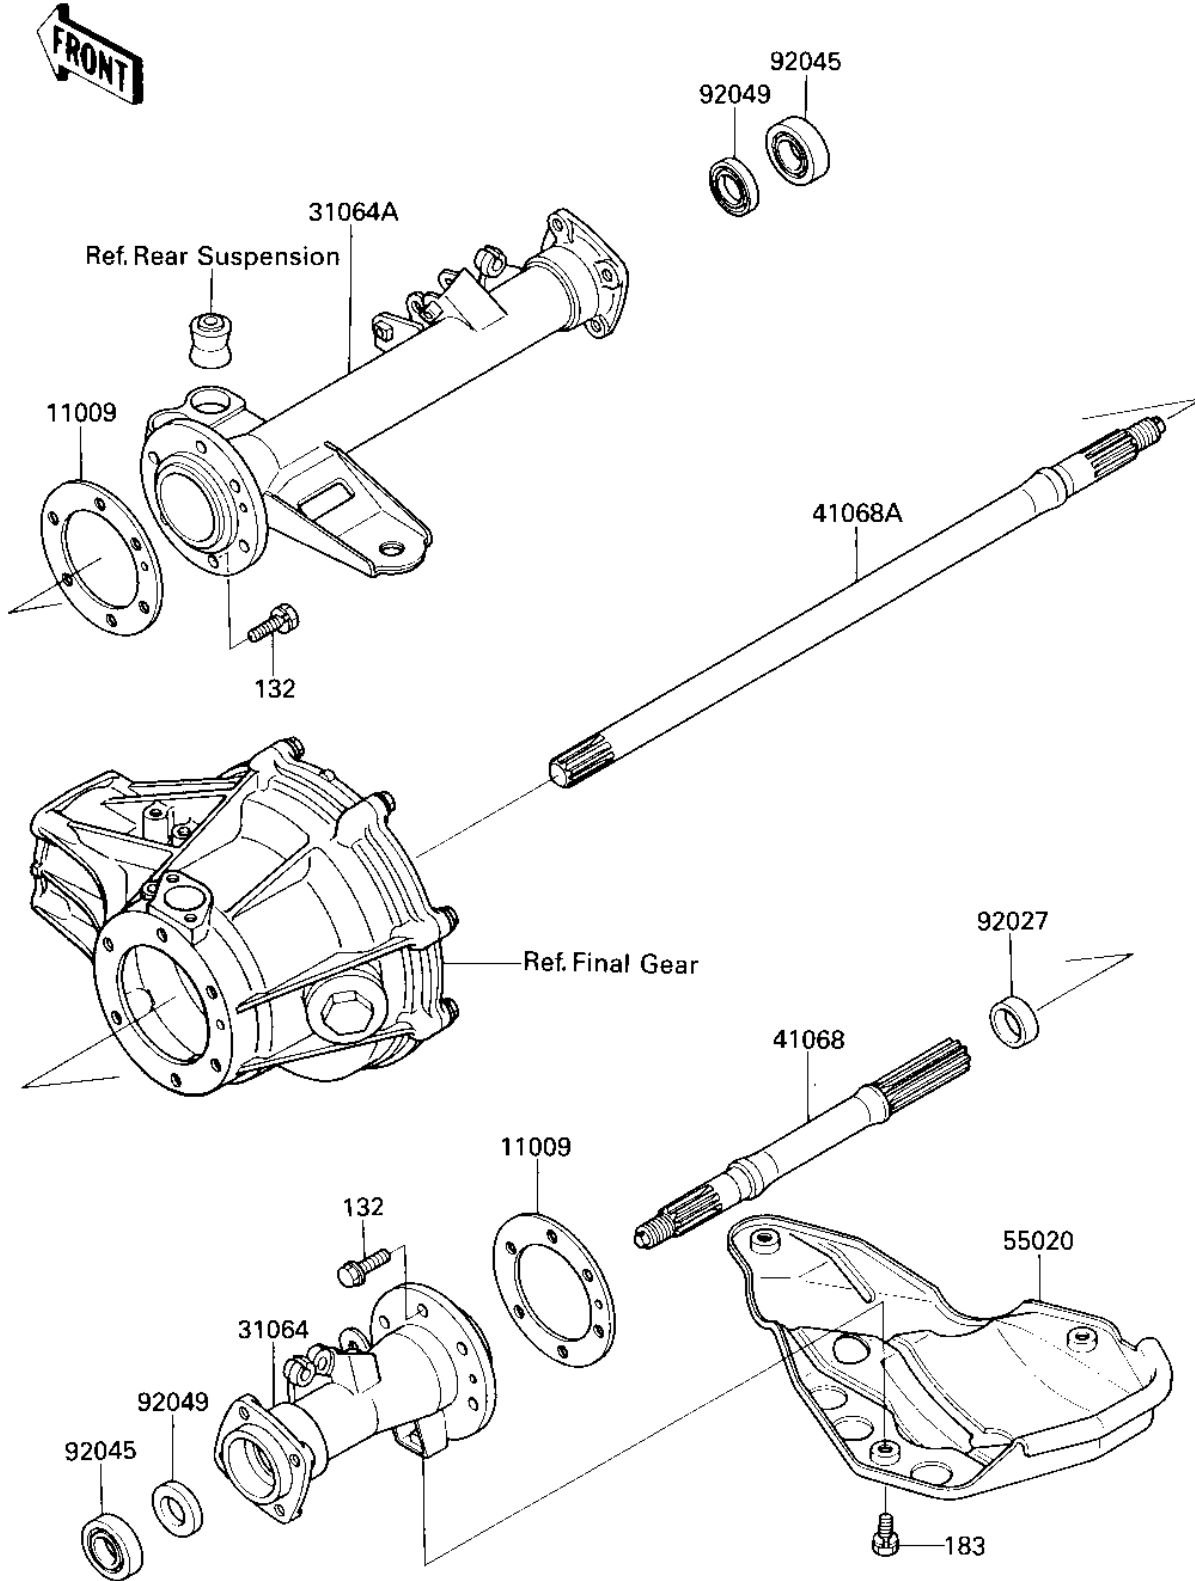

## 1987 Bayou® 300 PARTS DIAGRAM

REAR AXLE

E3133-0001

## 1987 Bayou® 300 PARTS LIST

### REAR AXLE

ITEM NAME	PART NUMBER	QUANTITY
GASKET,FINAL GEAR CAS (Ref # 11009)	11009-1526	1
PIPE-COMP,LH (Ref # 31064)	31064-1065	1
PIPE-COMP,RH (Ref # 31064A)	31064-1066	1
AXLE,LH (Ref # 41068)	41068-1208	1
AXLE,RH (Ref # 41068A)	41068-1209	1
GUARD (Ref # 55020)	55020-1203	1
COLLAR,23X30X12 (Ref # 92027)	92027-1892	1
BEARING-BALL (Ref # 92045)	92045-1163	1
SEAL-OIL (Ref # 92049)	92049-1236	1
BOLT-FLANGED-SMALL (Ref # 132)	132J0825	1
BOLT-UPSET-WS-SMALL (Ref # 183)	183H0814	1