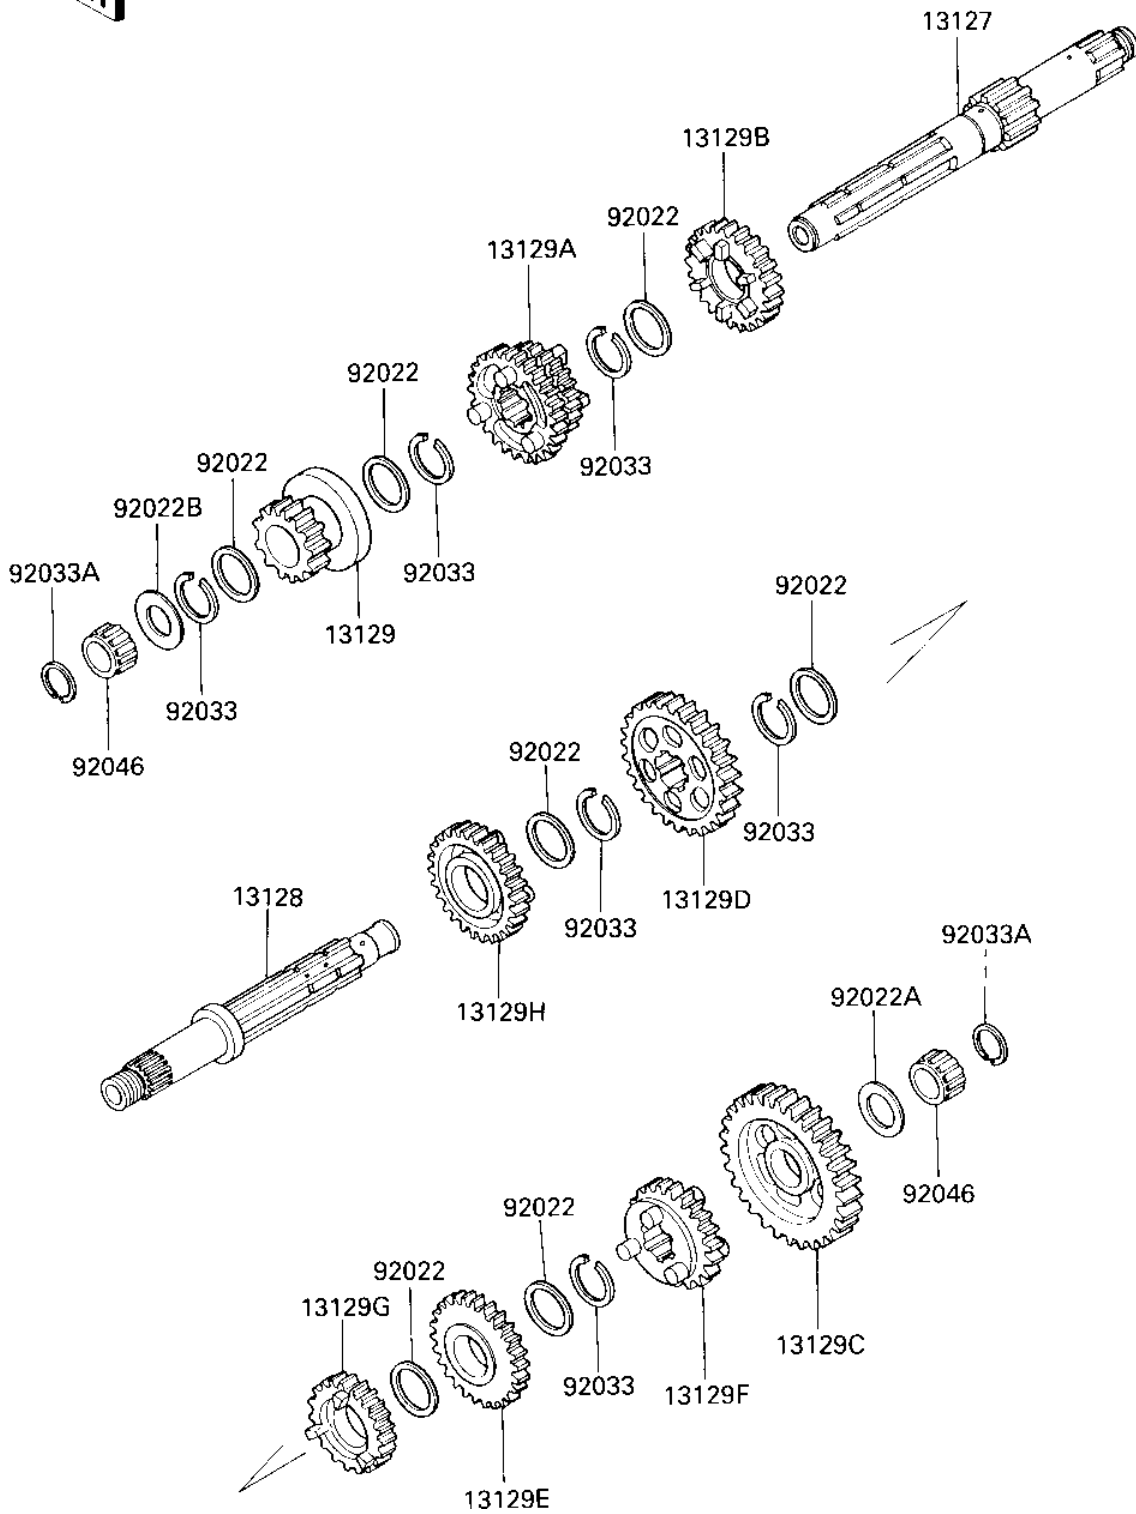

1987 Bayou® 300 PARTS DIAGRAM

TRANSMISSION

E1361 (06)

1987 Bayou® 300 PARTS LIST

TRANSMISSION

ITEM NAME	PART NUMBER	QUANTITY
SHAFT-TRANSMISSION IN (Ref # 13127)	13127-1127	1
SHAFT-TRANSMISSION OU (Ref # 13128)	13128-1132	1
GEAR,INPUT 2ND,14T (Ref # 13129)	13129-1680	1
GEAR,INPUT TOP&3RD,26 (Ref # 13129A)	13129-1681	1
GEAR,INPUT 4TH,23T (Ref # 13129B)	13129-1682	1
GEAR,OUTPUT LWR,34T (Ref # 13129C)	13129-1683	1
GEAR,OUTPUT 2ND,27T (Ref # 13129D)	13129-1684	1
GEAR,OUTPUT 3RD,26T (Ref # 13129E)	13129-1685	1
GEAR,OUTPUT 4TH,22T (Ref # 13129F)	13129-1686	1
GEAR,OUTPUT TOP,20T (Ref # 13129G)	13129-1687	1
GEAR-REVERSE,26T (Ref # 13129H)	13129-1688	1
WASHER-PLAIN (Ref # 92022)	92022-198	1
WASHER,17.3X28X1.0 (Ref # 92022A)	92022-255	1
WASHER,PLAIN (Ref # 92022B)	92022-270	1
CIRCLIP,25MM (Ref # 92033)	92033-025	1
CIRCLIP,16MM (Ref # 92033A)	92033-032	1
BEARING-NEEDLE (Ref # 92046)	92046-1184	1