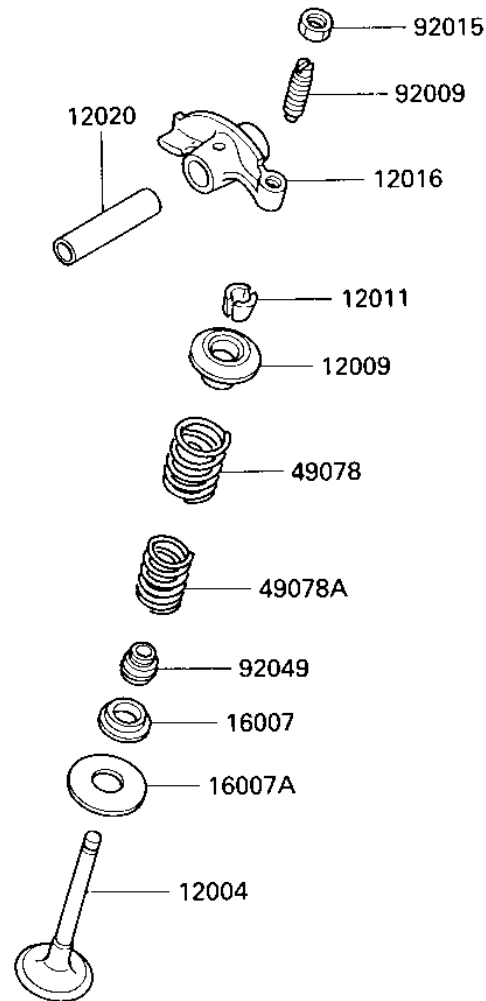

1987 Bayou® 300 PARTS DIAGRAM

ROCKER ARMS/VALVES

E1210-0039

1987 Bayou® 300 PARTS LIST

ROCKER ARMS/VALVES

ITEM NAME	PART NUMBER	QUANTITY
VALVE,INLET (Ref # 12004)	12004-1006	1
VALVE,EXHAUST (Ref # 12005)	12005-1005	1
RETAINER,VALVE SPRING (Ref # 12009)	12009-006	1
SPLIT KEEPER (Ref # 12011)	12011-004	1
ARM,ROCKER (Ref # 12016)	12016-012	1
SHAFT,ROCKER ARM (Ref # 12020)	12020-004	1
PLATE,POSITIONING (Ref # 14014)	14014-034	1
SEAT-SPRING,INNER (Ref # 16007)	16007-1045	1
SEAT-SPRING,OUTER (Ref # 16007A)	16007-1046	1
SPRING,OUTER VALVE (Ref # 49078)	12007-013	1
SPRING,INNER VALVE (Ref # 49078A)	12007-014	1
SCREW,SLOTTED,ROCKER (Ref # 92009)	92013-009	1
NUT,ROCKER ARM FITTNG (Ref # 92015)	92016-061	1
OIL SEAL,RV37129.5 (Ref # 92049)	92049-016	1
SCREW PAN HEAD 6X10 (Ref # 220)	220B0610	1