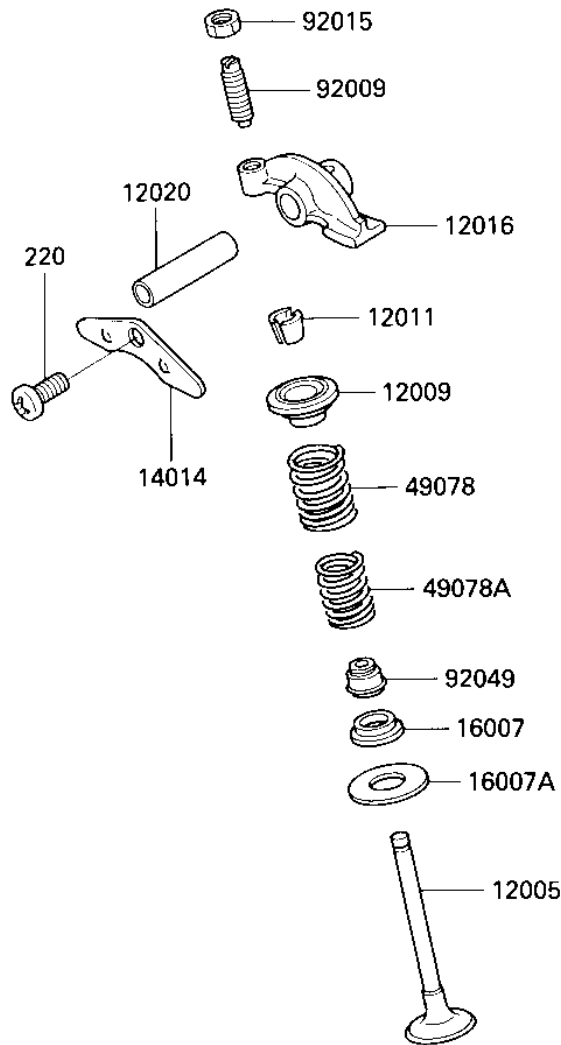

1987 Bayou® 300 PARTS DIAGRAM

ROCKER ARMS/VALVES

E1210-0039

1987 Bayou® 300 PARTS LIST

ROCKER ARMS/VALVES

ITEM NAME	PART NUMBER	QUANTITY
VALVE,INLET (Ref # 12004)	12004-1006	1
VALVE,EXHAUST (Ref # 12005)	12005-1005	1
RETAINER,VALVE SPRING (Ref # 12009)	12009-006	1
SPLIT KEEPER (Ref # 12011)	12011-004	1
ARM,ROCKER (Ref # 12016)	12016-012	1
SHAFT,ROCKER ARM (Ref # 12020)	12020-004	1
PLATE,POSITIONING (Ref # 14014)	14014-034	1
SEAT-SPRING,INNER (Ref # 16007)	16007-1045	1
SEAT-SPRING,OUTER (Ref # 16007A)	16007-1046	1
SPRING,OUTER VALVE (Ref # 49078)	12007-013	1
SPRING,INNER VALVE (Ref # 49078A)	12007-014	1
SCREW,SLOTTED,ROCKER (Ref # 92009)	92013-009	1
NUT,ROCKER ARM FITTNG (Ref # 92015)	92016-061	1
OIL SEAL,RV37129.5 (Ref # 92049)	92049-016	1
SCREW PAN HEAD 6X10 (Ref # 220)	220B0610	1