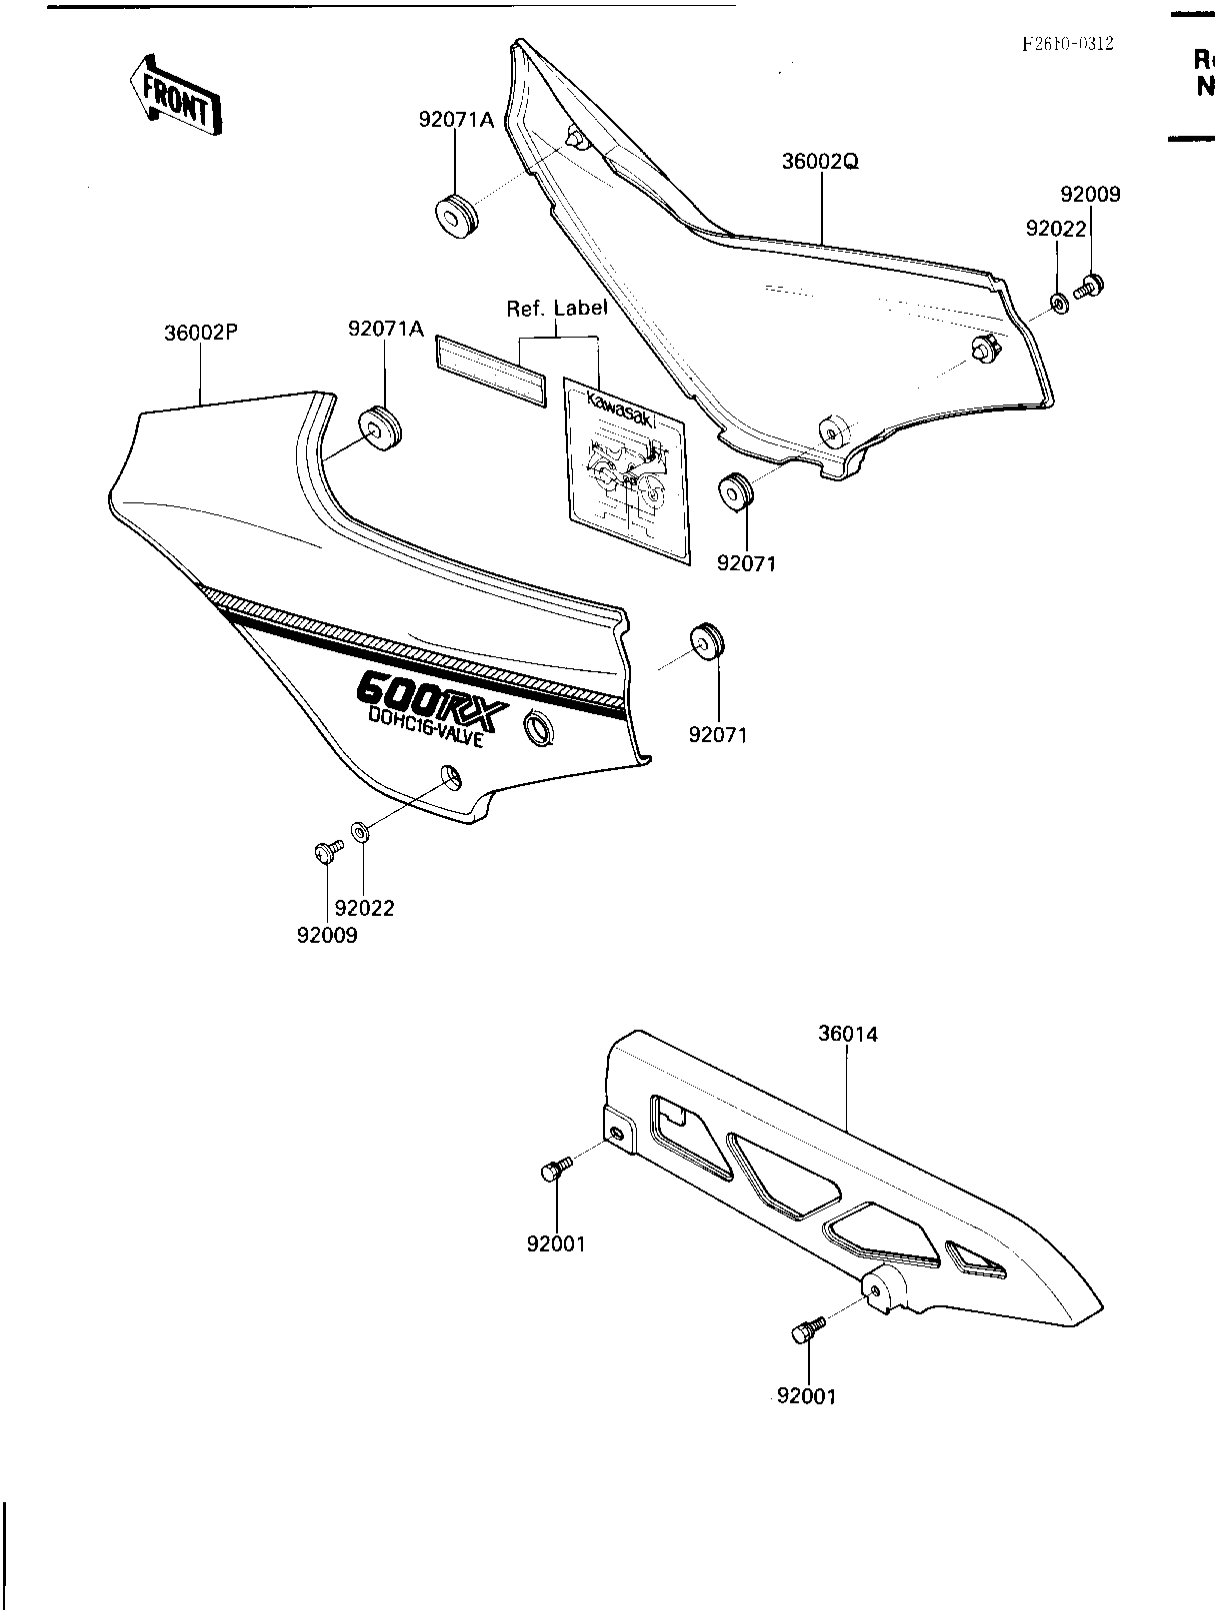

## 1987 NINJA® 600R PARTS DIAGRAM

SIDE COVERS/CHAIN COVER

## 1987 NINJA® 600R PARTS LIST

SIDE COVERS/CHAIN COVER

ITEM NAME	PART NUMBER	QUANTITY
COVER-SIDE,LH,EBONY/P (Ref # 36002P)	36002-5300-T4	1
COVER-SIDE,RH,EBONY/P (Ref # 36002Q)	36002-5301-T4	1
CASE-CHAIN (Ref # 36014)	36014-1121	1
BOLT,6X12,BLACK (Ref # 92001)	92001-1956	1
SCREW,6X14 (Ref # 92009)	92009-1288	1
WASHER,6.5X16X1.0 (Ref # 92022)	92022-1654	1
GROMMET (Ref # 92071)	92071-056	1
GROMMET,SIDE COVER (Ref # 92071A)	92071-1043	1