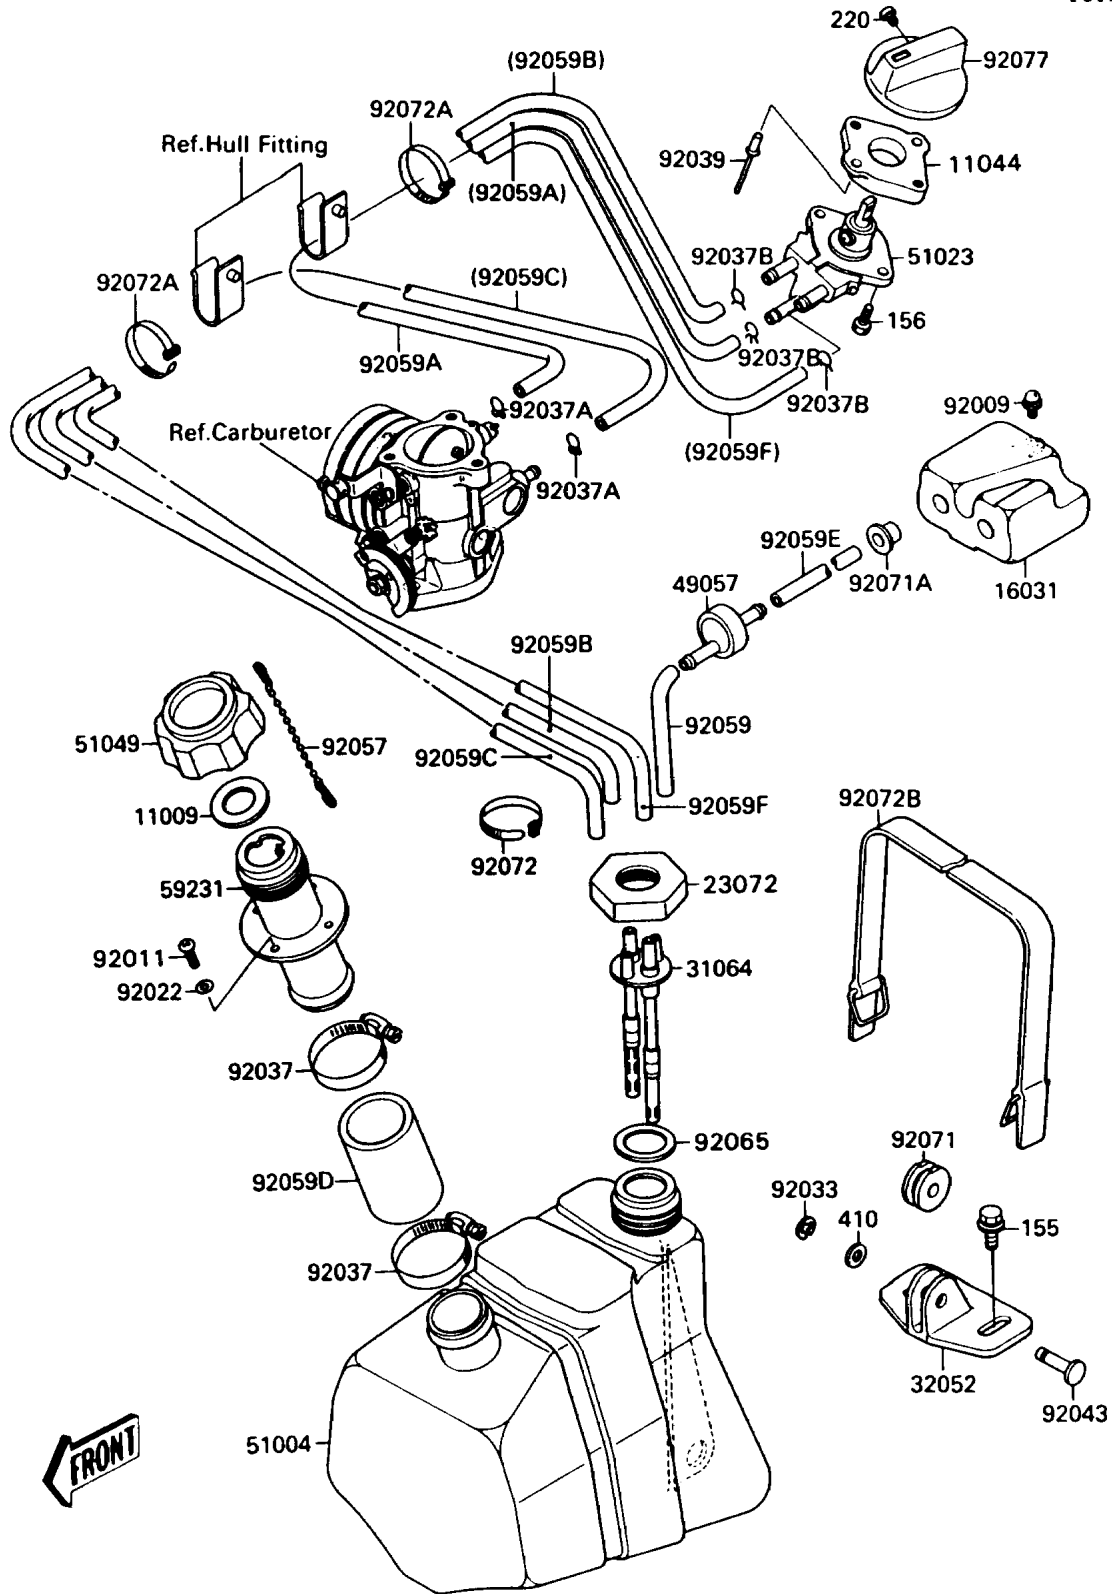

1987 JET SKI® 300 SX PARTS DIAGRAM

Fuel Tank(JS300-A1/A2)

F3173

1987 JET SKI® 300 SX PARTS LIST

Fuel Tank(JS300-A1/A2)

ITEM NAME	PART NUMBER	QUANTITY
GASKET,TANK CAP (Ref # 11009)	11009-3020	1
BRACKET,FUEL TAP (Ref # 11044)	11044-3708	1
FLOAT (Ref # 16031)	16031-3709	1
RETAINER (Ref # 23072)	23072-501	1
PIPE-COMP,FUEL (Ref # 31064)	31064-3706	1
BRACKET-TANK (Ref # 32052)	32052-3704	1
VALVE-RELIEF (Ref # 49057)	49057-3001	1
TANK-FUEL (Ref # 51004)	51004-3703	1
TAP-ASSY,FUEL (Ref # 51023)	51023-3702	1
CAP-TANK,FUEL (Ref # 51049)	51049-3705	1
FILLER (Ref # 59231)	59231-3701	1
SCREW,5X10 (Ref # 92009)	92009-3718	1
SCREW (Ref # 92011)	92011-562	1
WASHER (Ref # 92022)	92022-563	1
RING-SNAP,7MM (Ref # 92033)	92033-3704	1
CLAMP (Ref # 92037)	92037-3009	1
CLAMP,11MM (Ref # 92037A)	92037-3723	1
CLAMP (Ref # 92037B)	92037-3727	1
RIVET (Ref # 92039)	92039-3714	1
PIN (Ref # 92043)	92043-3705	1
CHAIN,COVER,L=100 (Ref # 92057)	92057-3704	1
TUBE,5.8X12.2X55 (Ref # 92059)	92059-3026	1
TUBE,5.8X440 (Ref # 92059A)	92059-3723	1
TUBE,ON,5.8X1000 (Ref # 92059B)	92059-3728	1
TUBE,6X10X780 (Ref # 92059C)	92059-3732	1
TUBE,45X53X80 (Ref # 92059D)	92059-3742	1
TUBE,5.8X10.8X650 (Ref # 92059E)	92059-3759	1
TUBE,RES,5.8X1000 (Ref # 92059F)	92059-3783	1
GASKET (Ref # 92065)	92065-504	1

1987 JET SKI® 300 SX PARTS LIST

Fuel Tank(JS300-A1/A2)

ITEM NAME	PART NUMBER	QUANTITY
GROMMET (Ref # 92071)	92071-3730	1
GROMMET (Ref # 92071A)	92071-3739	1
BAND,L=123 (Ref # 92072)	92072-030	1
BAND,L=149 (Ref # 92072A)	92072-031	1
BAND,L=456 (Ref # 92072B)	92072-3708	1
KNOB,FUEL TAP (Ref # 92077)	92077-3704	1
BOLT-WSP-SMALL,8X20 (Ref # 155)	155R0820	1
BOLT-WP,5X12 (Ref # 156)	156R0512	1
SCREW-PAN-CROS,4X8 (Ref # 220)	220R0408	1
WASHER-PLAIN-SMALL,8MM (Ref # 410)	410S0800	1