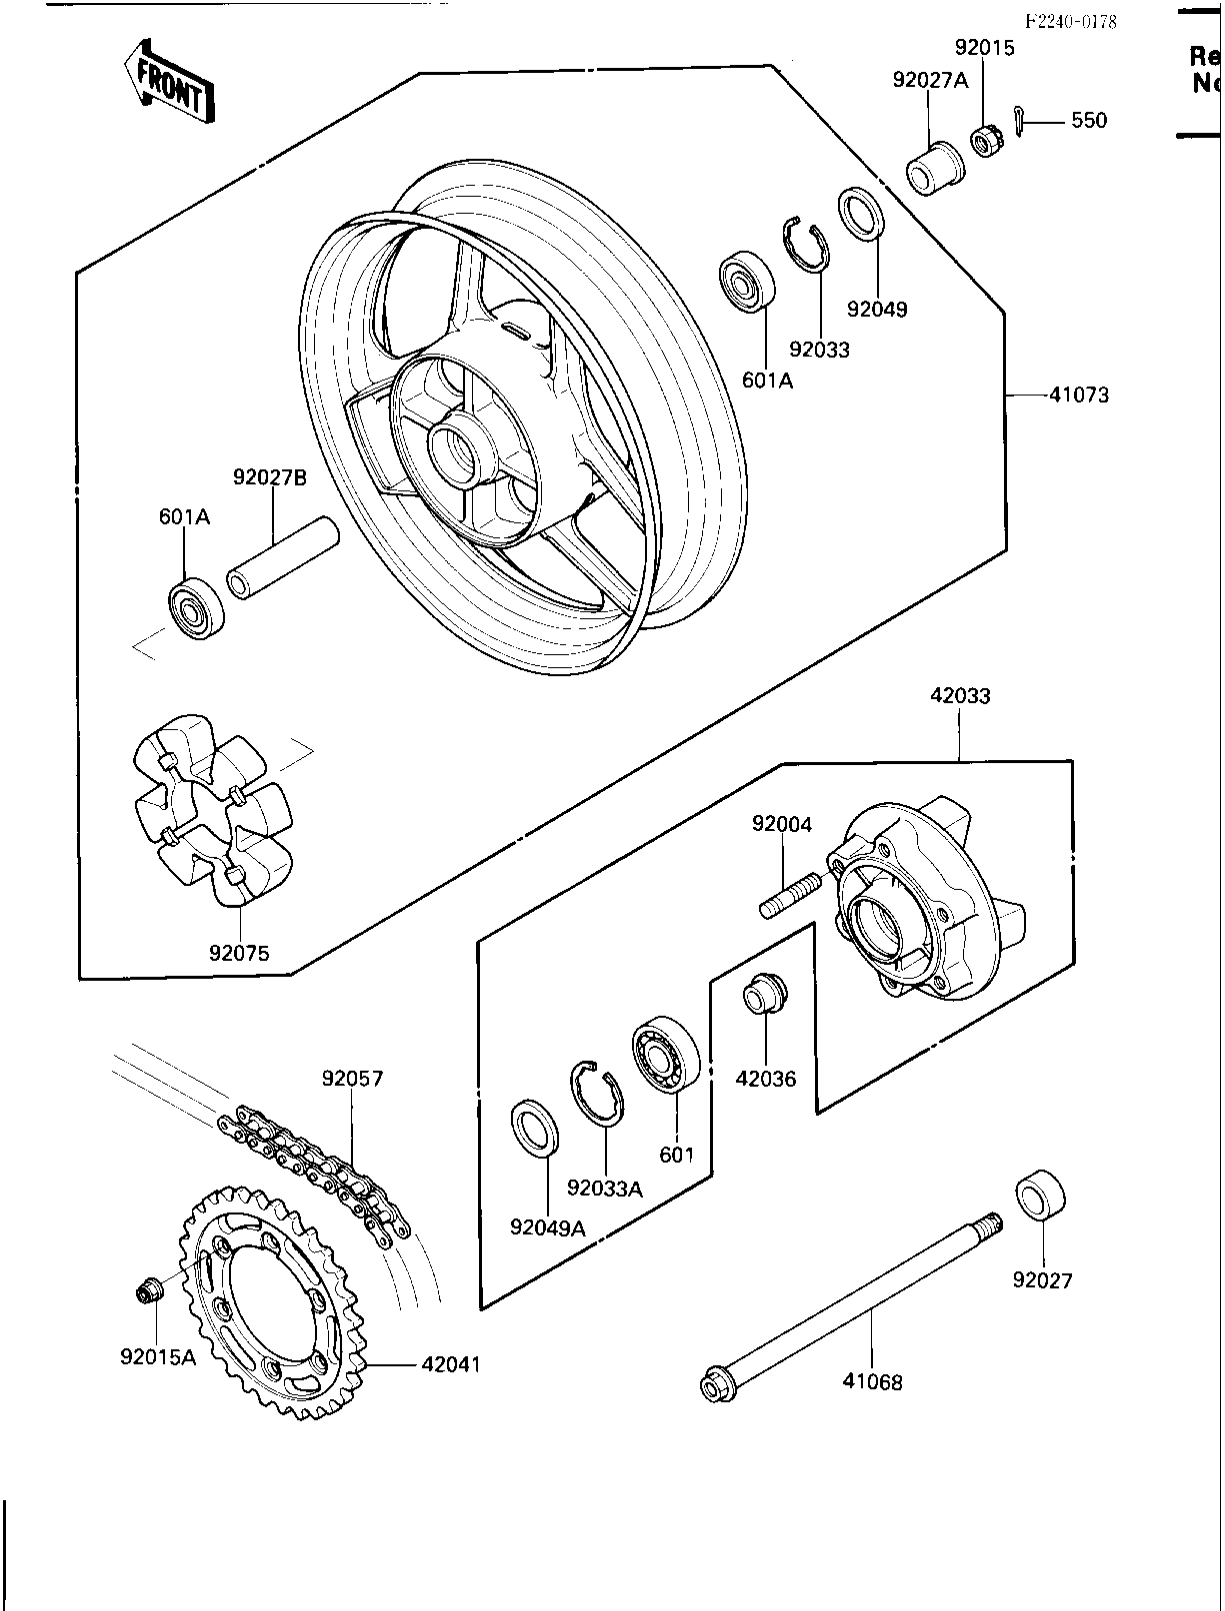

1987 NINJA® 600R PARTS DIAGRAM

REAR WHEEL/HUB/CHAIN

1987 NINJA® 600R PARTS LIST

REAR WHEEL/HUB/CHAIN

ITEM NAME	PART NUMBER	QUANTITY
AXLE,RR (Ref # 41068)	41068-1232	1
WHEEL-ASSY,RR,BLACK (Ref # 41073)	41073-1436-R2	1
COUPLING-ASSY,RR HUB (Ref # 42033)	42033-1114	1
SLEEVE,RR HUB,L=26 (Ref # 42036)	42036-1149	1
SPROCKET-HUB,39T (Ref # 42041)	42041-1287	1
STUD,10X24 (Ref # 92004)	92004-1146	1
NUT CASTLE 16M/M (Ref # 92015)	42045-014	1
NUT,FLANGED,10MM (Ref # 92015A)	92015-1502	1
COLLAR,RR AXLE,L=20 (Ref # 92027)	92027-1874	1
COLLAR,RR AXLE,L=28 (Ref # 92027A)	92027-1875	1
COLLAR,L=106 (Ref # 92027B)	92027-1876	1
CIRCLIP,47M/M (Ref # 92033)	92033-1042	1
RING,SNAP,56.2M/M (Ref # 92033A)	92033-1043	1
OIL SEAL,AG1556E0 (Ref # 92049)	92049-1056	1
OIL SEAL WTC35527 (Ref # 92049A)	92052-006	1
DR CHAIN EK50KVDO 102 (Ref # 92057)	92057-1189	1
DAMPER,SHOCK,RR HUB (Ref # 92075)	92075-1687	1
PIN-COTTER,4.0X35 (Ref # 550)	550D4035	1
BEARING BALL #6205 (Ref # 601)	601B6205	1
BEARING-BALL,#6303ZZC3 (Ref # 601A)	601B6303ZZ	1