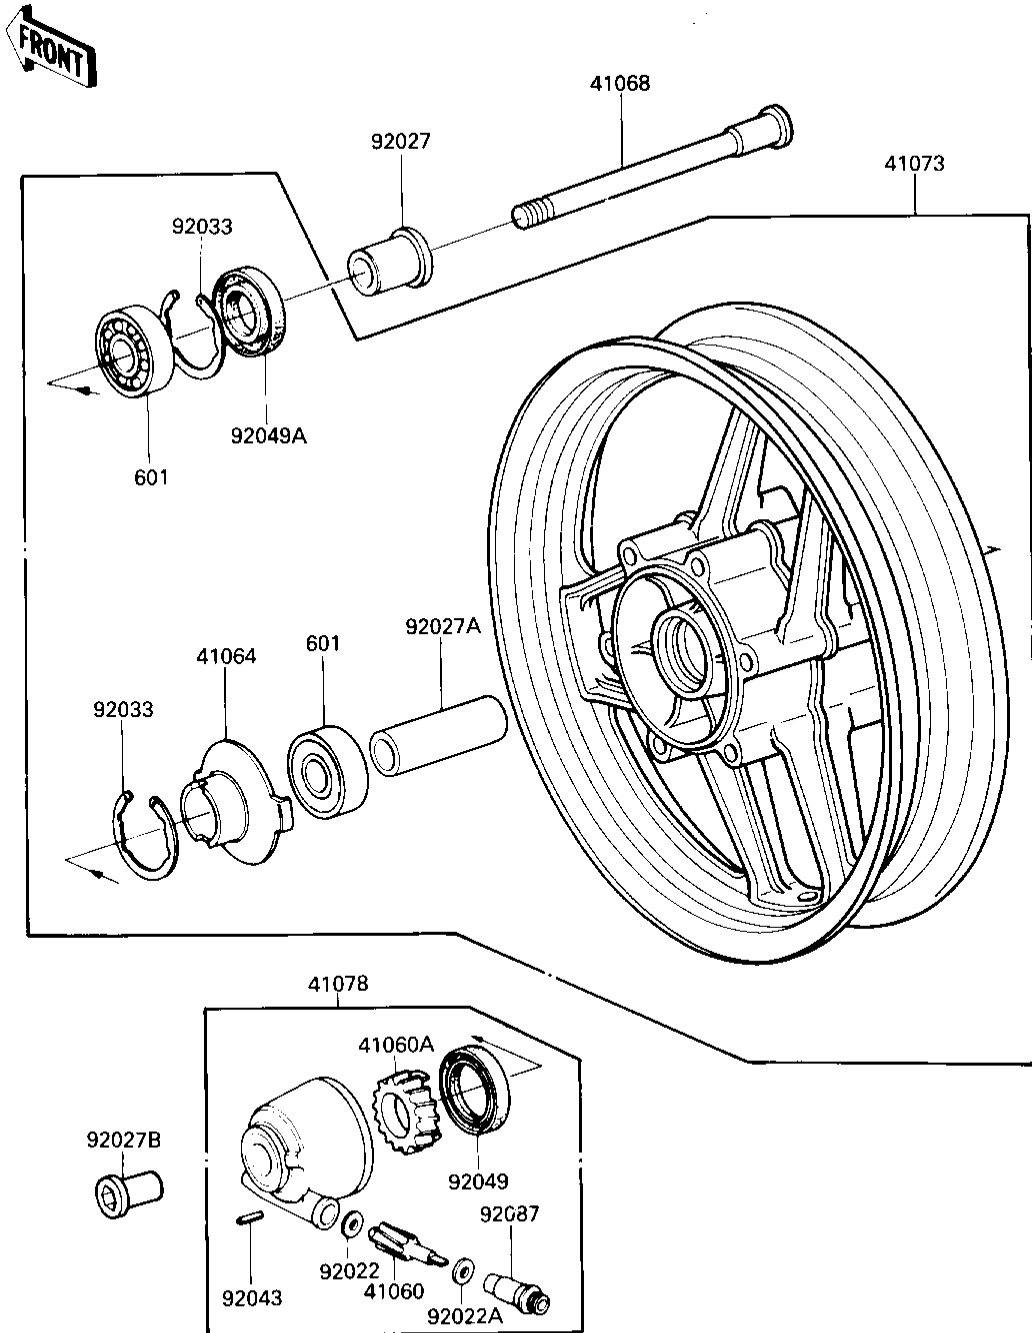

## 1987 NINJA® 600R PARTS DIAGRAM

FRONT WHEEL/HUB

F2230-0131

Re  
No

## 1987 NINJA® 600R PARTS LIST

FRONT WHEEL/HUB

ITEM NAME	PART NUMBER	QUANTITY
GEAR-METER SCREW,9T (Ref # 41060)	41060-1106	1
GEAR-METER SCREW,23T (Ref # 41060A)	41060-1107	1
RECEIVER,SPEEDOMETER (Ref # 41064)	41064-1006	1
AXLE,FR (Ref # 41068)	41068-1164	1
WHEEL-ASSY,FR,BLACK (Ref # 41073)	41073-1341-R2	1
CASE-ASSY-METER GEAR (Ref # 41078)	41078-1062	1
WASHER THRST SPD PINI (Ref # 92022)	41063-001	2
COLLAR,FR AXLE L=30MM (Ref # 92027)	92027-1225	1
COLLAR,L=70 (Ref # 92027A)	92027-1725	1
COLLAR,&NUT,FR AXLE,L (Ref # 92027B)	92027-1726	1
CIRCLIP,42MM (Ref # 92033)	92033-1041	1
PIN,SPRING (Ref # 92043)	41082-001	1
OIL SEAL,BJN30427-C3 (Ref # 92049)	92049-1057	1
OIL SEAL,AG1144A0 (Ref # 92049A)	92049-1058	1
BUSHING,METER GEAR (Ref # 92087)	92087-1002	1
UNAVAILABLE IN PRICE BOOK (Ref # 601)	601B63020	1