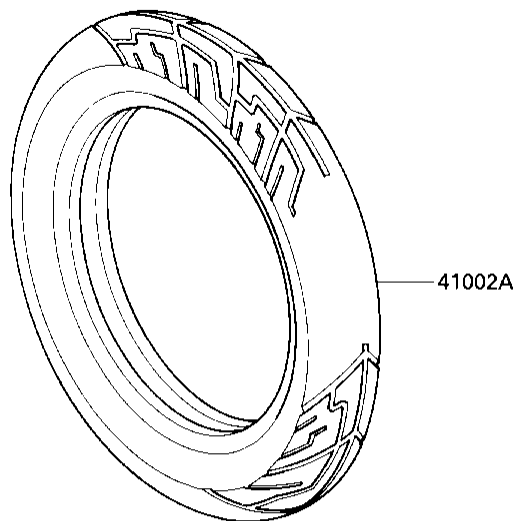

1987 NINJA® 600R PARTS DIAGRAM

TIRES

F2210-0131

Re
No

1987 NINJA® 600R PARTS LIST

TIRES

ITEM NAME	PART NUMBER	QUANTITY
VALVE (Ref # 1626)	16126-1136	1
TIRE,RR,130X90 V16,GT (Ref # 41002)	41002-1504	1
TIRE,FR,100/90V16,K82 (Ref # 41002A)	41002-1613	1
BALANCER-WHEEL,10G (Ref # 41075)	41075-1014	1
BALANCER-WHEEL,20G (Ref # 41075A)	41075-1052	1
BALANCER-WHEEL,30G (Ref # 41075B)	41075-1053	1