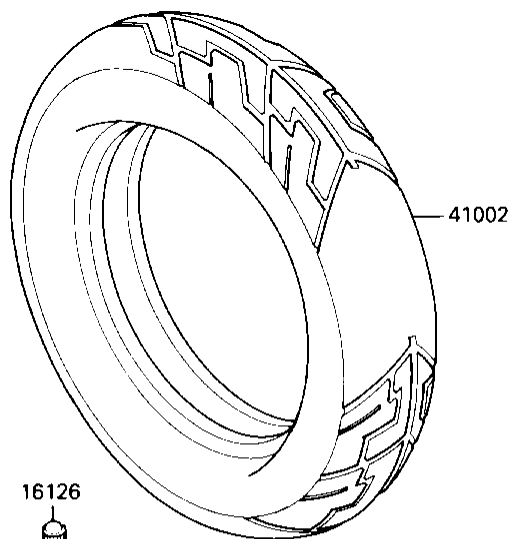

1987 NINJA® 600R PARTS DIAGRAM

TIRES

F2210-0131

Re
No

1987 NINJA® 600R PARTS LIST

TIRES

ITEM NAME	PART NUMBER	QUANTITY
VALVE (Ref # 1626)	16126-1136	1
TIRE,RR,130X90 V16,GT (Ref # 41002)	41002-1504	1
TIRE,FR,100/90V16,K82 (Ref # 41002A)	41002-1613	1
BALANCER-WHEEL,10G (Ref # 41075)	41075-1014	1
BALANCER-WHEEL,20G (Ref # 41075A)	41075-1052	1
BALANCER-WHEEL,30G (Ref # 41075B)	41075-1053	1