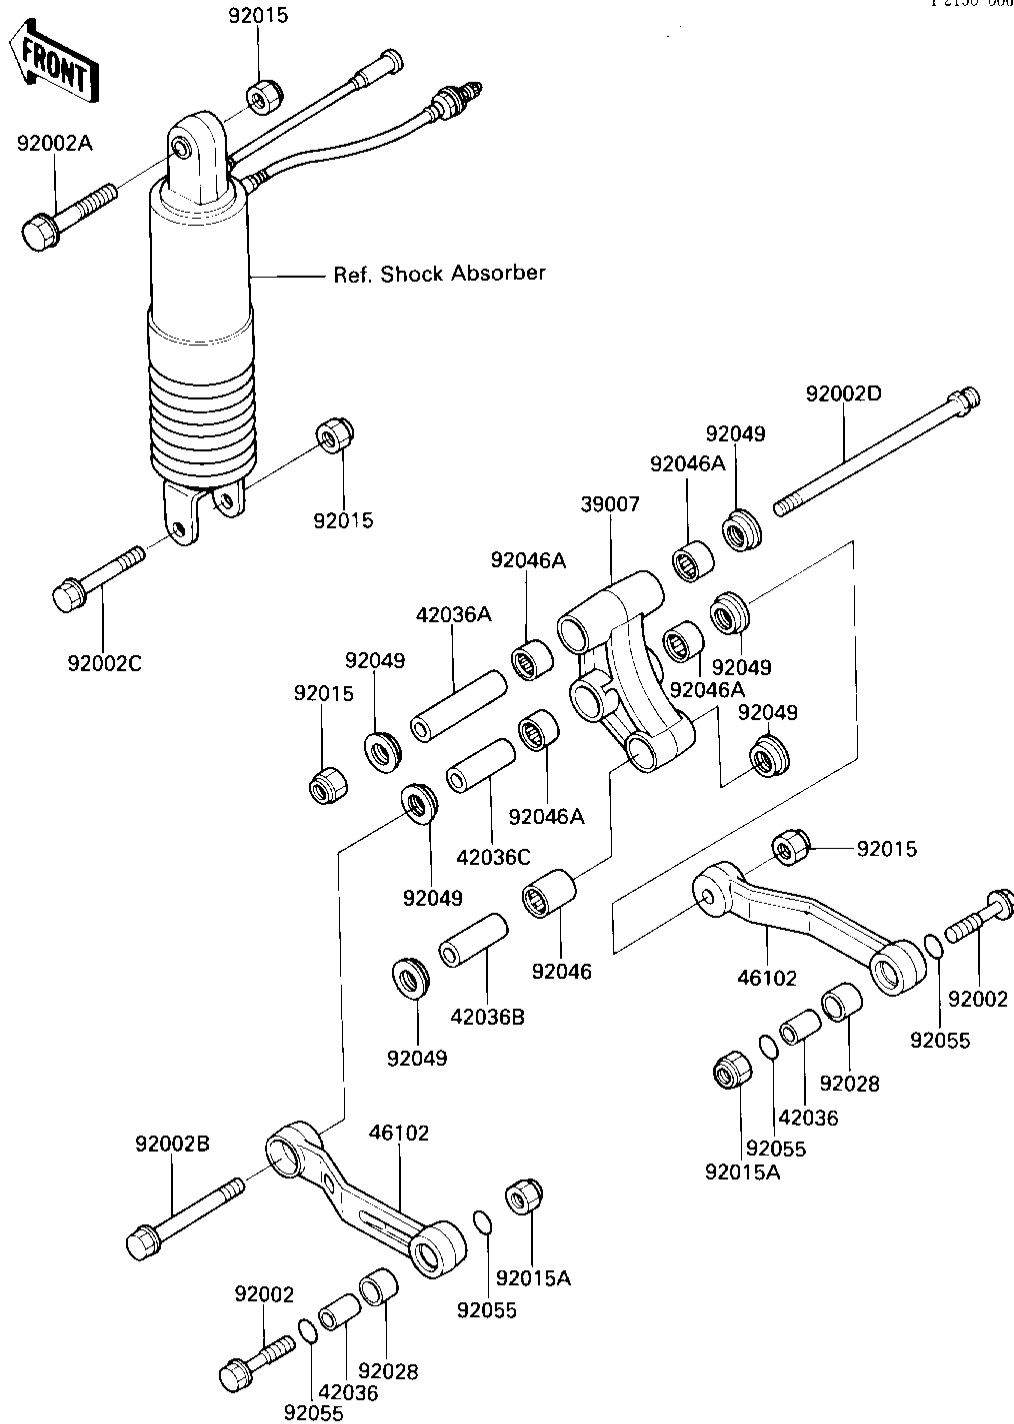

1987 NINJA® 600R PARTS DIAGRAM

REAR SUSPENSION

F2150-0060

1987 NINJA® 600R PARTS LIST

REAR SUSPENSION

ITEM NAME	PART NUMBER	QUANTITY
ARM-SUSP,UNI TRAK (Ref # 39007)	39007-1127	1
SLEEVE,TIE ROD,UPP (Ref # 42036)	42036-1076	1
SLEEVE,12.1X20X74 (Ref # 42036A)	42036-1102	1
SLEEVE,12.5X20X39 (Ref # 42036B)	42036-1108	1
SLEEVE,12.5X20X50 (Ref # 42036C)	42036-1111	1
ROD,UNI TRAK (Ref # 46102)	46102-1140	1
BOLT,12X45 (Ref # 92002)	92001-1939	1
BOLT,FLANGED,12X100 (Ref # 92002A)	92002-1437	1
BOLT,FLANGED,12X85 (Ref # 92002B)	92002-1463	1
BOLT,FLANGED,12X60 (Ref # 92002C)	92002-1464	1
BOLT,SUSPENSION ARM (Ref # 920020)	92002-1490	1
NUT,LOCK,12MM,BLACK (Ref # 92015)	92015-1190	1
NUT,12MM (Ref # 92015A)	92015-1375	1
BUSHING (Ref # 92028)	92028-1599	1
BEARING-NEEDLE,BM2027 (Ref # 92046)	92046-1110	1
BEARING-NEEDLE,BM2027 (Ref # 92046A)	92046-1112	1
SEAL-OIL,ARM,CNT (Ref # 92049)	92049-1109	1
RING-O,19.8X2.2 (Ref # 92055)	92055-1215	1