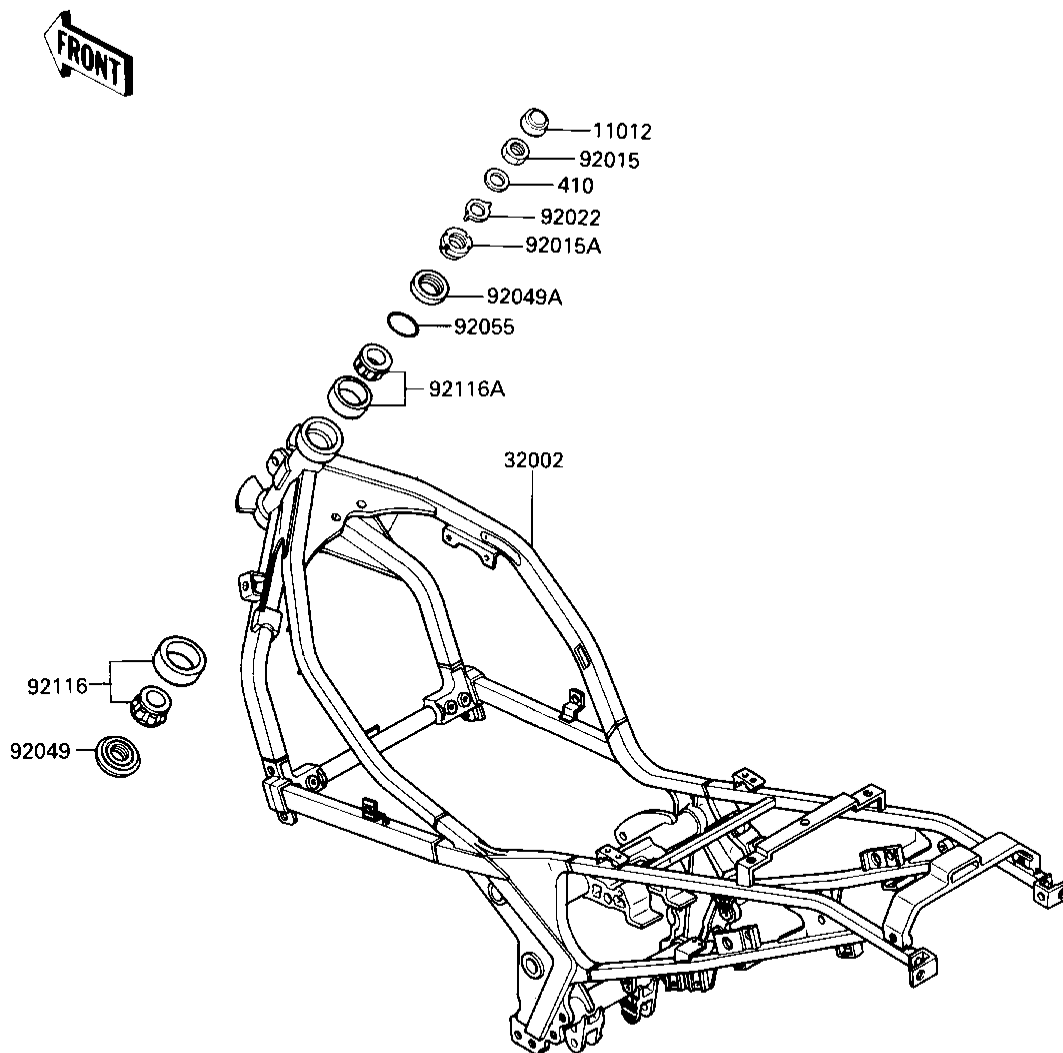

1987 NINJA® 600R PARTS DIAGRAM

FRAME

F2120-0276

Re
N

1987 NINJA® 600R PARTS LIST

FRAME

ITEM NAME	PART NUMBER	QUANTITY
CAP,STEERING STEM (Ref # 11012)	11012-1442	1
FRAME-COMP (Ref # 32002)	32002-1801	1
NUT,18MM (Ref # 92015)	92015-1404	1
NUT (Ref # 92015A)	92015-1546	1
WASHER,CLAW,18.5X30X2 (Ref # 92022)	92022-1555	1
SEAL-OIL,XMH33X47X2.5 (Ref # 92049)	92049-1161	1
SEAL-OIL (Ref # 92049A)	92049-1239	1
RING-0.24.7MM (Ref # 92055)	92055-1160	1
BEARING-ROLLER,25X47X (Ref # 92116)	92116-1052	1
BEARING-ROLLER (Ref # 92116A)	92116-1056	1
W-PLAIN-S (Ref # 410)	410F1800	1