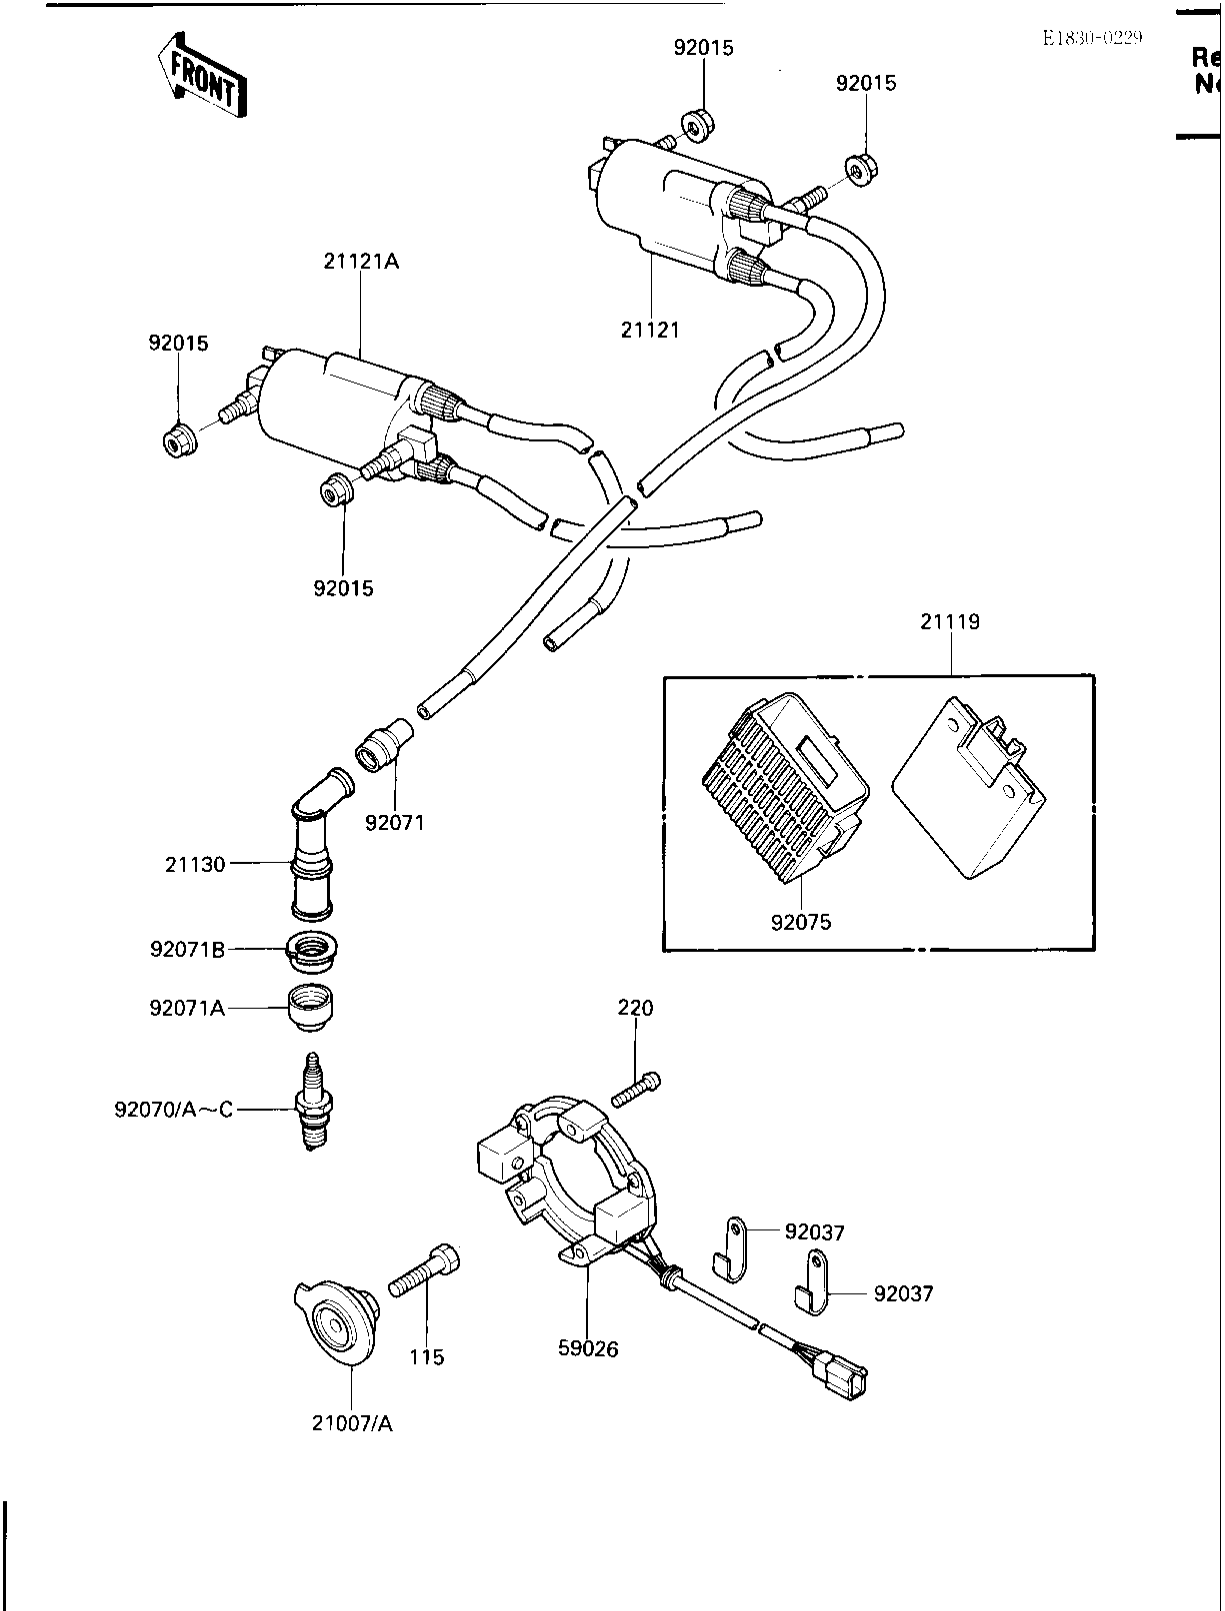

1987 NINJA® 600R PARTS DIAGRAM

IGNITION

1987 NINJA® 600R PARTS LIST

IGNITION

ITEM NAME	PART NUMBER	QUANTITY
ROTOR,PULSING COIL (Ref # 21007)	21007-1130	1
ROTOR,PULSING COIL (Ref # 21007A)	21007-1135	1
IGNITER (Ref # 21119)	21119-1167	1
COIL-IGNITION,#1 (Ref # 21121)	21121-1132	1
COIL-IGNITION,#2 (Ref # 21121A)	21121-1133	1
CAP-SPARK PLUG (Ref # 21130)	21130-1057	1
COIL-PULSING (Ref # 59026)	59026-1068	1
NUT-6MM (Ref # 92015)	92015-1078	1
CLAMP,WIRING HARNESS (Ref # 92037)	21126-008	1
SPARK PLUG D8EA (Ref # 92070)	D8EA	1
UNAVAILABLE IN PRICE BOOK (Ref # 92070B)	92070-1034	1
GROMMET,HIGH TENSION (Ref # 92071)	21131-005	1
GROMMET,PLUG CAP (Ref # 92071A)	92071-1124	1
GROMMET (Ref # 92071B)	92071-1144	1
DAMPER,IGNITER (Ref # 92075)	92075-1504	1
BOLT,SMALL UPSET (Ref # 115)	115G0835	1
SCREW-PAN-CROS,5X25 (Ref # 220)	220B0525	1