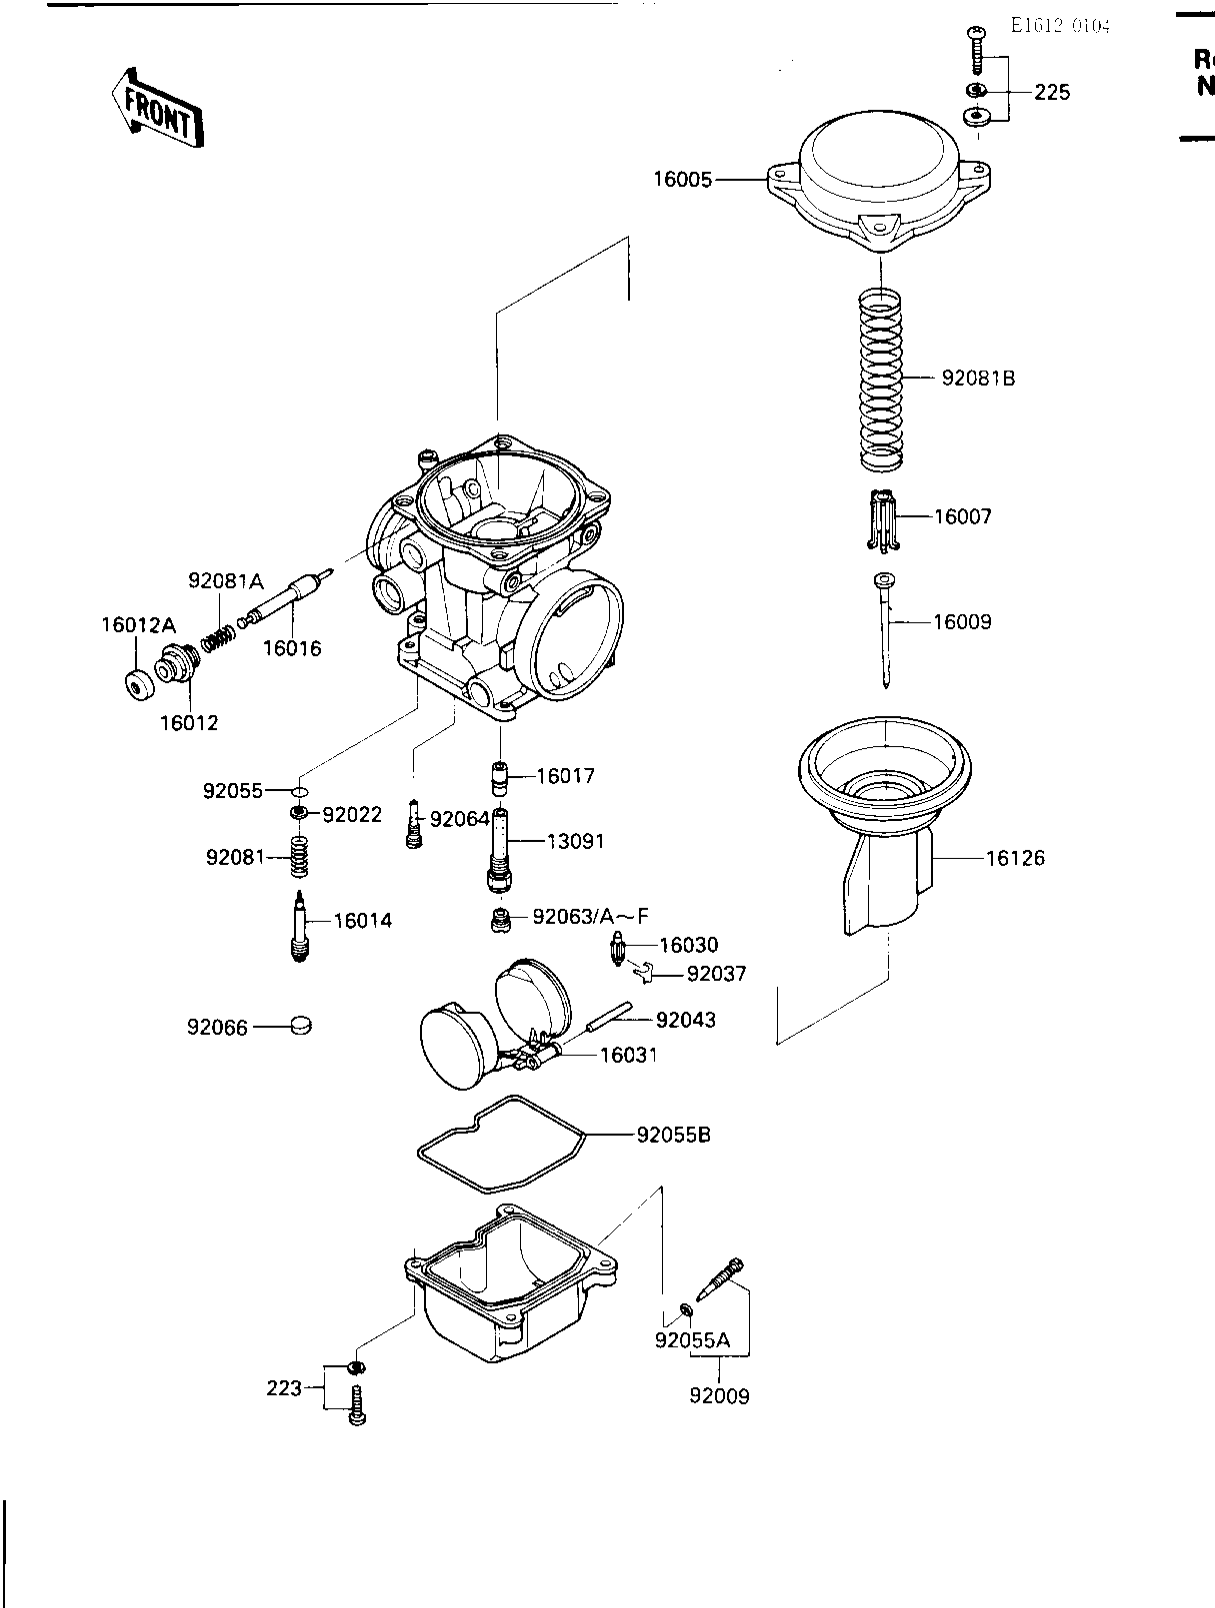

1987 NINJA® 600R PARTS DIAGRAM

CARBURETOR PARTS

1987 NINJA® 600R PARTS LIST

CARBURETOR PARTS

ITEM NAME	PART NUMBER	QUANTITY
HOLDER (Ref # 13091)	13091-1391	1
TOP-CHAMBER (Ref # 16005)	16005-1056	1
SEAT-SPRING (Ref # 16007)	16007-1120	1
NEEDLE-JET,N27L (Ref # 16009)	16009-1270	1
CAP-STARTER PLUNGER (Ref # 16012)	16012-1051	1
CAP-STARTER PLUNGER (Ref # 16012A)	16012-1052	1
SCREW-PILOT AIR (Ref # 16014)	16014-1054	1
PLUNGER,STARTER (Ref # 16016)	16016-1061	1
JET-NEEDLE (Ref # 16017)	16017-1286	1
FLOAT VALVE (Ref # 16030)	16030-1007	1
FLOAT (Ref # 16031)	16031-1056	1
VALVE,VACUUM (Ref # 16126)	16126-1160	1
SCREW,DRAIN (Ref # 92009)	92009-1095	1
WASHER,PLAIN (Ref # 92022)	92022-1003	1
CLIP,FLOAT VALVE (Ref # 92037)	16044-007	1
PIN,FLOAT (Ref # 92043)	92043-1148	1
O RING,PILOT ADJ (Ref # 92055)	92055-1002	1
"O" RING,DRAIN SCREW (Ref # 92055A)	92055-1053	1
RING-O,FLOAT CHAMBER (Ref # 92055B)	92055-1222	1
JET-MAIN #110 (Ref # 92063)	92063-1114	1
MAIN JET,#100 (Ref # 92063A)	92063-1008	1
MAIN JET,#105 (Ref # 92063B)	92063-1009	2
JET-MAIN,#102 (Ref # 92063D)	92063-1115	1
JET-MAIN #108 (Ref # 92063E)	92063-1116	2
JET-MAIN #112 (Ref # 92063F)	92063-1117	2
JET-PILOT (Ref # 92064)	92064-1119	1
PLUG,PILOT SCREW (Ref # 92066)	92066-1051	1
SPRING,PIROT ADJ SCRW (Ref # 92081)	92081-1002	1
SPRING,STARTER PLUNGE (Ref # 92081A)	92081-1761	1

1987 NINJA® 600R PARTS LIST

CARBURETOR PARTS

ITEM NAME	PART NUMBER	QUANTITY
SPRING,VACUUM VALVE (Ref # 92081B)	92081-1912	1
SCREW-PAN-WS-CROS (Ref # 223)	223C0416	1
SCREW-PAN-WSP-CROS (Ref # 225)	225C0418	1