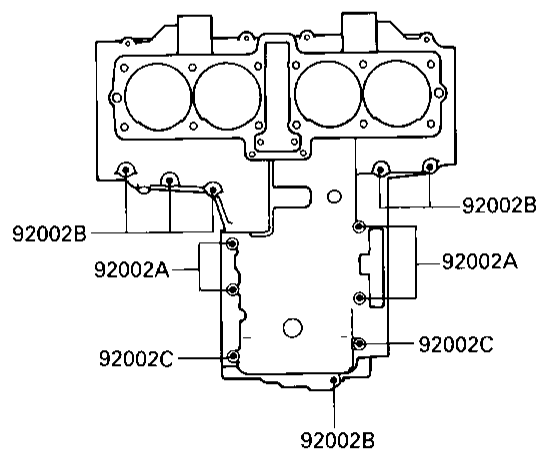

1987 NINJA® 600R PARTS DIAGRAM

CRANKCASE BOLT PATTERN

E1412-0034

Re
No

Upper Case (Outside)

Lower Case (Outside)

1987 NINJA® 600R PARTS LIST

CRANKCASE BOLT PATTERN

ITEM NAME	PART NUMBER	QUANTITY
BOLT,8X95 (Ref # 92002)	92002-1077	1
BOLT,6X95 (Ref # 92002A)	92002-1078	1
BOLT,6X40 (Ref # 92002B)	92002-1080	1
BOLT,6X75 (Ref # 92002C)	92002-1483	1