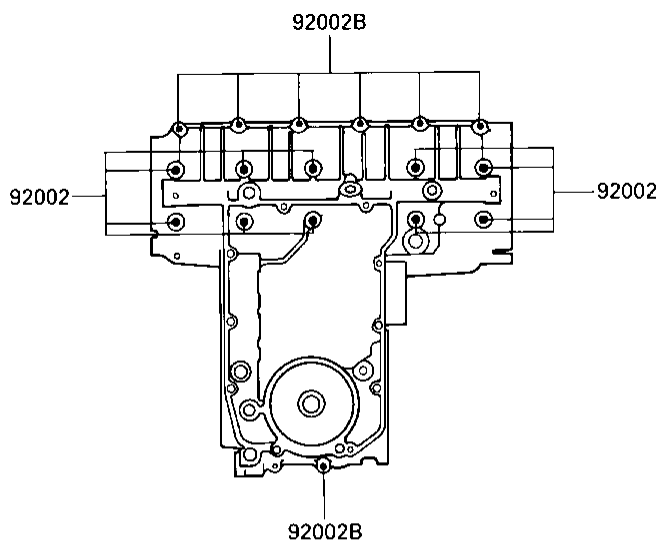

1987 NINJA® 600R PARTS DIAGRAM

CRANKCASE BOLT PATTERN

E1412-0034

Re
No

Upper Case (Outside)

Lower Case (Outside)

1987 NINJA® 600R PARTS LIST

CRANKCASE BOLT PATTERN

ITEM NAME	PART NUMBER	QUANTITY
BOLT,8X95 (Ref # 92002)	92002-1077	1
BOLT,6X95 (Ref # 92002A)	92002-1078	1
BOLT,6X40 (Ref # 92002B)	92002-1080	1
BOLT,6X75 (Ref # 92002C)	92002-1483	1