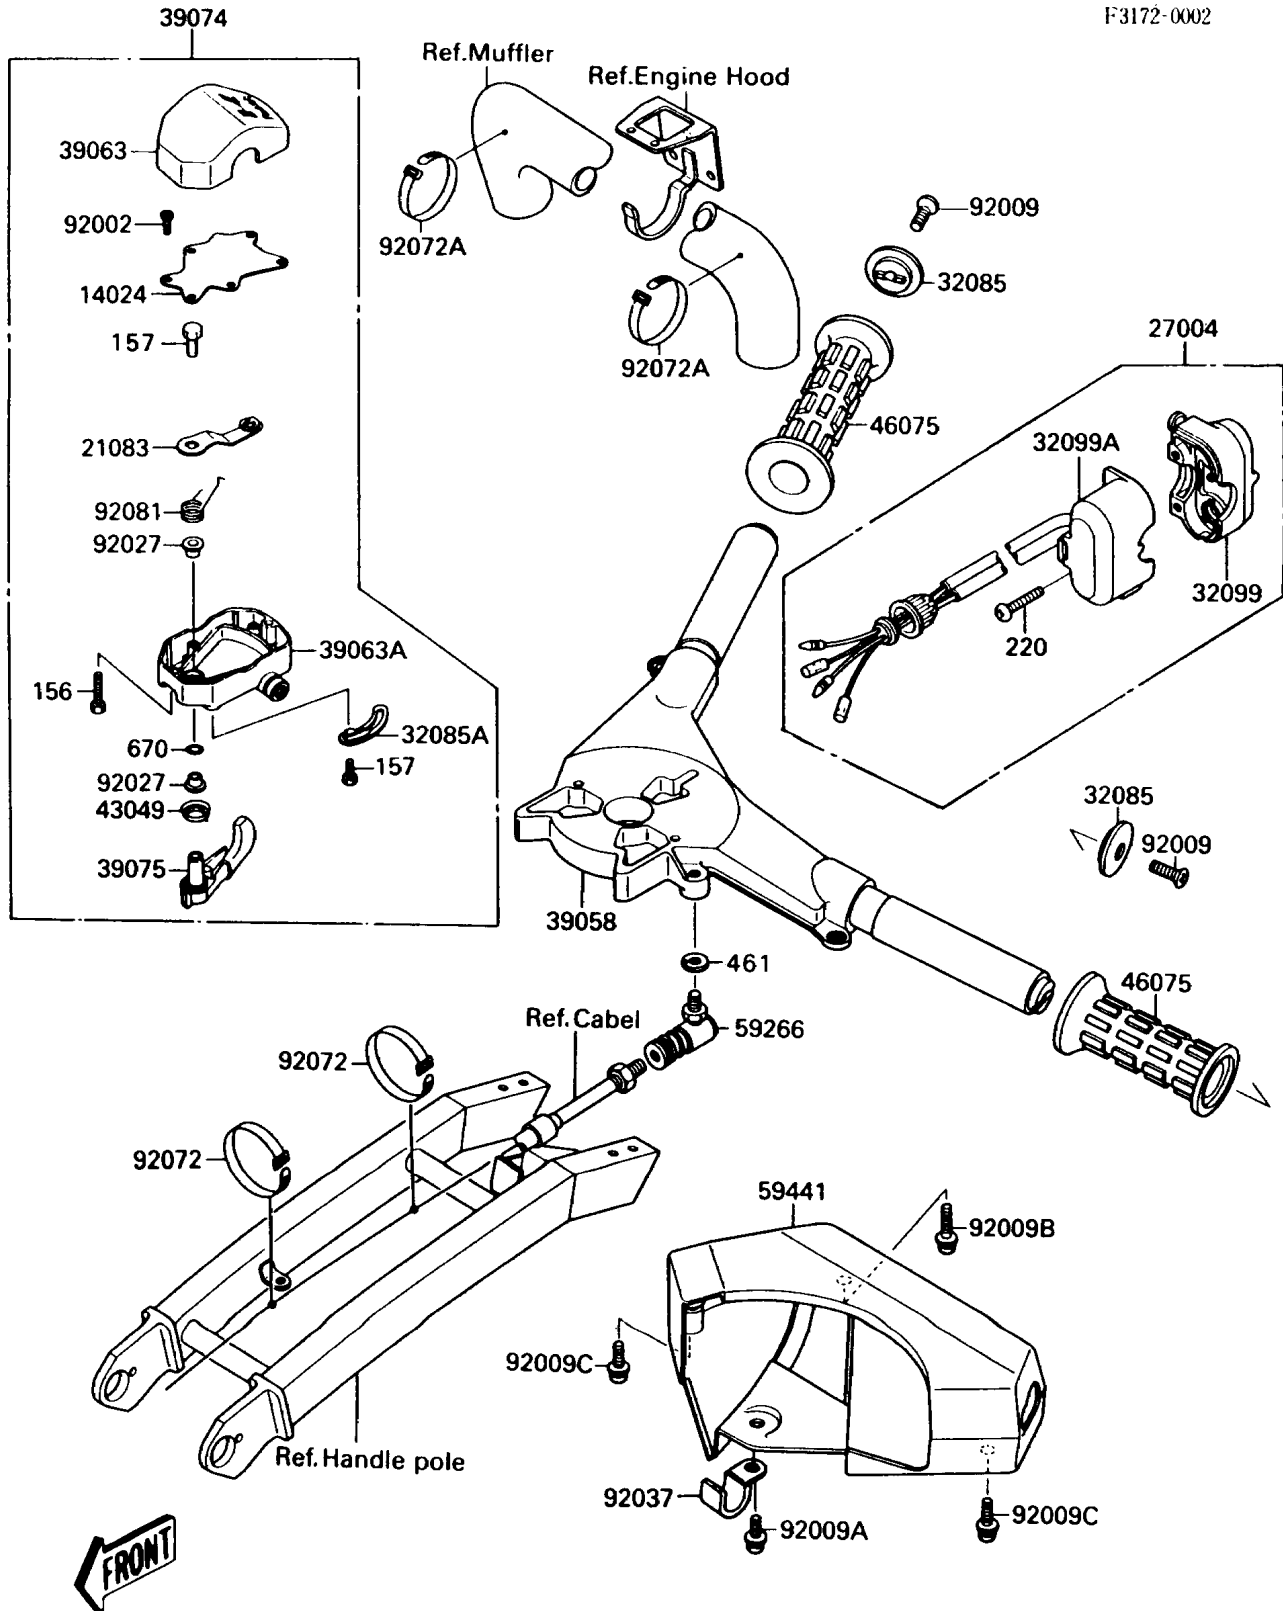

1987 JET SKI® 300 SX PARTS DIAGRAM

Handlebar(JS300-A1)

F3172-0002

1987 JET SKI® 300 SX PARTS LIST

Handlebar(JS300-A1)

ITEM NAME	PART NUMBER	QUANTITY
COVER,THROTTLE LEVER (Ref # 14024)	14024-3701	1
ARM,THROTTLE LEVER (Ref # 21083)	21083-3701	1
SWITCH-ASSY,START&STOP (Ref # 27004)	27004-3702	1
STOPPER (Ref # 32085)	32085-3705	1
STOPPER (Ref # 32085A)	32085-3709	1
CASE,FR,SWITCH (Ref # 32099)	32099-3721	1
CASE,RR,SWITCH (Ref # 32099A)	32099-3722	1
HANDLE-COMP (Ref # 39058)	39058-3701	1
HOUSING-CONTROL,UPP (Ref # 39063)	39063-3703	1
HOUSING-CONTROL,LWR (Ref # 39063A)	39063-3705	1
LEVER-ASSY-THROTTLE (Ref # 39074)	39074-3708	1
LEVER-THROTTLE (Ref # 39075)	39075-3703	1
PACKING,THROTTLE LEVER (Ref # 43049)	43049-3701	1
GRIP,HANDLEBAR (Ref # 46075)	46075-3709	1
JOINT-BALL (Ref # 59266)	59266-3701	1
COVER-HANDLE (Ref # 59441)	59441-3704	1
BOLT,SOCKET,3X10 (Ref # 92002)	92002-3751	1
SCREW,6X16 (Ref # 92009)	92009-3703	1
SCREW,5X10 (Ref # 92009A)	92009-3718	1
SCREW,5X35 (Ref # 92009B)	92009-3719	1
SCREW,6X25 (Ref # 92009C)	92009-3720	1
COLLAR,THROTTLE LEVER (Ref # 92027)	92027-3704	1
CLAMP (Ref # 92037)	92037-3730	1
BAND,L=123 (Ref # 92072)	92072-030	1
BAND,L=278 (Ref # 92072A)	92072-1087	1
SPRING,THROTTLE LEVER RETURN (Ref # 92081)	92081-3702	1
BOLT-WP,5X25 (Ref # 156)	156R0525	1
BOLT-WSP,5X12 (Ref # 157)	157R0512	1
SCREW-PAN-CROS,5X30 (Ref # 220)	220R0530	1

1987 JET SKI® 300 SX PARTS LIST

Handlebar(JS300-A1)

ITEM NAME	PART NUMBER	QUANTITY
WASHER-SPRING,6MM (Ref # 461)	461S0600	1
O RING,8MM (Ref # 670)	670B1508	1