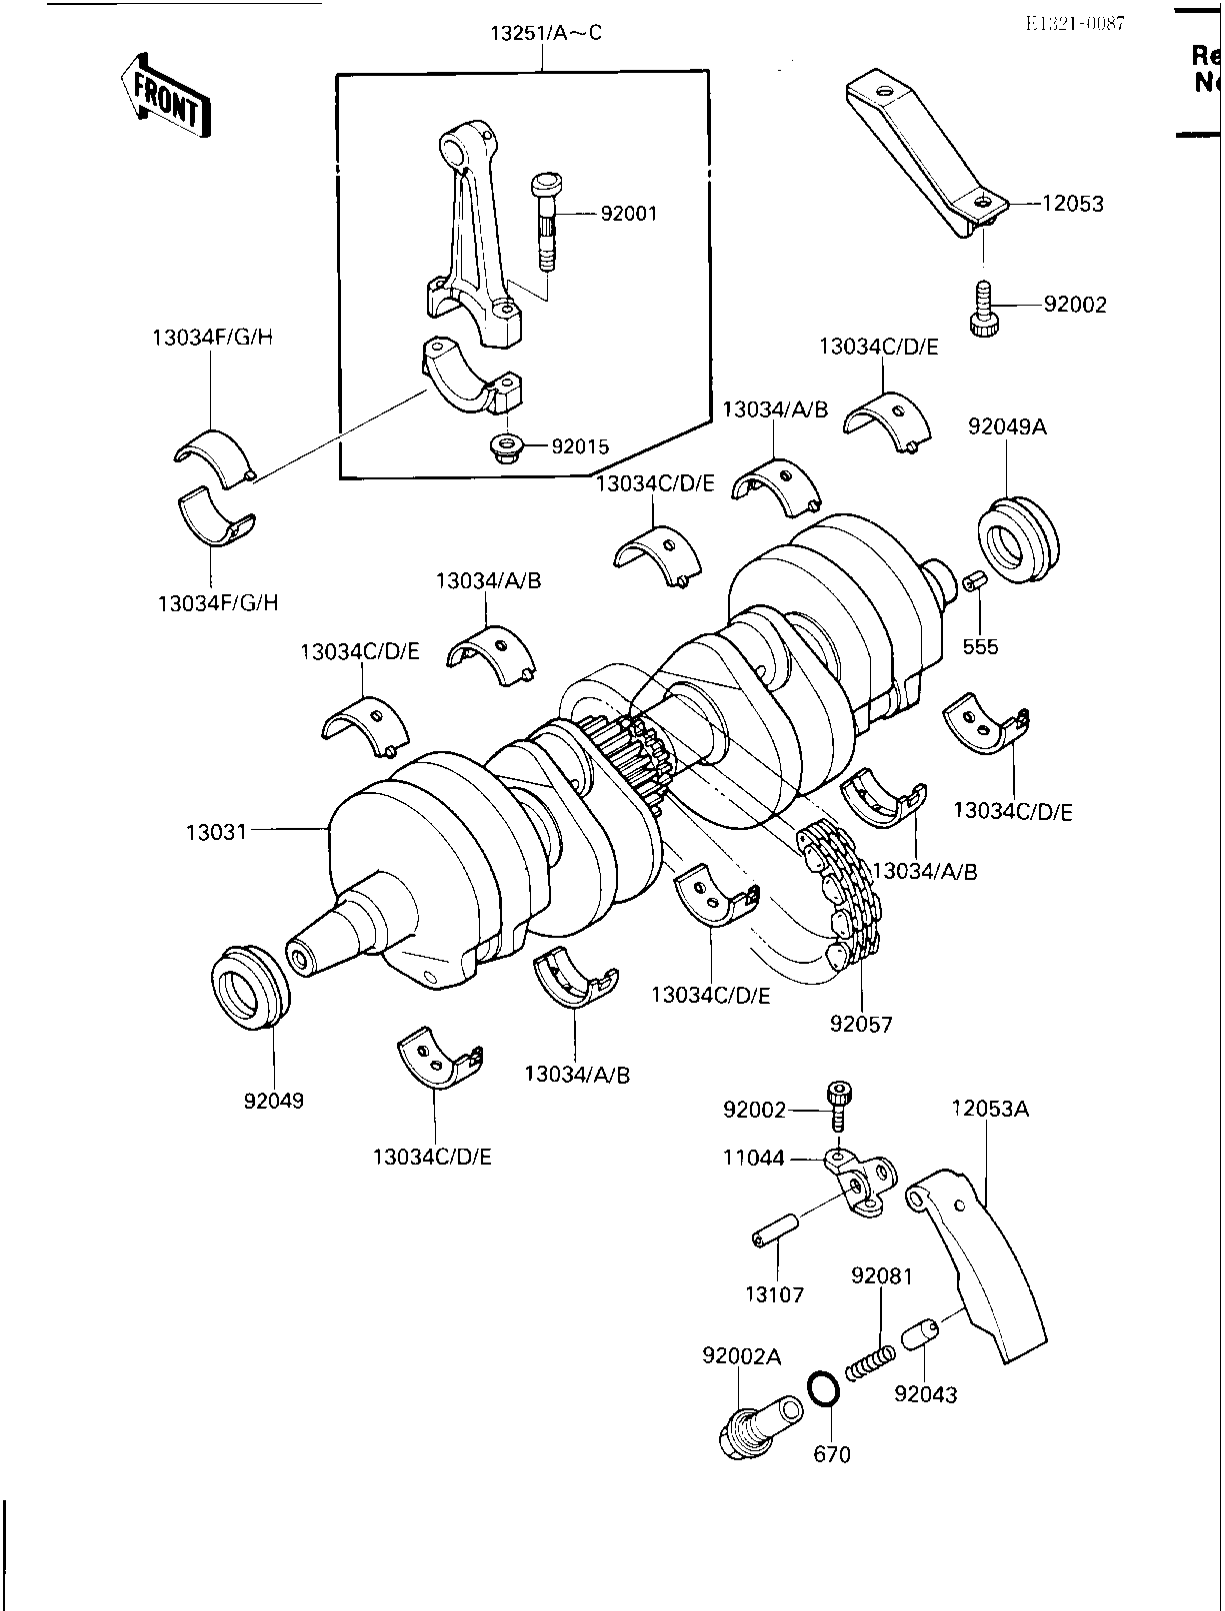

1987 NINJA® 600R PARTS DIAGRAM

CRANKSHAFT

1987 NINJA® 600R PARTS LIST

CRANKSHAFT

| ITEM NAME | PART NUMBER | QUANTITY |
|--------------------------------------|---------------|----------|
| BRACKET,CHAIN GUIDE (Ref # 11044) | 11044-1075 | 1 |
| GUIDE-CHAIN,UPP (Ref # 12053) | 12053-1156 | 1 |
| GUIDE-CHAIN,LWR (Ref # 12053A) | 12053-1157 | 1 |
| CRANKSHAFT-COMP (Ref # 13031) | 13031-1191 | 1 |
| METAL,BRG,"BROWN"MARK (Ref # 13034) | 13034-1016 | 1 |
| METAL,BRG"BLACK"MARK (Ref # 13034A) | 13034-1017 | 1 |
| METAL,BRG,"BLUE"MARK (Ref # 13034B) | 13034-1018 | 1 |
| BUSHING,CRANKSHAFT,BL (Ref # 13034C) | 13034-1064 | 1 |
| BUSHING,CRANKSHAFT,BL (Ref # 13034D) | 13034-1065 | 1 |
| BUSHING,CRANKSHAFT,BR (Ref # 13034E) | 13034-1066 | 1 |
| BUSHING,CONNECTING RO (Ref # 13034F) | 13034-1067 | 1 |
| BUSHING,CONNECTING RO (Ref # 13034G) | 13034-1068 | 1 |
| BUSHING,CONNECTING RO (Ref # 13034H) | 13034-1069 | 1 |
| SHAFT,L=24.5 (Ref # 13107) | 13107-1142 | 1 |
| ROD-ASSY-CONNECTING,J (Ref # 13251) | 13251-1059-JJ | 2 |
| ROD-ASSY-CONNECTING,I (Ref # 13251A) | 13251-1059-II | 1 |
| ROD-ASSY-CONNECTING,K (Ref # 13251C) | 13251-1059-KK | 1 |
| BOLT,CONNECTING ROD,8 (Ref # 92001) | 92001-1887 | 1 |
| BOLT,SOCKET,6X14 (Ref # 92002) | 92002-1192 | 1 |
| BOLT (Ref # 92002A) | 92002-1479 | 1 |
| NUT,FLANGED,8MM (Ref # 92015) | 92015-1311 | 1 |
| PIN-NEUTRAL POSITION (Ref # 92043) | 92043-076 | 1 |
| OIL SEAL,HSCY 25X36X7 (Ref # 92049) | 92049-1013 | 1 |
| OIL SEAL,HSCY25397 (Ref # 92049A) | 92050-081 | 1 |
| CHAIN,#63-139X50L (Ref # 92057) | 92057-1011 | 1 |
| SPRING (Ref # 92081) | 92081-112 | 1 |
| PIN-SPRING,4X8 (Ref # 555) | 555A0408 | 1 |
| "O" RING,16MM (Ref # 670) | 670B2016 | 1 |