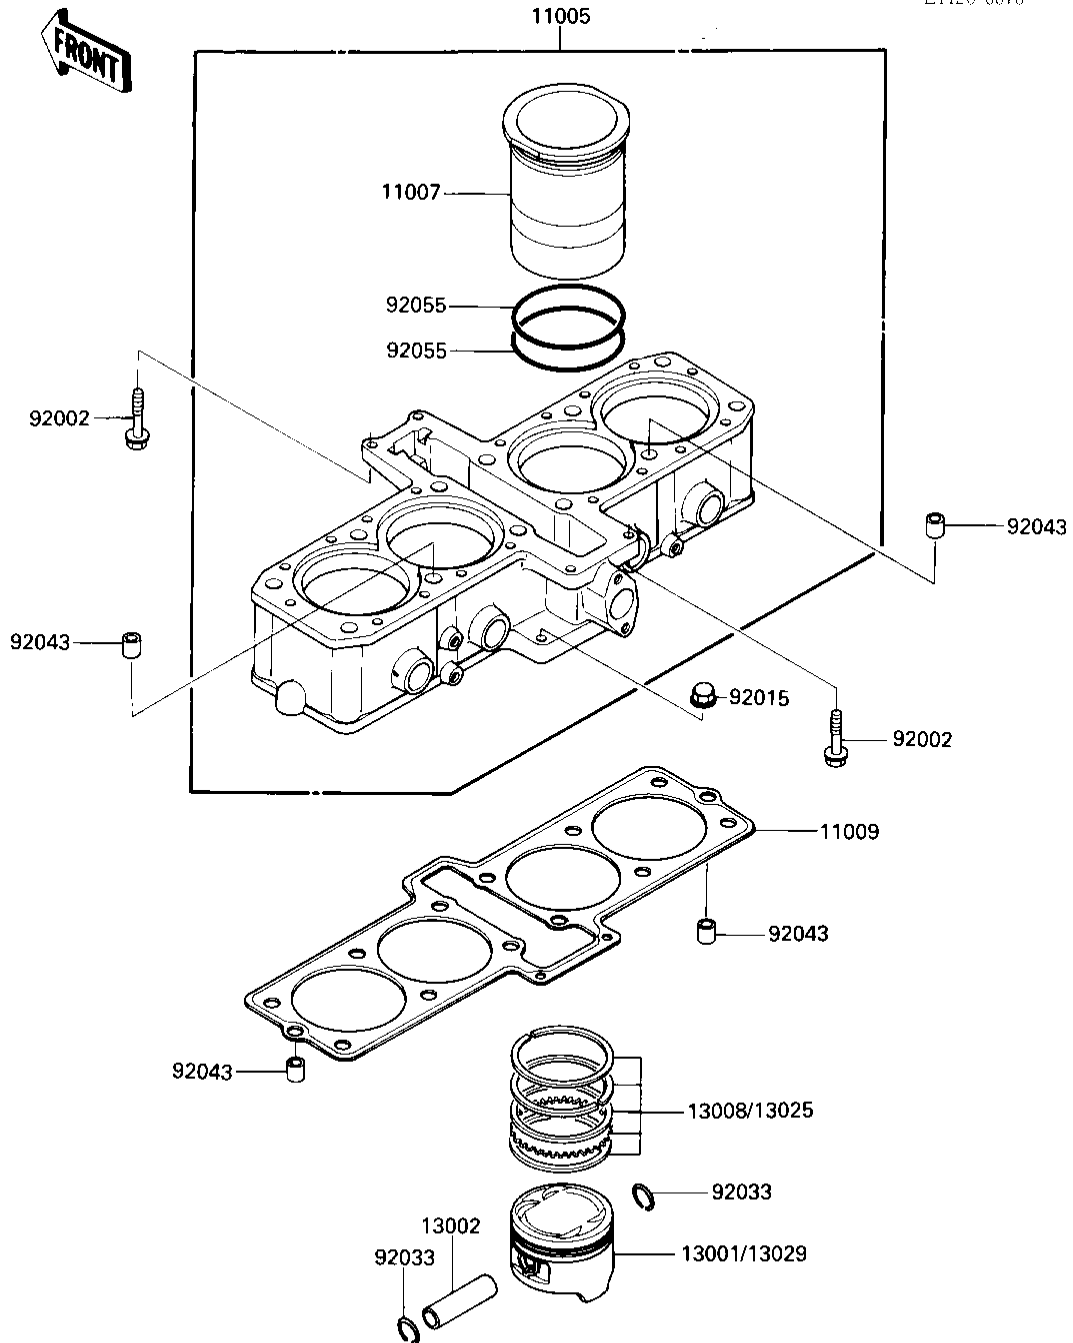

## 1987 NINJA® 600R PARTS DIAGRAM

CYLINDER/PISTONS

E1120-0076

## 1987 NINJA® 600R PARTS LIST

### CYLINDER/PISTONS

ITEM NAME	PART NUMBER	QUANTITY
CYLINDER-ENGINE (Ref # 11005)	11005-1493	1
LINER-CYLINDER (Ref # 11007)	11007-1086	1
GASKET,CYLINDER BASE (Ref # 11009)	11009-1578	1
PISTON-ENGINE,STD (Ref # 13001)	13001-1233	1
PIN-PISTON (Ref # 13002)	13002-1057	1
RING-SET-PISTON,STD (Ref # 13008)	13008-1074	1
RING-SET-PISTON L,O/S (Ref # 13025)	13025-1072	1
PISTON-ENGINE L,O/S 0 (Ref # 13029)	13029-1149	1
BOLT,6X28 (Ref # 92002)	92002-1104	1
NUT,CAP 6MM,BLACK (Ref # 92015)	92015-1170	1
RING-SNAP,PISTON PIN (Ref # 92033)	92033-1151	1
PIN,DOWEL,8.2X10X14 (Ref # 92043)	92043-1264	1
RING-O,66.5MM (Ref # 92055)	92055-1287	1