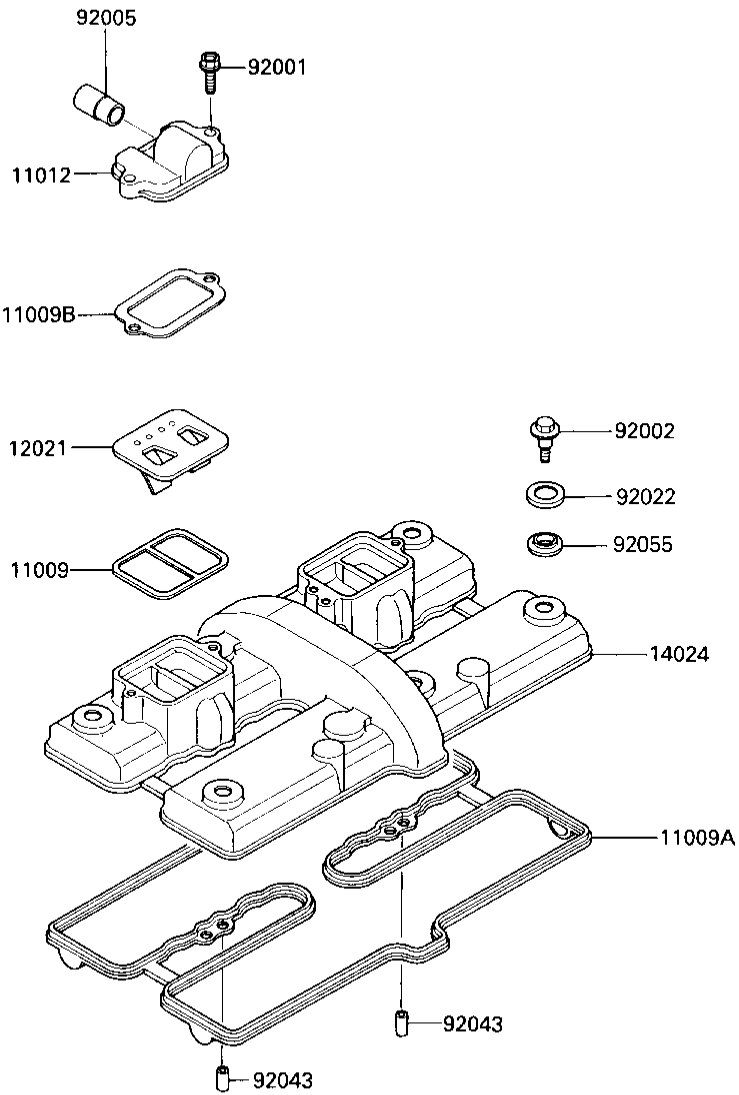

1987 NINJA® 600R PARTS DIAGRAM

CYLINDER HEAD COVER

E1112-0093

Re
No

1987 NINJA® 600R PARTS LIST

CYLINDER HEAD COVER

ITEM NAME	PART NUMBER	QUANTITY
GASKET, REED VALVE (Ref # 11009)	11009-1905	1
GASKET, CYLINDER HEAD (Ref # 11009A)	11009-1497	1
GASKET (Ref # 11009B)	11009-1545	1
CAP, REED VALVE (Ref # 11012)	11012-1481	1
VALVE-ASSY-REED (Ref # 12021)	12021-1053	1
COVER, CYLINDER HEAD (Ref # 14024)	14024-1144	1
BOLT, FLANGED, 6X22 (Ref # 92001)	92001-1352	1
BOLT (Ref # 92002)	92150-1447	1
FITTING, REED VALVE (Ref # 92005)	92005-1006	1
WASHER, HEAD COVER BOL (Ref # 92022)	92022-1637	1
PIN, DOWEL, 6.2X8X14 (Ref # 92043)	92043-1263	1
RING-O, HEAD COVER BOL (Ref # 92055)	92055-1225	1