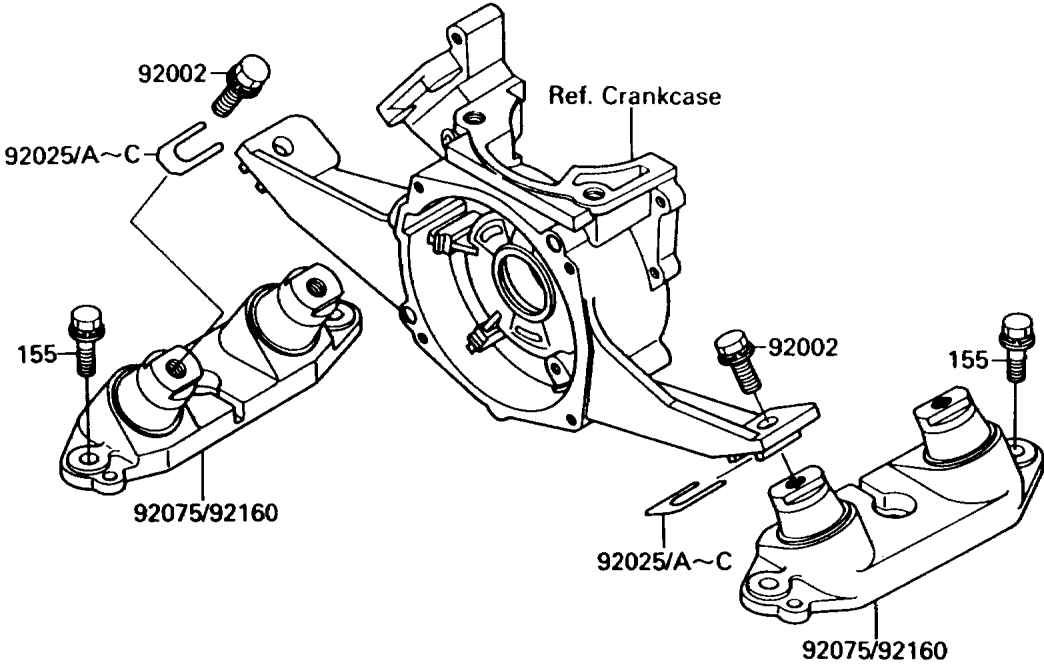

1987 JET SKI® 300 SX PARTS DIAGRAM

Engine Mount

(F3144)

1987 JET SKI® 300 SX PARTS LIST

Engine Mount

ITEM NAME	PART NUMBER	QUANTITY
BOLT,10X25 (Ref # 92002)	92002-3770	1
SHIM,T=0.3MM (Ref # 92025)	92025-3705	1
SHIM,T=0.5MM (Ref # 92025A)	92025-3706	1
SHIM,T=1.0MM (Ref # 92025B)	92025-3707	1
SHIM,T=1.5MM (Ref # 92025C)	92025-3708	1
DAMPER,ENGINE MOUNT (Ref # 92075)	92075-3720	1
BOLT-WSP-SMALL,8X20 (Ref # 155)	155R0820	1