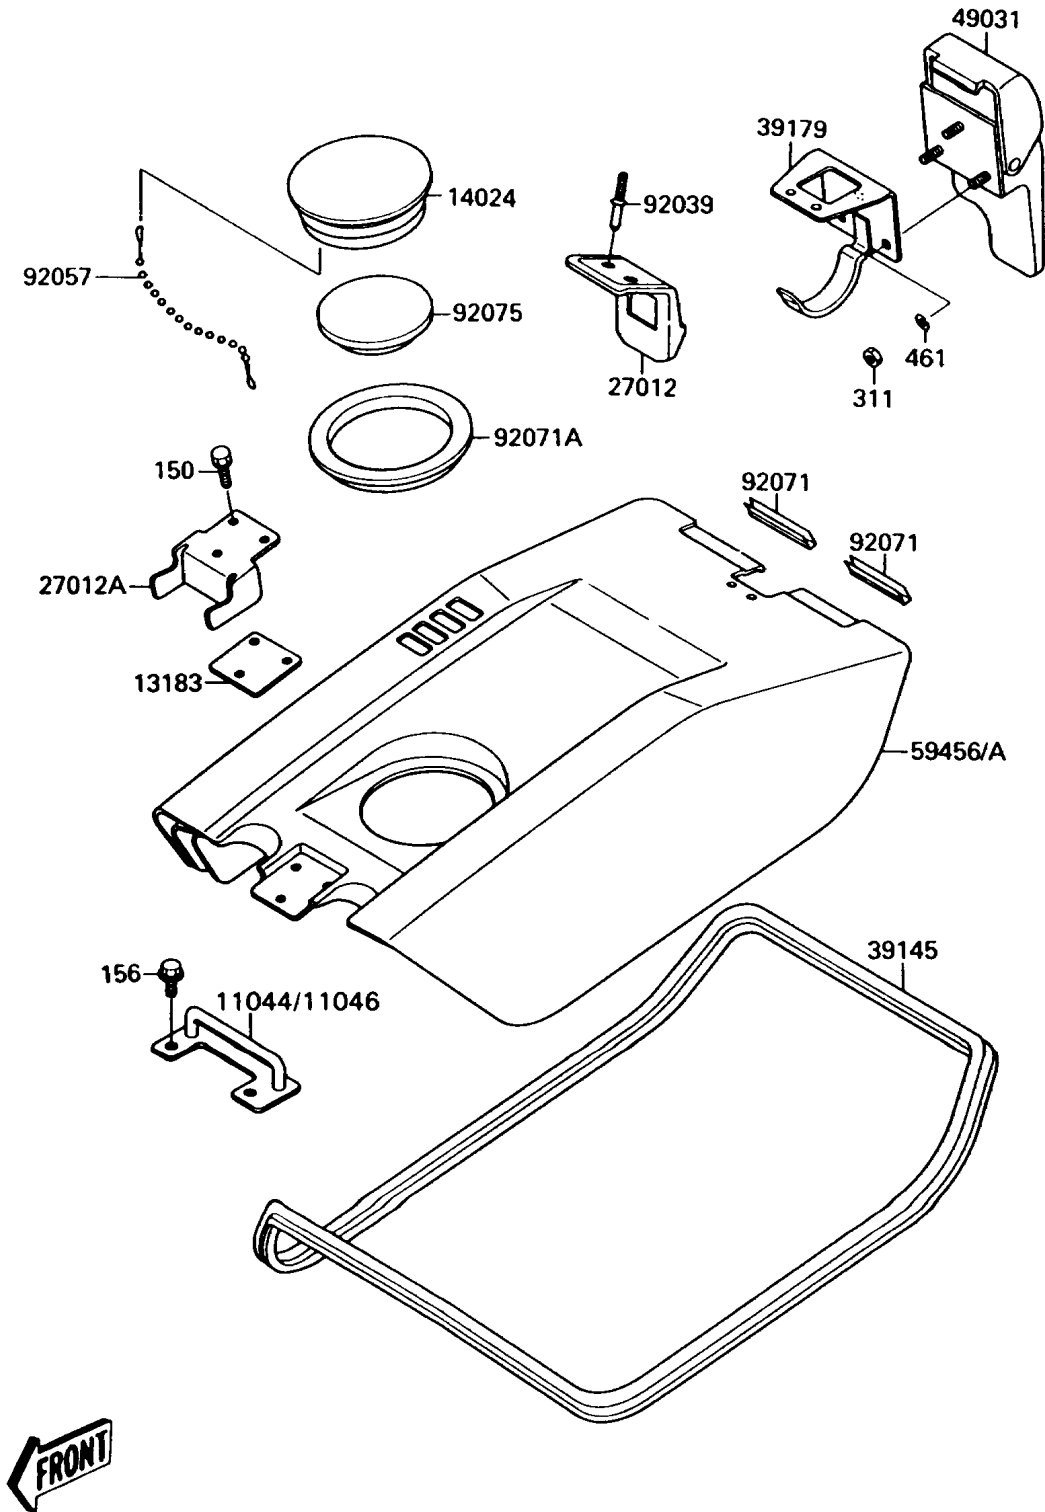

1987 JET SKI® 300 SX PARTS DIAGRAM

Engine Hood

(F3142)

1987 JET SKI® 300 SX PARTS LIST

Engine Hood

ITEM NAME	PART NUMBER	QUANTITY
BRACKET (Ref # 11044)	11044-3706	1
PLATE (Ref # 13183)	13183-3719	1
COVER (Ref # 14024)	14024-3748	1
HOOK (Ref # 27012)	27012-3703	1
HOOK,HOOD,FR (Ref # 27012A)	27012-3704	1
TRIM-SEAL (Ref # 39145)	39145-3707	1
BRACKET-LATCH (Ref # 39179)	39179-3701	1
LATCH (Ref # 49031)	49031-3702	1
HOOD-COMP-ENGINE,JET WHITE (Ref # 59456)	59456-3702-8C	1
RIVET (Ref # 92039)	92039-3722	1
CHAIN,COVER,L=250 (Ref # 92057)	92057-3701	1
GROMMET (Ref # 92071)	92071-3726	1
GROMMET (Ref # 92071A)	92071-3742	1
DAMPER (Ref # 92075)	92075-3737	1
BOLT-WS,5X22 (Ref # 150)	150R0522	1
BOLT-WP,6X25 (Ref # 156)	156R0625	1
NUT-HEX,5MM (Ref # 311)	311R0500	1
WASHER-SPRING,5MM (Ref # 461)	461S0500	1