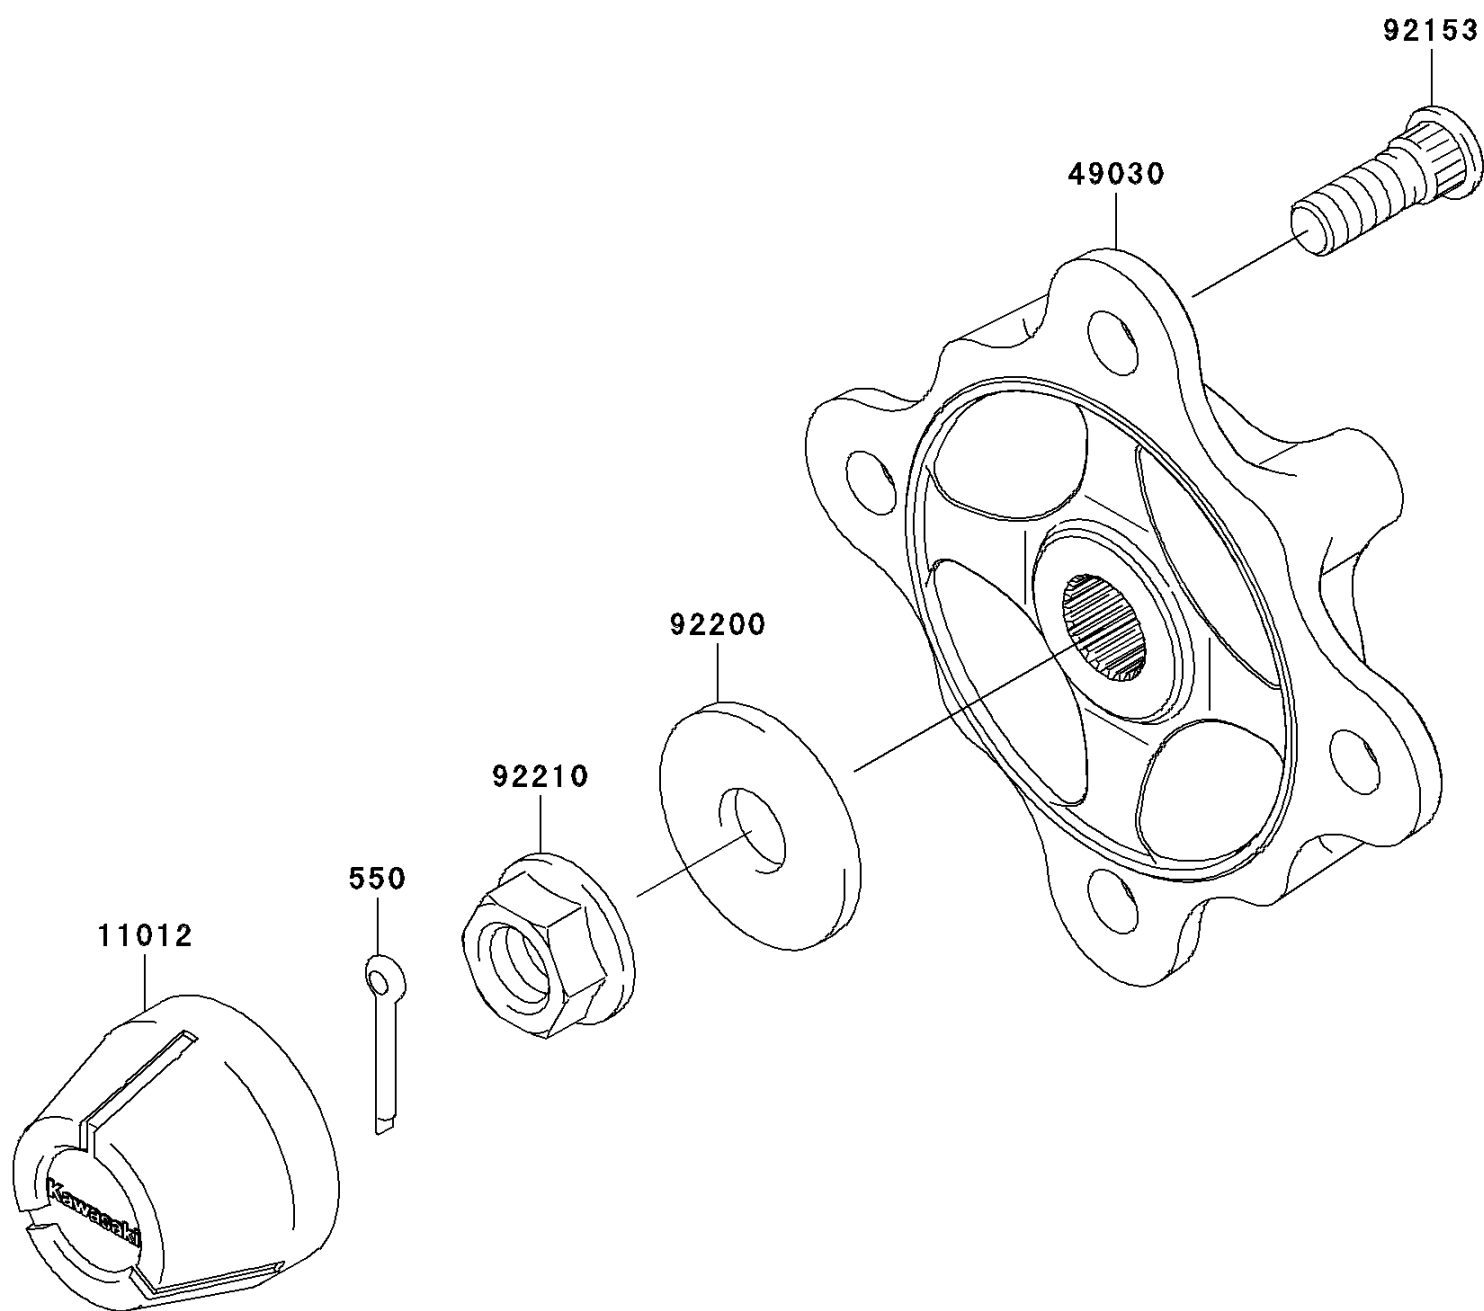

2008 Teryx® 750 4x4 NRA Outdoors™ PARTS DIAGRAM

Front Hubs/Brakes

F2230

2008 Teryx® 750 4x4 NRA Outdoors™ PARTS LIST

Front Hubs/Brakes

ITEM NAME	PART NUMBER	QUANTITY
PIN-COTTER,4.0X30 (Ref # 550)	550AA4030	1
CAP,WHEEL (Ref # 11012)	11012-1969	1
HUB,FR (Ref # 49030)	49030-0036	1
BOLT,12MM (Ref # 92153)	92153-1915	1
WASHER,18.5X52X4.5 (Ref # 92200)	92200-0425	1
NUT,FLANGED,18MM (Ref # 92210)	92210-0132	1