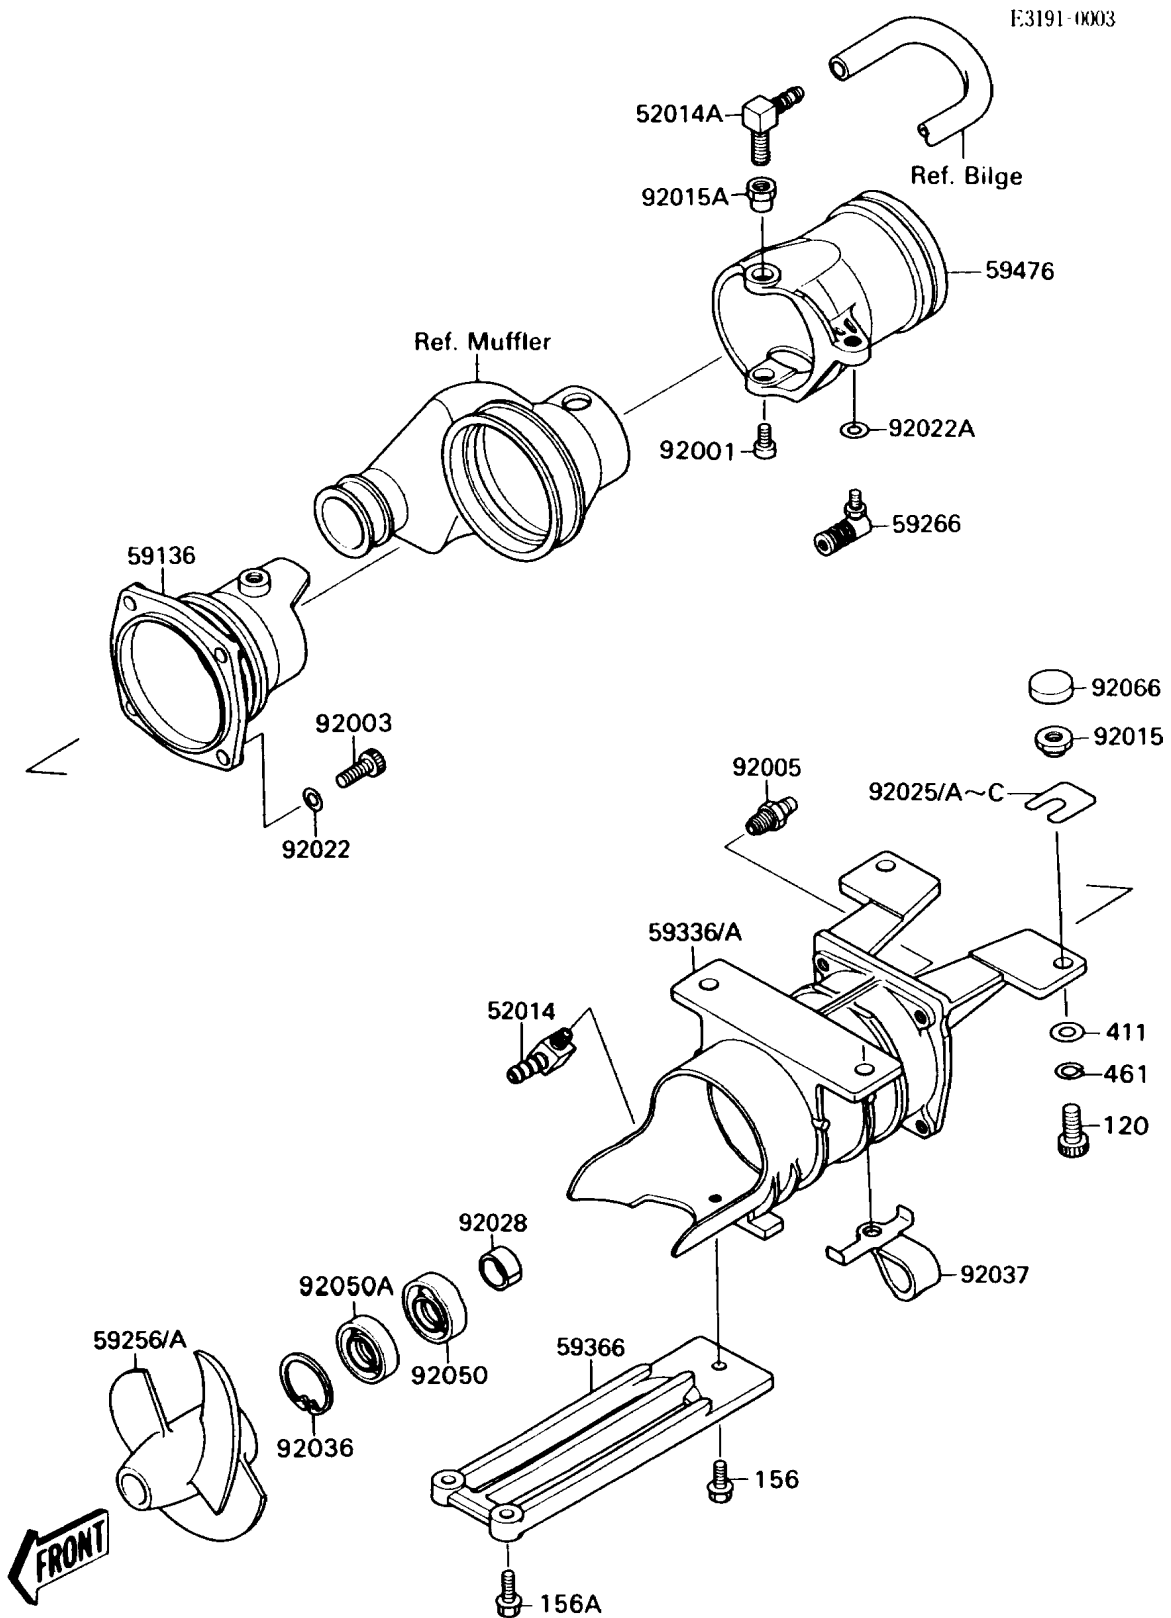

## 1987 JET SKI® 300 SX PARTS DIAGRAM

Jet Pump(JS300-A1)

## 1987 JET SKI® 300 SX PARTS LIST

Jet Pump(JS300-A1)

ITEM NAME	PART NUMBER	QUANTITY
ELBOW (Ref # 52014)	52014-3002	1
ELBOW (Ref # 52014A)	52014-3701	1
NOZZLE-PUMP (Ref # 59136)	59136-3702	1
IMPELLER (Ref # 59256)	59256-3702	1
IMPELLER (Ref # 59256A)	59256-3706	1
JOINT-BALL (Ref # 59266)	59266-3701	1
CASE-PUMP (Ref # 59336)	59336-3701	1
CASE-PUMP (Ref # 59336A)	59336-3706	1
GRATE (Ref # 59366)	59366-3001	1
NOZZLE-STRG (Ref # 59476)	59476-3704	1
BOLT,SOCKET,6X11 (Ref # 92001)	92001-3701	1
BOLT,8X22 (Ref # 92003)	92003-528	1
FITTING,GREASE (Ref # 92005)	92005-501	1
NUT,10MM (Ref # 92015)	92015-3005	1
NUT,10MM (Ref # 92015A)	92015-3732	1
WASHER (Ref # 92022)	92022-562	1
WASHER (Ref # 92022A)	92022-567	1
SHIM,T=0.3MM (Ref # 92025)	92025-3701	1
SHIM,T=0.5MM (Ref # 92025A)	92025-3702	1
SHIM,T=1.0MM (Ref # 92025B)	92025-3703	1
SHIM,T=1.5MM (Ref # 92025C)	92025-3704	1
BUSHING (Ref # 92028)	92028-503	1
RING-SNAP (Ref # 92036)	92036-502	1
CLAMP (Ref # 92037)	92037-3731	1
SEAL-OIL,SCY20368 (Ref # 92050)	92050-502	1
SEAL-OIL,SC20367 (Ref # 92050A)	92050-503	1
PLUG (Ref # 92066)	92066-3703	1
BOLT-SOCKET (Ref # 120)	120R1025	1
BOLT-WP,6X12 (Ref # 156)	156R0612	1

## 1987 JET SKI® 300 SX PARTS LIST

Jet Pump(JS300-A1)

ITEM NAME	PART NUMBER	QUANTITY
BOLT-WP (Ref # 156A)	156R0630	1
WASHER-PLAIN,10MM (Ref # 411)	411S1000	1
WASHER-SPRING,10MM (Ref # 461)	461S1000	1