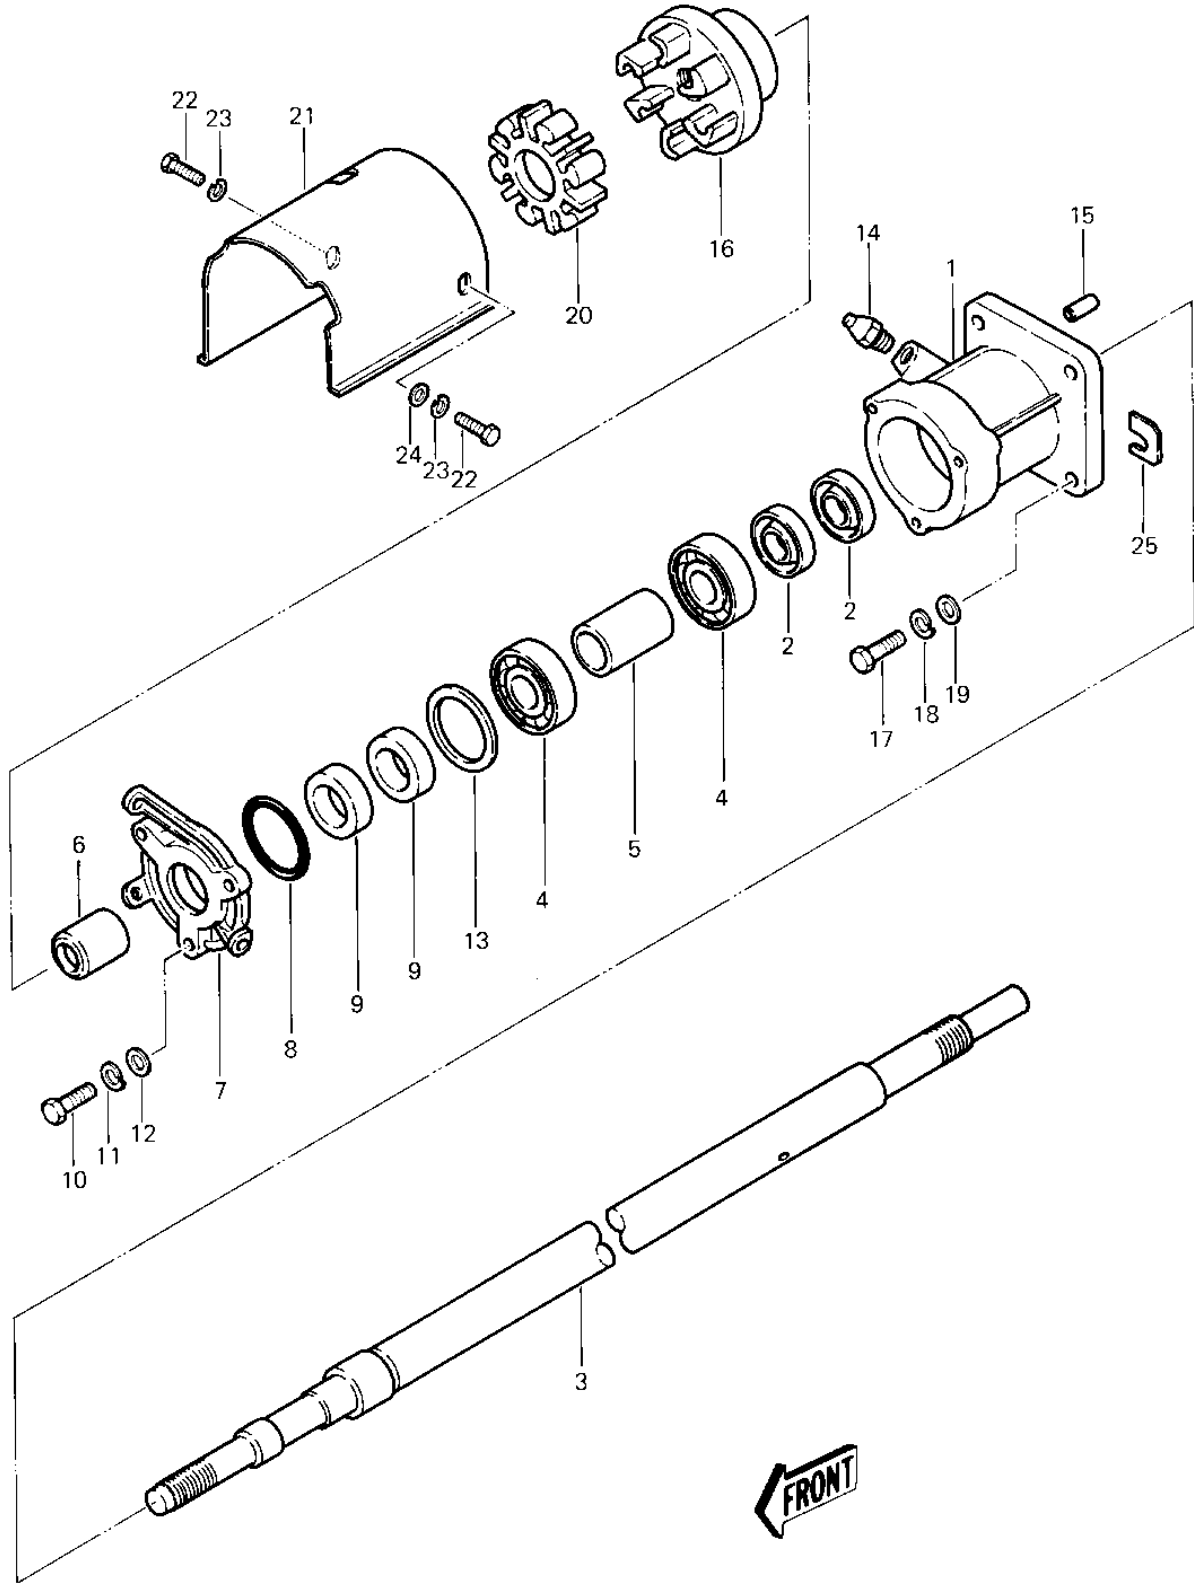

1982 JET SKI® JS440 PARTS DIAGRAM

DRIVE SHAFT ('82-'83 JS440-A6/A7)

1982 JET SKI® JS440 PARTS LIST

DRIVE SHAFT ('82-'83 JS440-A6/A7)

ITEM NAME	PART NUMBER	QUANTITY
HOLDER (Ref # 1)	41046-502	1
SEAL,OIL AC1799EX (Ref # 2)	92050-501	2
SHAFT,DRIVE (Ref # 3)	59111-515	1
BEARING BALL #6305 (Ref # 4)	601B6305	1
COLLAR (Ref # 5)	92027-502	1
SLEEVE,BEARING (Ref # 6)	42036-501	1
COVER,BEARING (Ref # 7)	14025-3008	1
"0" RING (Ref # 8)	92055-501	1
BOLT,8X25 (Ref # 10)	110R0825	2
WASHER SPRING 8MM (Ref # 11)	461S0800	2
WASHER (Ref # 12)	411S0800	2
SHIM 0.15T (Ref # 13)	92025-502	1
SHIM 0.3T (Ref # 13)	92025-503	1
NIPPLE,GREASE (Ref # 14)	92005-501	1
PIN,DOWEL (Ref # 15)	551R0612	1
COUPLING (Ref # 16)	42034-3706	1
DAMPER RUBBER,COUPLNG (Ref # 20)	92075-520	1
COVER,COUPLING (Ref # 21)	59036-567	1
BOLT 6X16 (Ref # 22)	110R0616	1
WASHER-SPRING,6MM (Ref # 23)	461S0600	1
WASHER (Ref # 24)	411S0600	1
SHIM,T=0.3 (Ref # 25)	92025-3701	1
SHIM.T=0.5 (Ref # 25)	92025-3702	1
SHIM,T=1.0 (Ref # 25)	92025-3703	1
SHIM,T=1.5MM (Ref # 25)	92025-3704	1