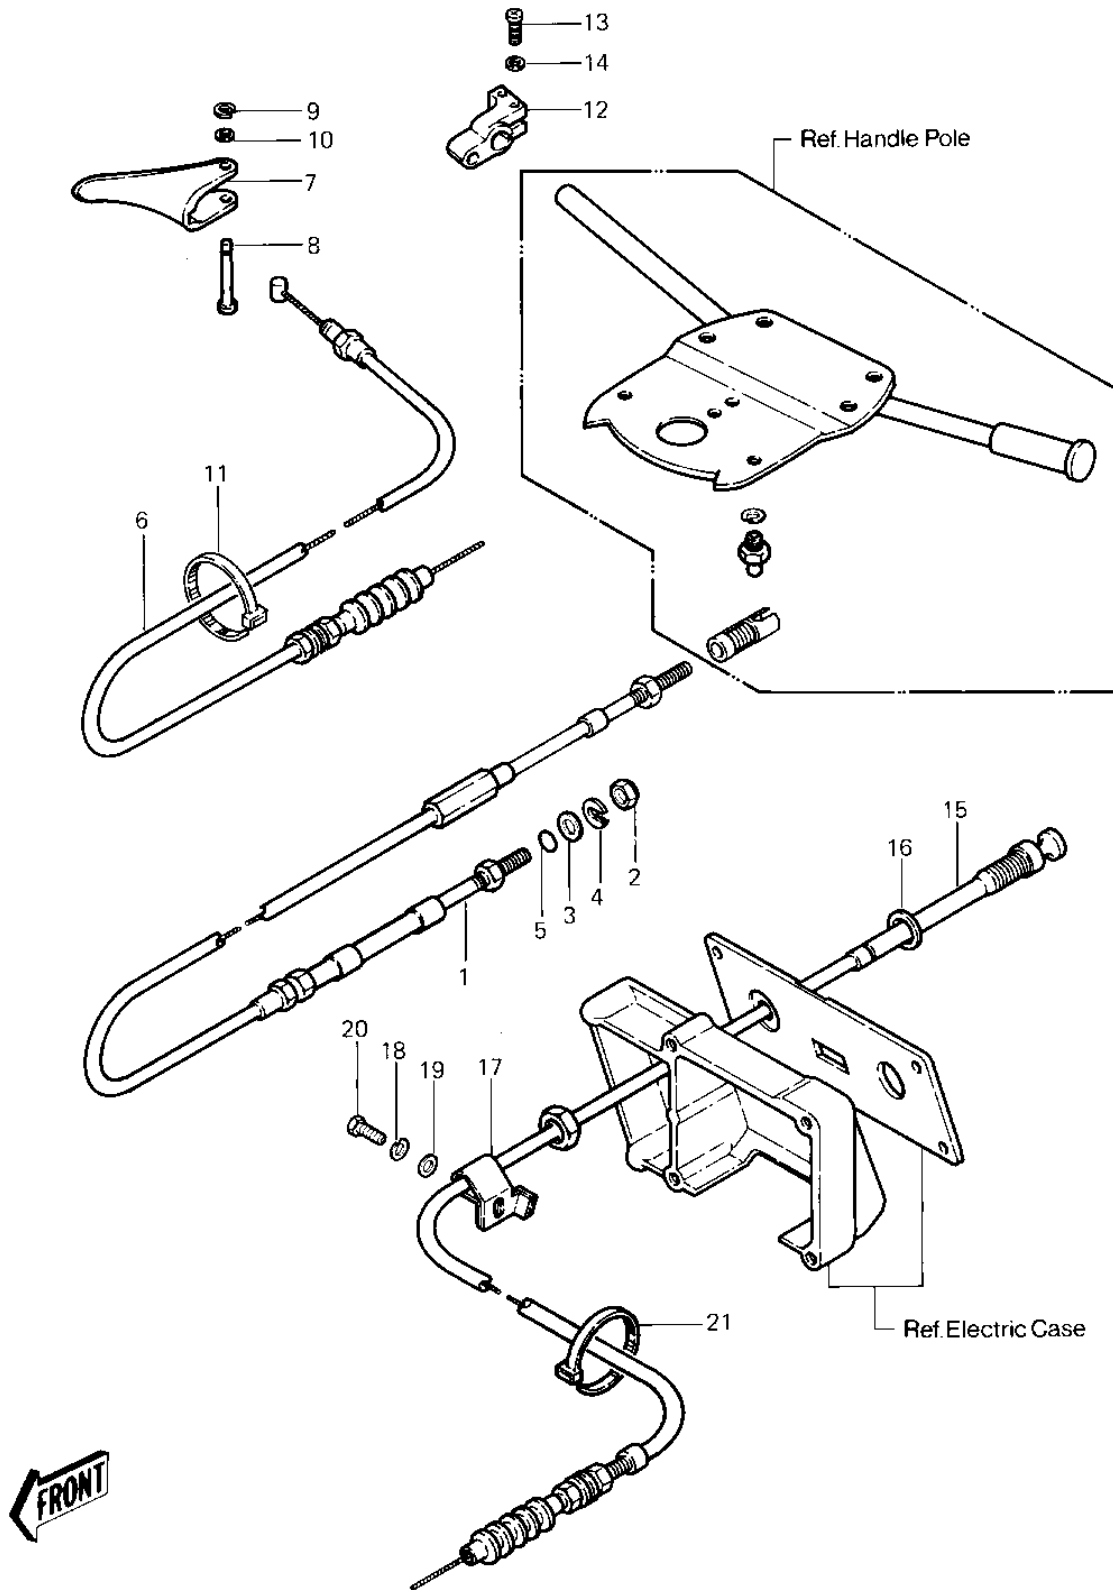

1982 JET SKI® JS440 PARTS DIAGRAM

CABLES ('82-'83 JS440-A6/A7)

1982 JET SKI® JS440 PARTS LIST

CABLES ('82-'83 JS440-A6/A7)

ITEM NAME	PART NUMBER	QUANTITY
CABLE,STEERING (Ref # 1)	59406-3001	1
NUT 20 M/M (Ref # 2)	92015-526	1
WASHER (Ref # 3)	92022-535	1
'C'RING (Ref # 4)	92036-501	1
"O" RING (Ref # 5)	670B2011	1
CABLE,THROTTLE (Ref # 6)	54012-3001	1
LEVER,THROTTLE (Ref # 7)	59126-509	1
PIN,THROTTLE (Ref # 8)	92043-3003	1
RING,SNAP (Ref # 9)	92036-518	1
WASHER (Ref # 10)	410S0600	2
BAND,SHORT (Ref # 11)	92072-030	2
BRACKET,THROTTLE LEV (Ref # 12)	11034-3009	1
SCREW,PAN HEAD,6X25 (Ref # 13)	220R0625	1
CABLE,CHOKE (Ref # 15)	59401-3001	1
GASKET (Ref # 16)	92065-538	1
CLAMP,CHOKE CABLE (Ref # 17)	92037-544	1
WASHER-SPRING,6MM (Ref # 18)	461S0600	1
WASHER (Ref # 19)	411S0600	1
BOLT 6X12 (Ref # 20)	110R0612	1