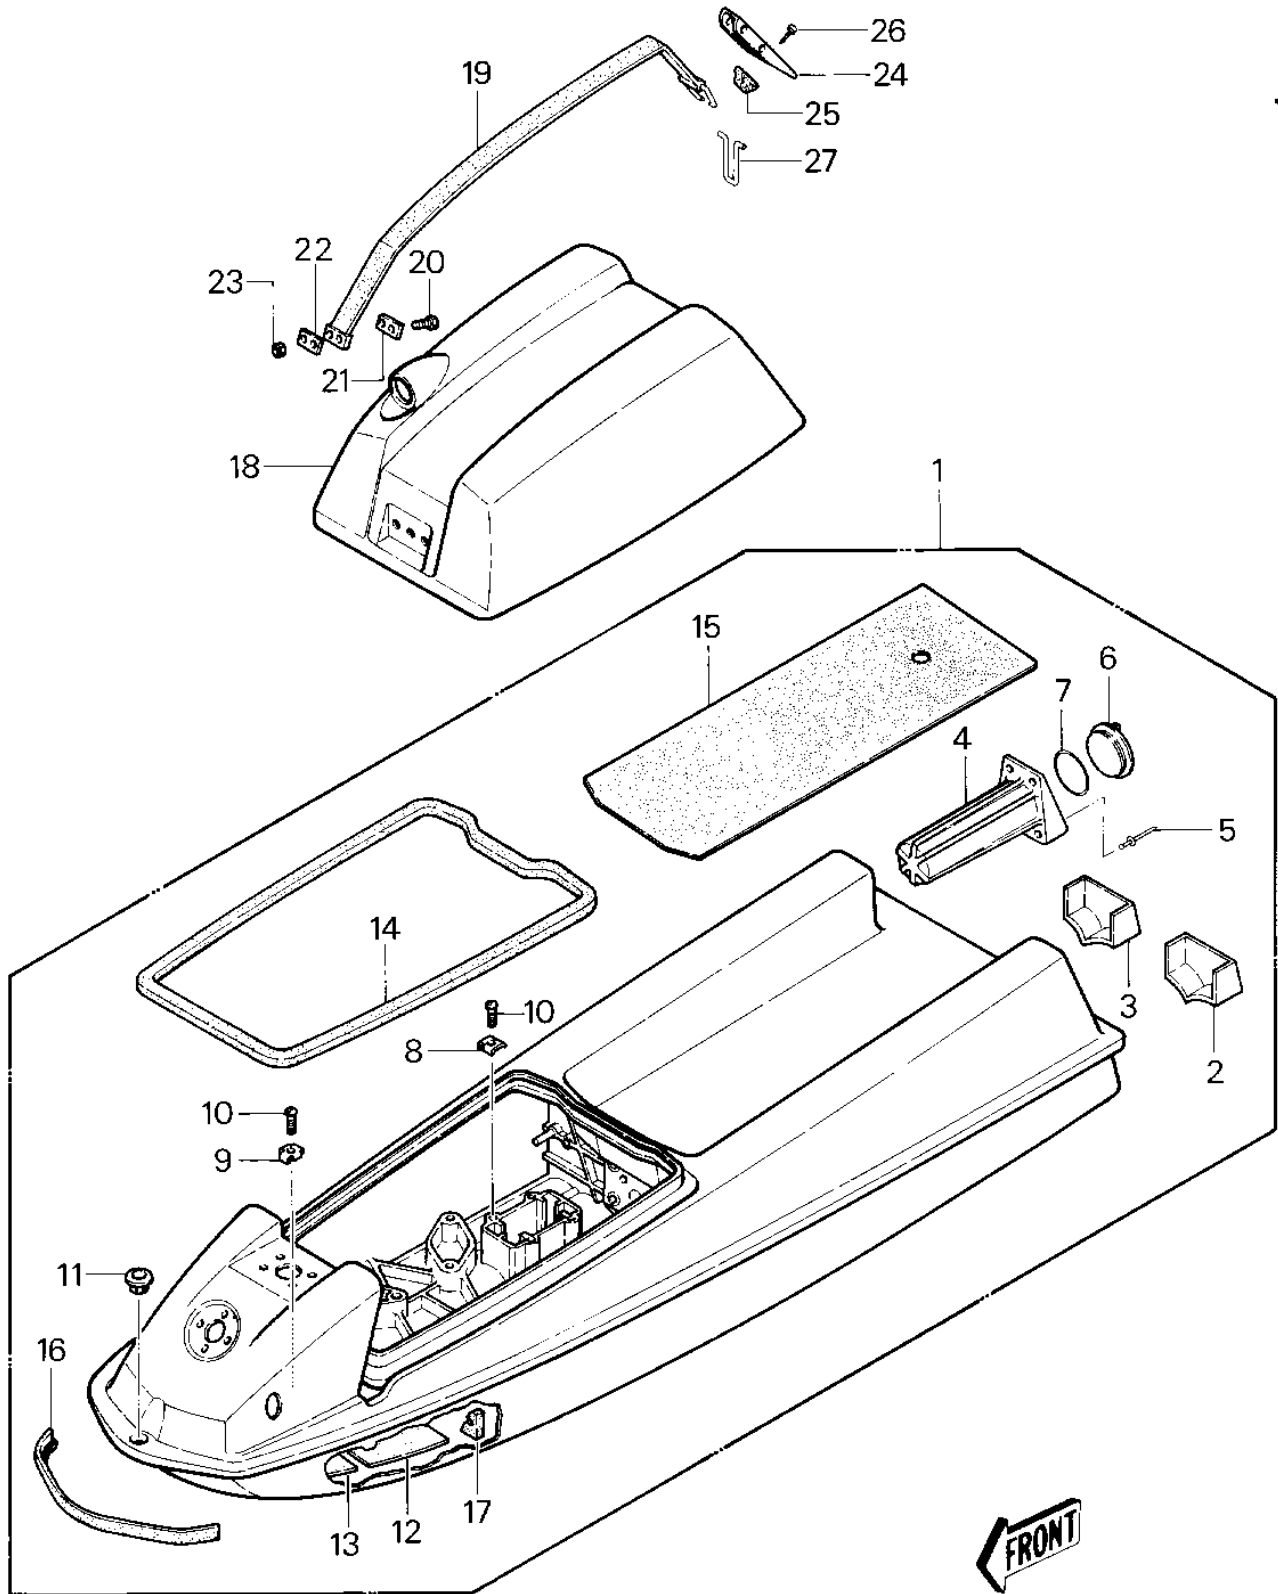

1982 JET SKI® JS440 PARTS DIAGRAM

HULL/ENGINE HOOD ('82-'83 JS440-A6/A7)

1982 JET SKI® JS440 PARTS LIST

HULL/ENGINE HOOD ('82-'83 JS440-A6/A7)

ITEM NAME	PART NUMBER	QUANTITY
HULL-ASSY,JET-WHITE (Ref # 1)	59431-3704-8C	1
HULL EXTENSION-LH (Ref # 2)	59251-3006-8C	1
HULL EXTENSION-RH (Ref # 3)	59251-3005-8C	1
CASE-ASSY-FIRE (Ref # 4)	32099-5501	1
RIVET (Ref # 5)	59281-506	1
CAP,FIRE EXT.BLACK (Ref # 6)	11012-3724	1
"O" RING (Ref # 7)	671B2585	1
HOOK (Ref # 8)	27012-501	1
HOOK (Ref # 9)	27012-502	1
SCREW 0.22 X 0.563 (Ref # 10)	92011-561	1
BUSHING (Ref # 11)	92028-3013	1
DAMPER,6.0TX90X300 (Ref # 12)	92075-521	1
DAMPER,3.0TX90X200 (Ref # 13)	92075-522	1
GASKET,ENGINE COVER (Ref # 14)	92065-539	1
MAT (Ref # 15)	59131-502	1
BUMPER (Ref # 16)	59201-502	1
DETENT,STEERING CABLE (Ref # 17)	59346-504	1
HOOD-COMP-ENGINE,JET (Ref # 18)	59456-3719-8C	1
BAND,HOOD (Ref # 19)	92072-3746	1
BOLT,6X30 (Ref # 20)	92001-3022	1
PLATE-ENG. CVR. STRAP (Ref # 21)	59086-501	2
NUT,6M/M (Ref # 23)	311R0600	1
LEVER (Ref # 24)	13168-3701	1
DETENT-HOOD LEVER (Ref # 25)	59346-503	1
SCREW 0.16X0.5 (Ref # 26)	92011-562	1
HINGE-HOOD LEVER (Ref # 27)	53009-503	1