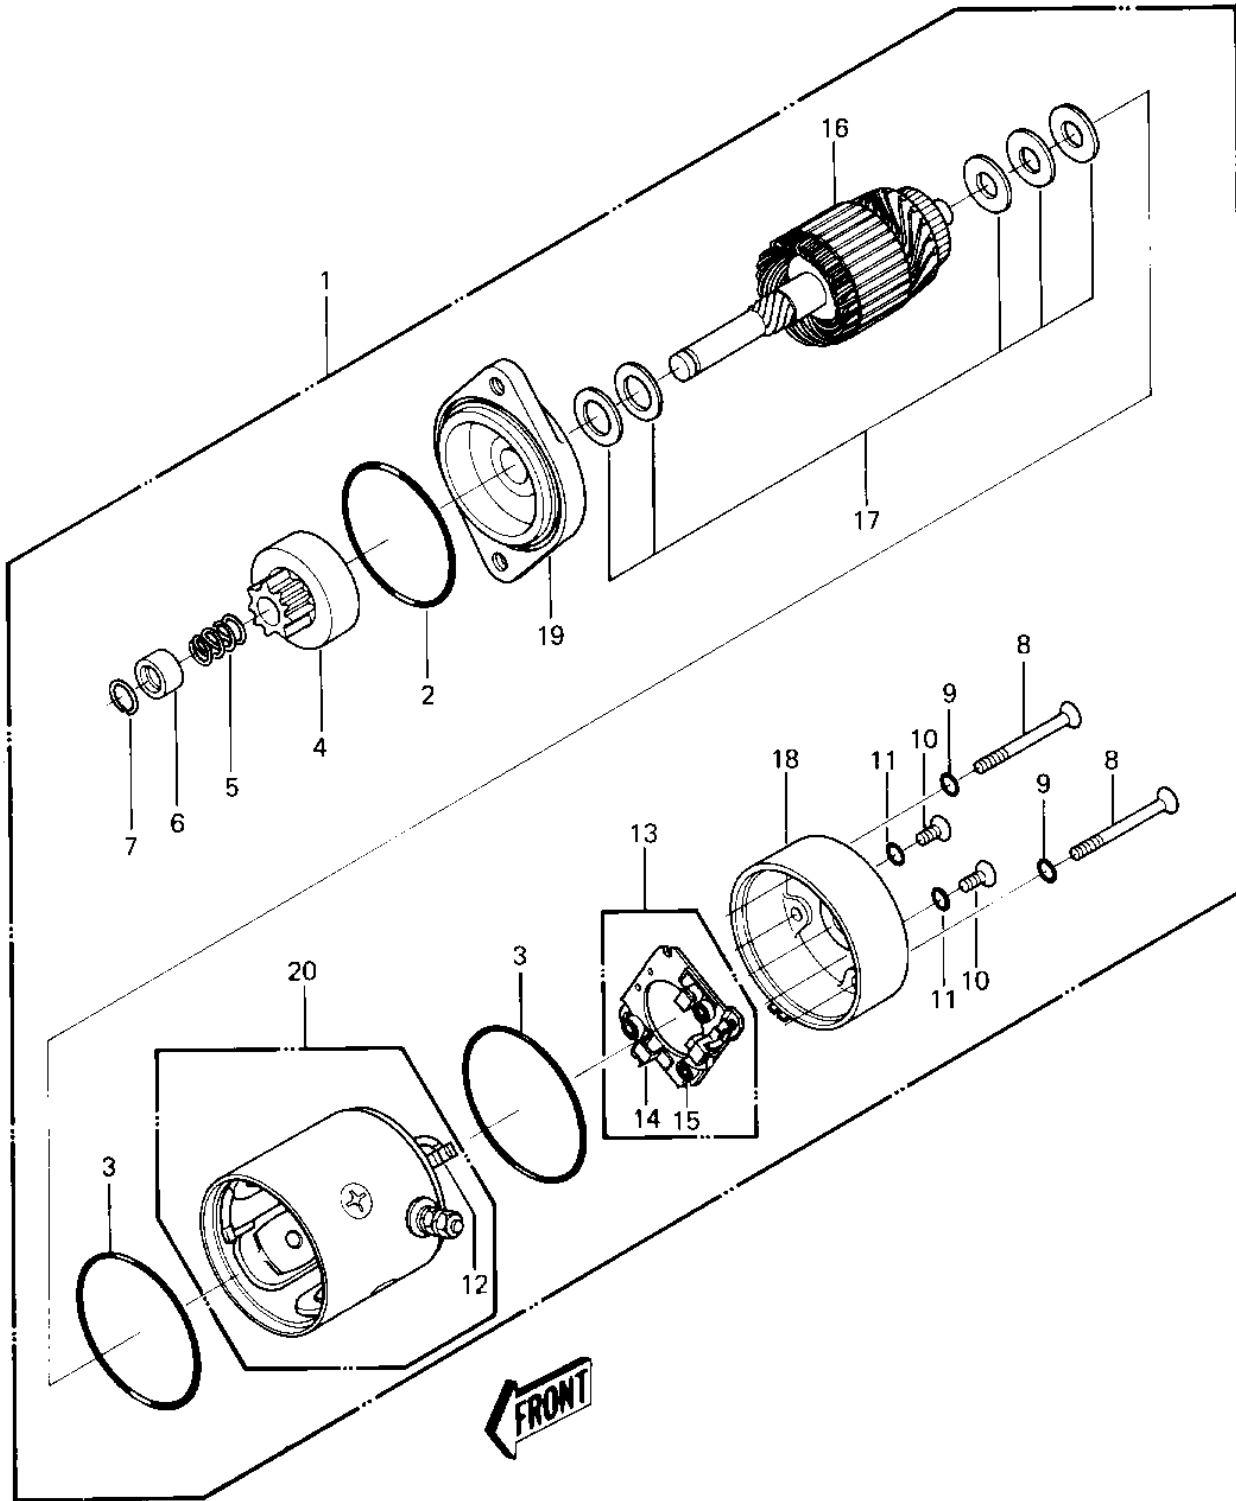

1982 JET SKI® JS440 PARTS DIAGRAM

STARTER MOTOR ('82-'83 JS440-A6/A7)

1982 JET SKI® JS440 PARTS LIST

STARTER MOTOR ('82-'83 JS440-A6/A7)

ITEM NAME	PART NUMBER	QUANTITY
STARTER-ELECTRIC (Ref # 1)	21163-3002-YR	1
STARTER, ELECTRIC (Ref #)	21163-3003-YR	1
"O" RING,65MM (Ref # 2)	671B2565	1
"O" RING(4) (Ref # 3)	92055-517	1
PINION ASSY-STARTER (Ref # 4)	59051-3005	1
SPRING,RETURN (Ref # 5)	92081-541	1
STOPPER,PINION (Ref # 6)	92027-513	1
RING,SNAP (Ref # 7)	92036-517	1
SCREW 6X107 (Ref # 8)	92011-549	1
"O" RING,6M/M (Ref # 9)	670B1506	1
SCREW 4X8 (Ref # 10)	92011-550	1
"O" RING,5MM (Ref # 11)	670B1505	1
BRUSH(+) (Ref # 12)	21039-3003	2
HOLDER ASSY,BRUSH (Ref # 13)	14079-3002	2
BRUSH(-) (Ref # 14)	21039-3004	2
SPRING,BRUSH (Ref # 15)	92081-540	1
ARMATURE ASSY (Ref # 16)	21080-3001	1
WASHER SET (Ref # 17)	92022-3044	1
COVER ASSY-REAR (Ref # 18)	14025-3027	1
COVER ASSY-FRONT (Ref # 19)	14025-3028	1
YOKE ASSY (Ref # 20)	49117-3002	1