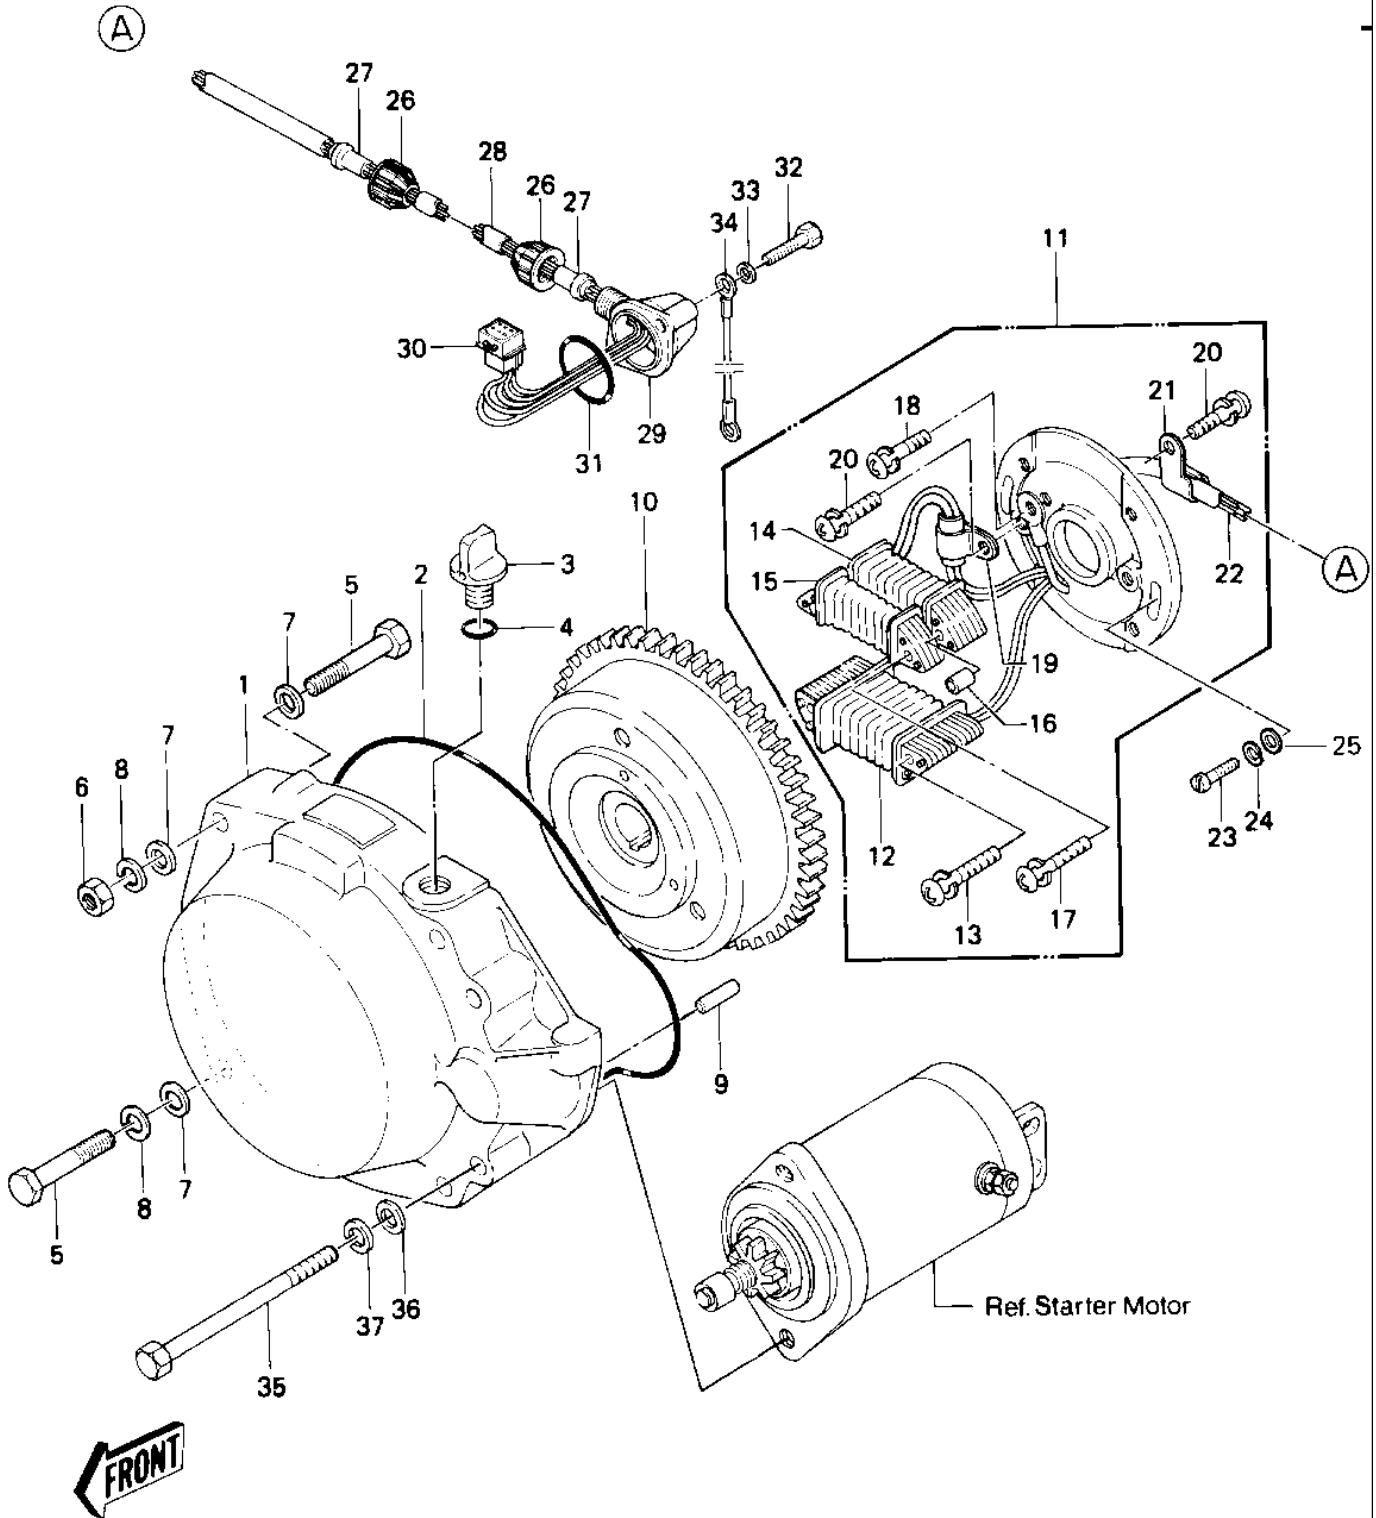

## 1982 JET SKI® JS440 PARTS DIAGRAM

GENERATOR (JS440-A6)

## 1982 JET SKI® JS440 PARTS LIST

GENERATOR (JS440-A6)

ITEM NAME	PART NUMBER	QUANTITY
COVER-GENERATOR (Ref # 1)	14031-3705	1
"O" RING (Ref # 2)	92055-521	1
BREATHER (Ref # 3)	14069-3709	1
"O" RING (Ref # 4)	92055-515	1
BOLT 8X50 (Ref # 5)	110R0850	1
NUT 8MM (Ref # 6)	311R0800	1
WASHER (Ref # 7)	410S0800	2
WASHER SPRING 8MM (Ref # 8)	461S0800	2
UNAVAILABLE IN PRICE BOOK (Ref # 9)	551S0612	1
FLYWHEEL ASSY,MAGNETO (Ref # 10)	21050-3015	1
STATOR ASSY,MAGNETO (Ref # 11)	21003-3009	1
COIL,CHARGE (Ref # 12)	59031-3001	1
SCREW 5X34 (Ref # 13)	92011-530	1
COIL,EXCITING (Ref # 14)	21049-3006	1
COIL,PULSING (Ref # 15)	59026-3006	1
COLLAR-COIL (Ref # 16)	92027-3008	1
SCREW (Ref # 17)	92009-3006	1
SCREW 4X6 (Ref # 18)	92011-559	1
CLAMP (Ref # 19)	92037-520	1
SCREW 4X8 (Ref # 20)	92011-560	1
CLAMP (Ref # 21)	92037-547	1
HARNESS,MAGNETO (Ref # 22)	26001-3006	1
SCREW PAN HEAD 5X20 (Ref # 23)	220B0520	1
WASHER SPRING 5MM (Ref # 24)	461F0500	1
WASHER (Ref # 25)	92022-544	1
CAP (Ref # 26)	11012-3012	1
GROMMET (Ref # 27)	92071-3001	1
TUBE,10X345 (Ref # 28)	92059-3032	1
CAP-MAGNETO HARNESS (Ref # 29)	59176-517-YR	1

## 1982 JET SKI® JS440 PARTS LIST

GENERATOR (JS440-A6)

ITEM NAME	PART NUMBER	QUANTITY
CONNECTOR,CORD (Ref # 30)	59221-506	1
"O" RING (Ref # 31)	92055-520	1
BOLT 6X35 (Ref # 32)	110R0635	1
WASHER (Ref # 33)	410S0600	1
WIRE-LEAD,L=300 (Ref # 34)	26011-3006	1
BOLT,8X80 (Ref # 35)	92001-3011	1