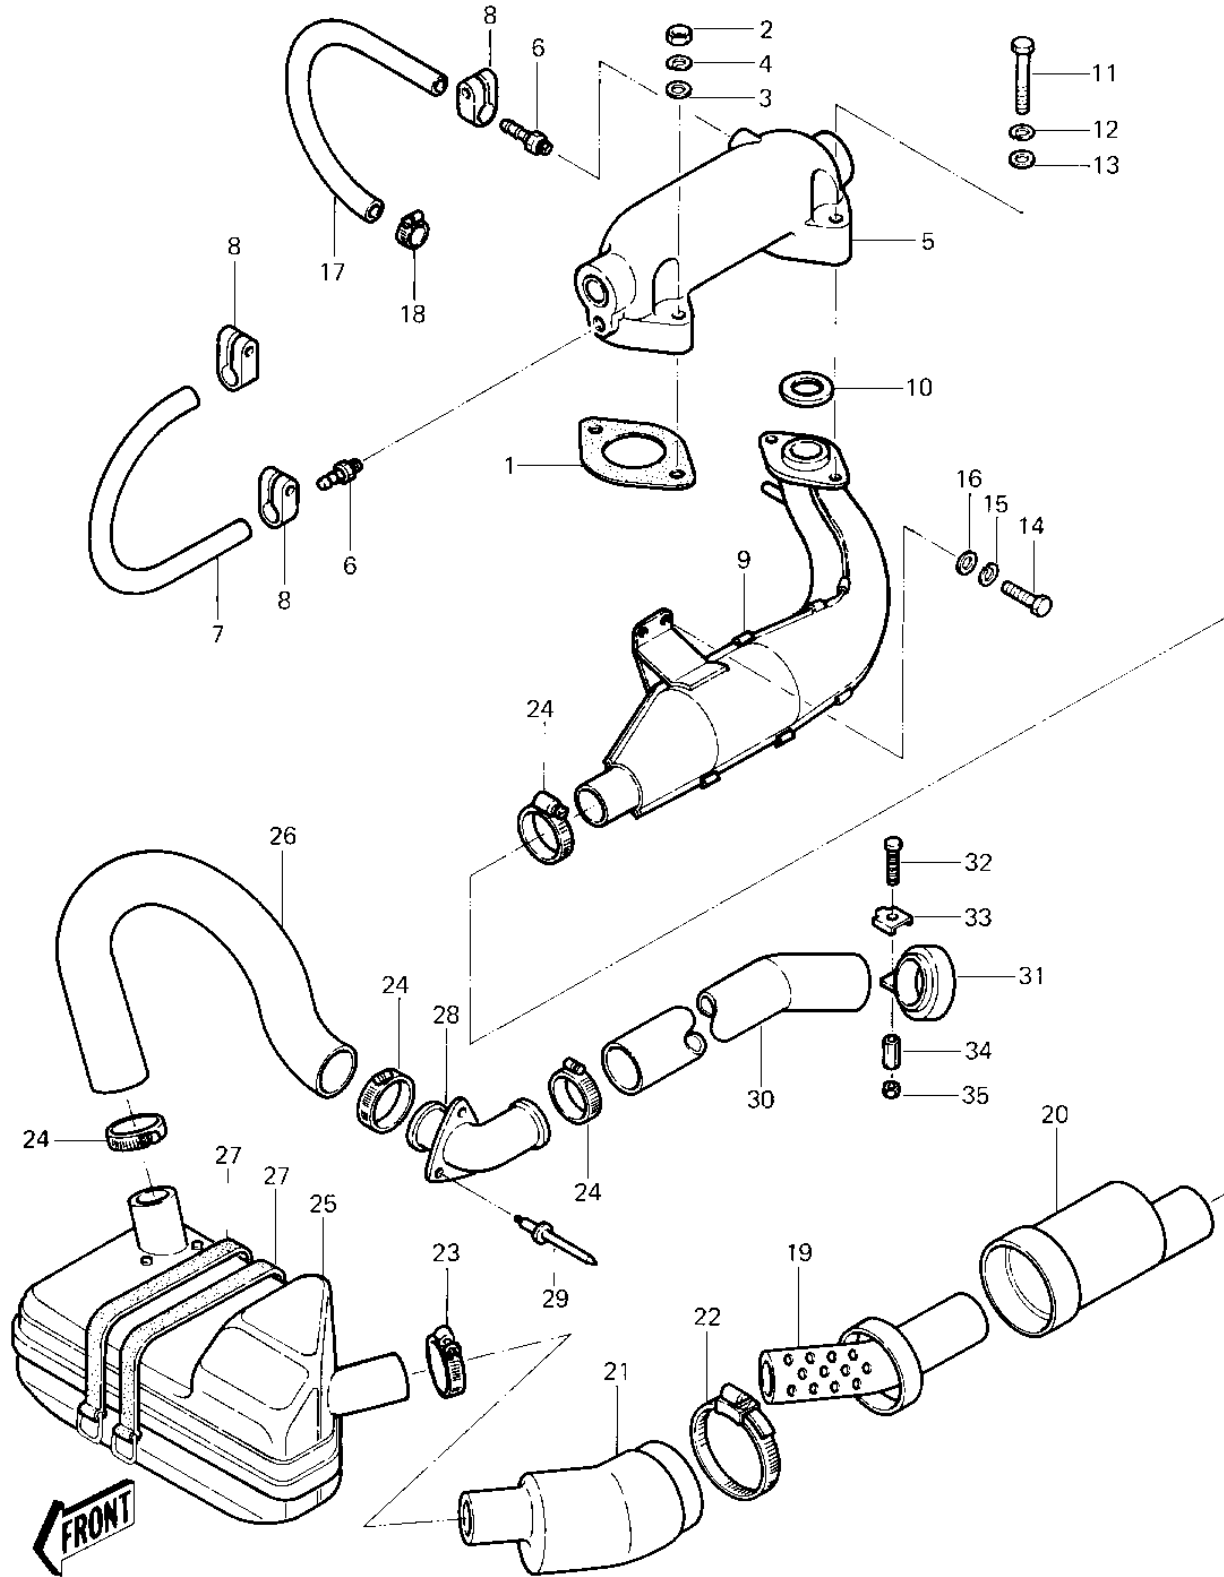

1982 JET SKI® JS440 PARTS DIAGRAM

MUFFLER ('82-'83 JS440-A6/A7)

1982 JET SKI® JS440 PARTS LIST

MUFFLER ('82-'83 JS440-A6/A7)

ITEM NAME	PART NUMBER	QUANTITY
GASKET,EXHAUST (Ref # 1)	11060-3710	1
NUT,8 M/M (Ref # 2)	311M0800	1
WASHER (Ref # 3)	410S0800	3
WASHER SPRING 8MM (Ref # 4)	461S0800	3
PIPE-EXHAUST (Ref # 5)	18049-3006-YR	1
JOINT,HOSE (Ref # 6)	92005-3001	1
TUBE,9X190 (Ref # 7)	92059-3021	1
CLAMP,HOSE (Ref # 8)	92037-504	2
EXPANSION CHAMBER (Ref # 9)	18001-520	1
GASKET,EXHAUST (Ref # 10)	11009-3784	1
BOLT,8X45 (Ref # 11)	110R0845	1
BOLT,8X20 (Ref # 14)	110R0820	1
HOSE (Ref # 17)	92059-523	1
PIPE-RESNTR. CONNECTR (Ref # 19)	59151-528	1
TUBE (Ref # 20)	92059-542	1
TUBE (Ref # 21)	92059-543	1
CLAMP (Ref # 22)	92037-541	1
CLAMP,HOSE (Ref # 23)	92037-506	1
CLAMP (Ref # 24)	92037-509	1
MUFFLER-COMP,WATERBOX (Ref # 25)	49070-3714	1
HOSE (Ref # 26)	92059-528	1
BAND (Ref # 27)	92072-511	1
PIPE,TAIL (Ref # 28)	59156-506	1
RIVET (Ref # 29)	59281-506	1
HOSE,TAIL (Ref # 30)	92059-549	1
CLAMP (Ref # 31)	92037-545	1
SCREW,6X45 (Ref # 32)	92009-3747	1
WASHER (Ref # 33)	92095-513	1
NUT,6M/M (Ref # 34)	92015-532	1

1982 JET SKI® JS440 PARTS LIST

MUFFLER ('82-'83 JS440-A6/A7)

ITEM NAME	PART NUMBER	QUANTITY
NUT,6M/M (Ref # 35)	311R0600	1