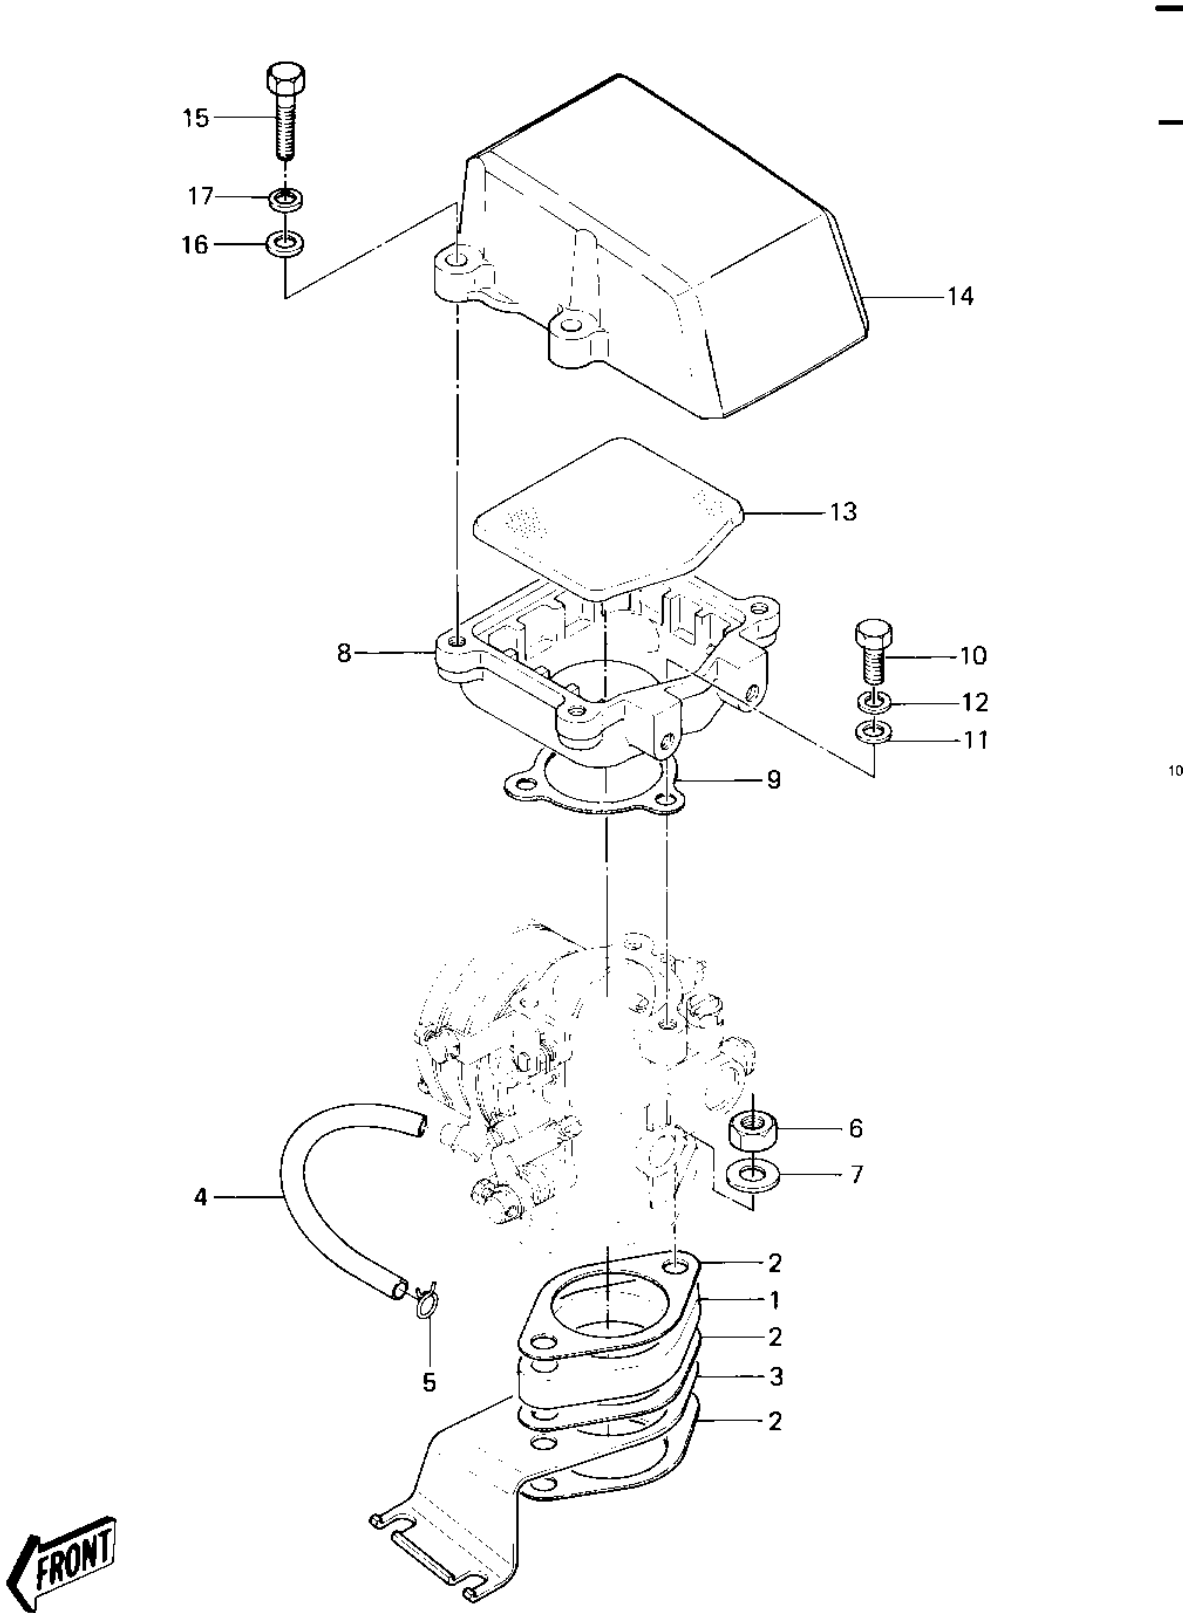

## 1982 JET SKI® JS440 PARTS DIAGRAM

CARBURETOR BRACKETS/FLAME ARRESTER ('82-

## 1982 JET SKI® JS440 PARTS LIST

CARBURETOR BRACKETS/FLAME ARRESTER ('82-

ITEM NAME	PART NUMBER	QUANTITY
INSULATOR (Ref # 1)	16061-511	1
GASKET,INSULATOR (Ref # 2)	11009-3786	1
BRACKET,CONTROL (Ref # 3)	11034-3004	1
PIPE,PULS (Ref # 4)	92059-518	1
CLAMP,SPARK PLUG CAP (Ref # 5)	92037-1173	1
NUT 6M/M (Ref # 6)	312R0600	1
WASHER (Ref # 7)	410S0800	1
CASE,FLAME ARRESTER (Ref # 8)	32099-2169	1
GASKET (Ref # 9)	11060-3702	1
BOLT-6X18 (Ref # 10)	110R0618	1
WASHER (Ref # 11)	410S0600	2
WASHER-SPRING,6MM (Ref # 12)	461S0600	2
ARRESTER-FLAME (Ref # 13)	59006-3706	1
COVER-INTAKE (Ref # 14)	59421-3001-YR	1
BOLT,6X30 (Ref # 15)	92001-3022	1