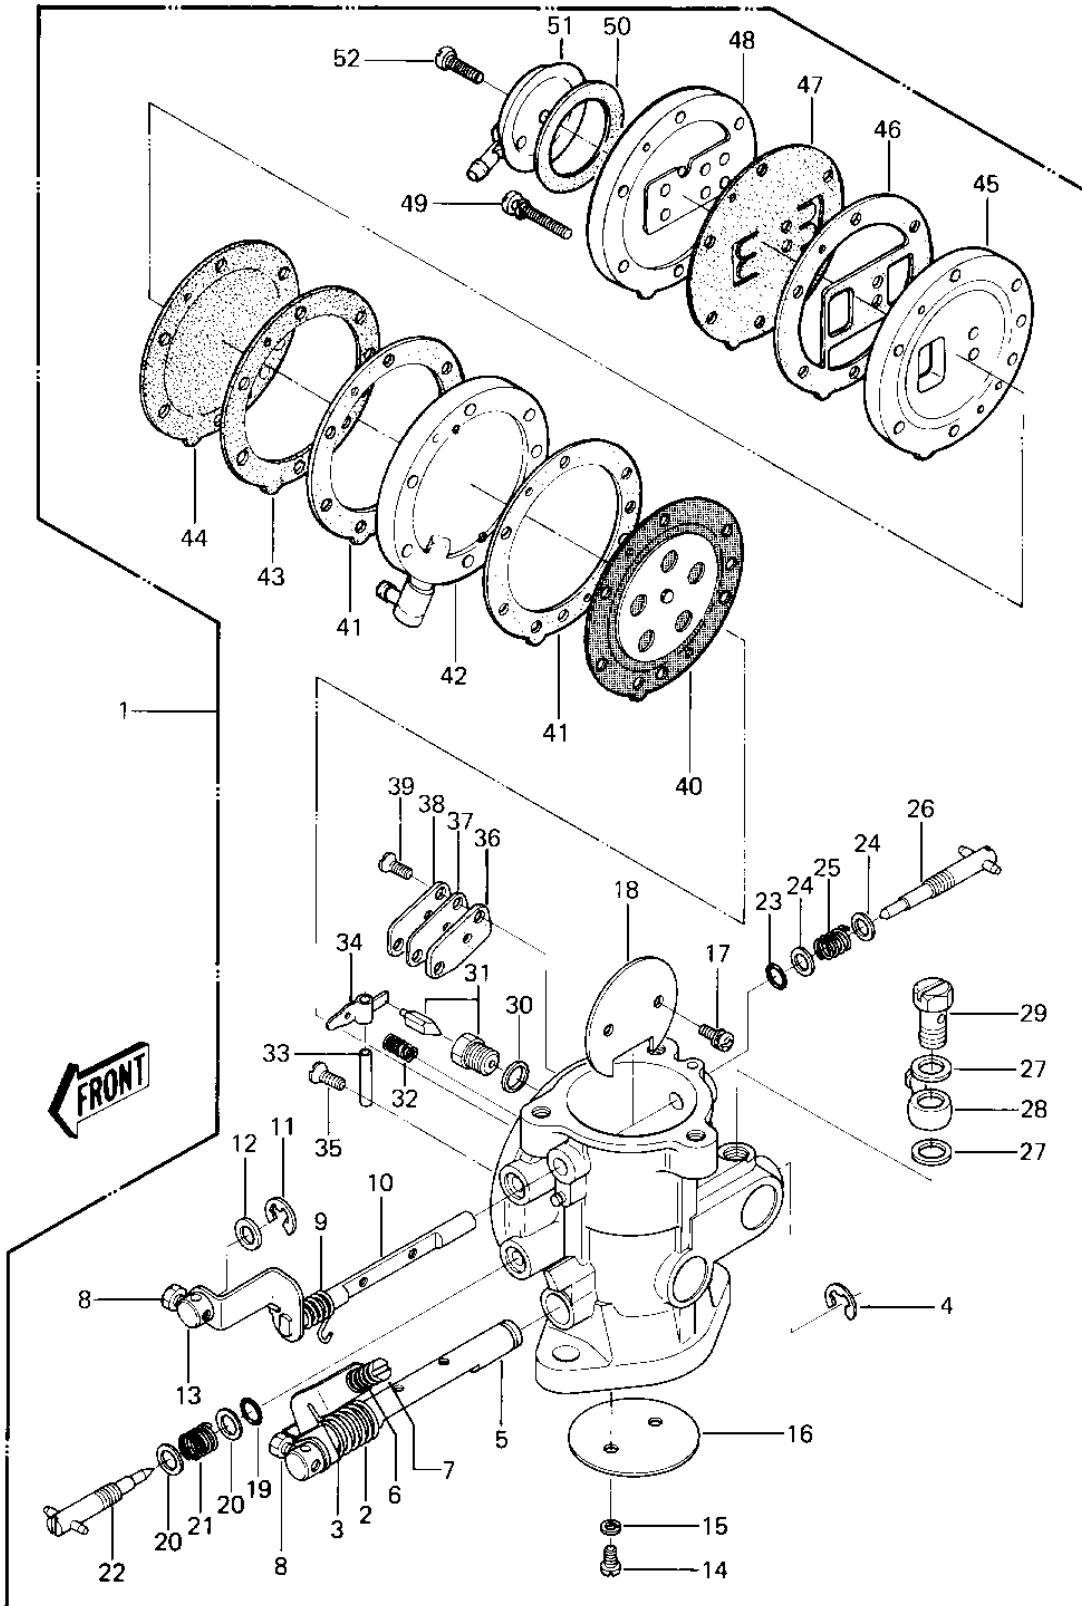

1982 JET SKI® JS440 PARTS DIAGRAM

CARBURETOR ('82-'83 JS440-A6/A7)

1982 JET SKI® JS440 PARTS LIST

CARBURETOR ('82-'83 JS440-A6/A7)

ITEM NAME	PART NUMBER	QUANTITY
CARBURETOR (Ref # 1)	16001-3003-YR	1
SPRING, THROTTLE SHAFT (Ref # 2)	92081-547	1
BUSHING, THRTLE SHAFT (Ref # 3)	92028-514	1
CIRCLIP, 5M/M, SUS304 (Ref # 4)	92033-3004	2
THROTTLE SHAFT ASSY (Ref # 5)	16041-3001	1
SPRING, CABLE PULLY (Ref # 6)	16040-022	1
SCREW, 4X20 (Ref # 7)	92009-3009	1
BOLT, 4X8 (Ref # 8)	92001-3026	1
SPRING (Ref # 9)	92081-525	1
CHOKE SHAFT ASS'Y (Ref # 10)	59111-513	1
WASHER, PLAIN, 6NYLON (Ref # 12)	92022-3020	1
TERMINAL, CHOKE SHAFT (Ref # 13)	21169-3008	1
SCREW-PAN-HEAD 3X6 (Ref # 14)	220B0306	1
WASHER SPRING 3MM (Ref # 15)	461F0300	1
VALVE, THROTTLE (Ref # 16)	16025-503	1
SCREW 3X5 (Ref # 17)	92011-517	1
VALVE, CHOKE (Ref # 18)	16126-3001	1
"O" RING (Ref # 19)	92055-510	1
WASHER (Ref # 20)	92022-537	1
SPRING (Ref # 21)	92081-528	1
SCREW, LOW SPEED (Ref # 22)	16009-3001	1
"O" RING, DRAIN PLUG (Ref # 23)	92055-1093	1
WASHER (Ref # 24)	92065-528	1
SPRING (Ref # 25)	92081-534	1
SCREW, HIGH SPEED (Ref # 26)	16009-3002	1
GASKET-BANJO BOLT (Ref # 27)	92065-078	1
BANJO-CARB (Ref # 28)	59071-505	1
BOLT, BANJO (Ref # 29)	92003-521	1
WASHER FLOAT VLV SEAT (Ref # 30)	16029-004	1