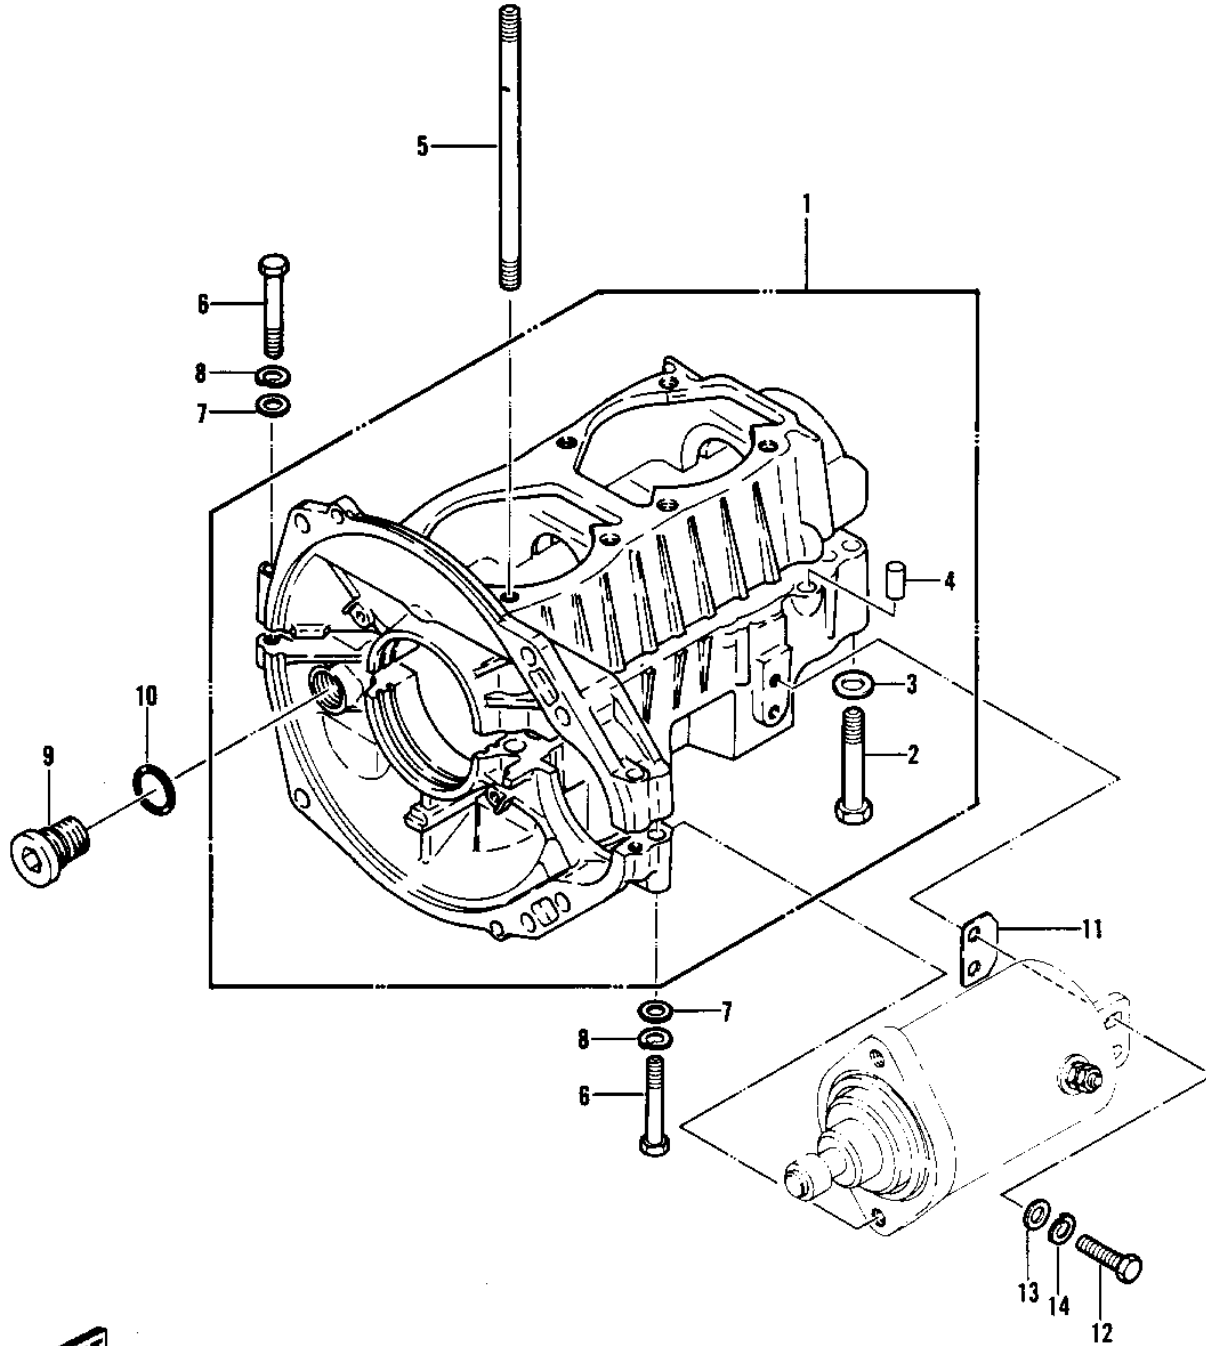

## 1982 JET SKI® JS440 PARTS DIAGRAM

CRANKCASE ('82-'83 JS440-A6/A7)

## 1982 JET SKI® JS440 PARTS LIST

CRANKCASE ('82-'83 JS440-A6/A7)

ITEM NAME	PART NUMBER	QUANTITY
SET-CRANKCASE (Ref # 1)	14001-5265	2
BOLT,8X60 (Ref # 2)	92001-3033	1
WASHER (Ref # 3)	410S0800	1
PIN-DOWEL (Ref # 4)	92042-007	1
STUD (Ref # 5)	92004-507	1
BOLT 6X40 (Ref # 6)	110R0640	1
WASHER (Ref # 7)	410S0600	2
WASHER-SPRING,6MM (Ref # 8)	461S0600	2
JOINT-STATOR WIRE (Ref # 9)	59071-516	1
"O" RING,16MM (Ref # 10)	670B2016	1
SHIM,STARTER,T=0.4M/M (Ref # 11)	92025-3012	1
SHIM,STARTER,T=0.6M/M (Ref # 11)	92025-3013	1
SHIM,STARTER,T=0.8M/M (Ref # 11)	92025-3014	1
BOLT 6X20 (Ref # 12)	110R0620	1