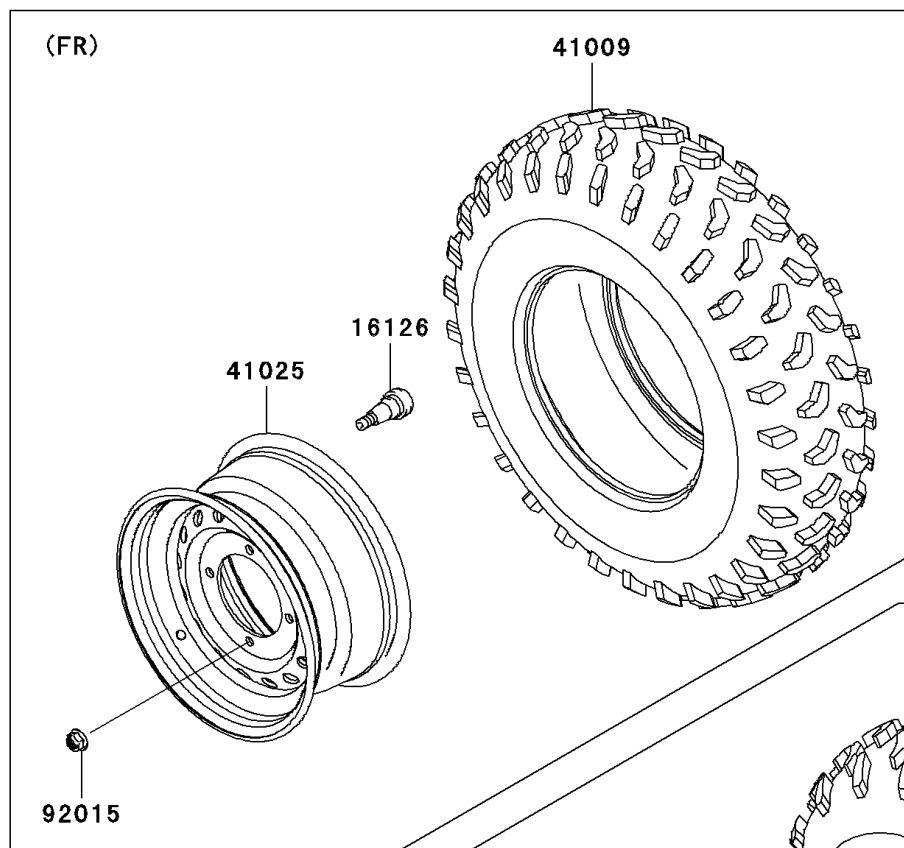

2008 Teryx® 750 4x4 NRA Outdoors™ PARTS DIAGRAM

Wheels/Tires

F2210

2008 Teryx® 750 4x4 NRA Outdoors™ PARTS LIST

Wheels/Tires

ITEM NAME	PART NUMBER	QUANTITY
VALVE (Ref # 16126)	16126-4001	1
TIRE,FR,26X8.00-12,M989 (Ref # 41009)	41009-0143	1
TIRE,RR,26X10.00-12,M990 (Ref # 41009A)	41009-0144	1
RIM,FR,12X6.0AT,CAMOUFLAGE (Ref # 41025)	41025-0077-16N	1
RIM,RR,12X8.0AT,CAMOUFLAGE (Ref # 41025A)	41025-0078-16N	1
NUT,12MM (Ref # 92015)	92015-1706	1