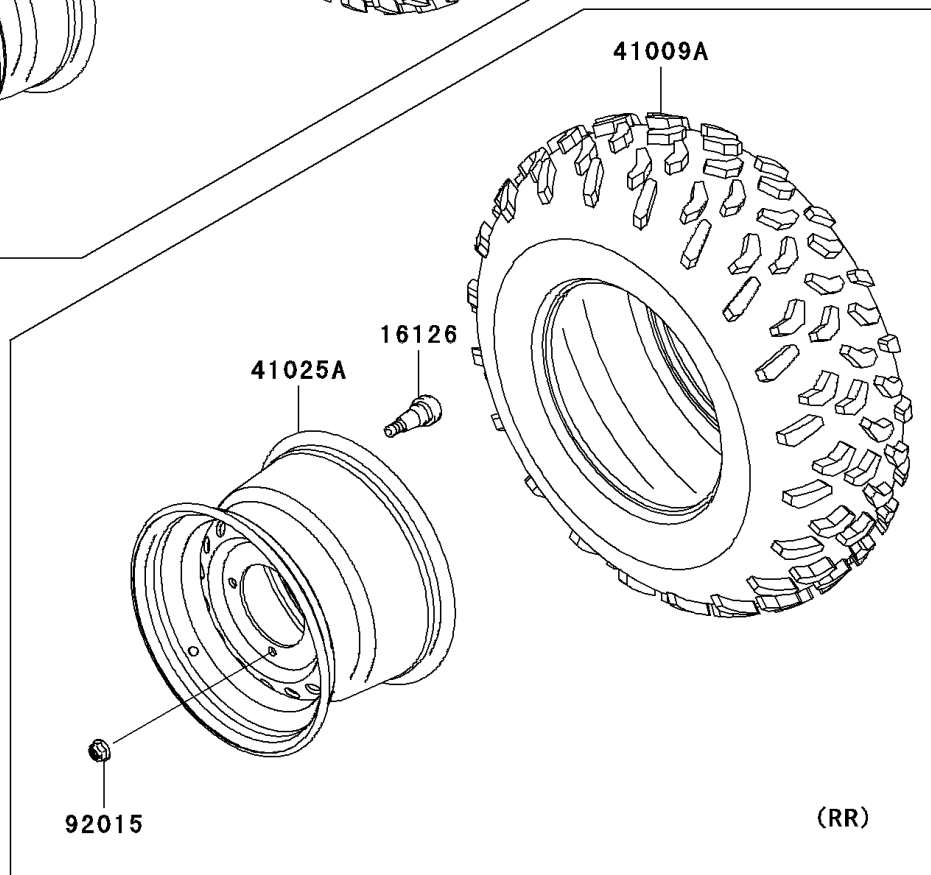

2008 Teryx® 750 4x4 NRA Outdoors™ PARTS DIAGRAM

Wheels/Tires

F2210

2008 Teryx® 750 4x4 NRA Outdoors™ PARTS LIST

Wheels/Tires

ITEM NAME	PART NUMBER	QUANTITY
VALVE (Ref # 16126)	16126-4001	1
TIRE,FR,26X8.00-12,M989 (Ref # 41009)	41009-0143	1
TIRE,RR,26X10.00-12,M990 (Ref # 41009A)	41009-0144	1
RIM,FR,12X6.0AT,CAMOUFLAGE (Ref # 41025)	41025-0077-16N	1
RIM,RR,12X8.0AT,CAMOUFLAGE (Ref # 41025A)	41025-0078-16N	1
NUT,12MM (Ref # 92015)	92015-1706	1