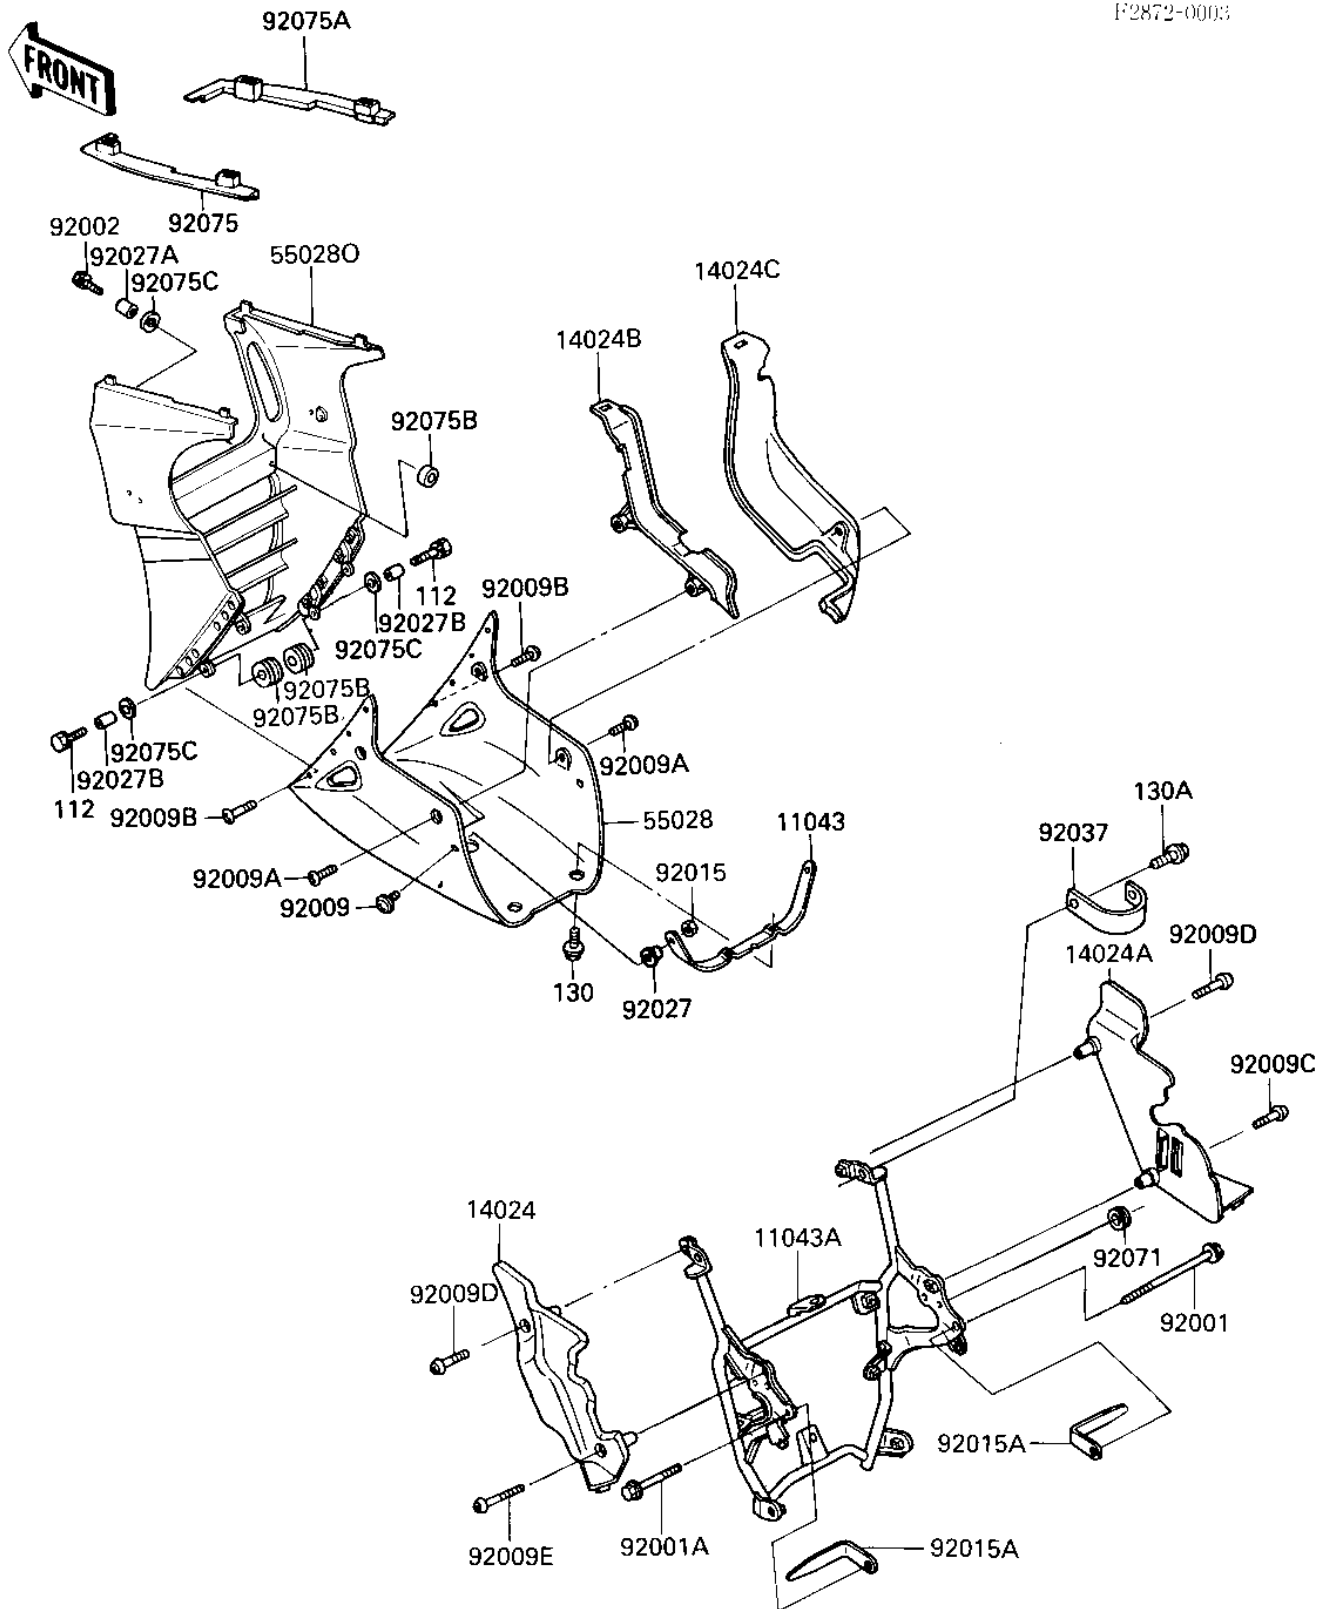

1986 NINJA® ZX™-9R PARTS DIAGRAM

FAIRING LOWERS

F2872-0003

1986 NINJA® ZX™-9R PARTS LIST

FAIRING LOWERS

ITEM NAME	PART NUMBER	QUANTITY
BRACKET,COWLING,LWR (Ref # 11043)	11043-1632	1
BRACKET,COWLING,LWR (Ref # 11043A)	11043-1873	1
COVER (Ref # 14024)	14025-1893	1
COVER (Ref # 14024A)	14025-1894	1
COVER (Ref # 14024B)	14025-1896	1
COVER (Ref # 14024C)	14025-1897	1
COWLING,LWR,F.RED (Ref # 55028)	55028-1072-B1	1
COWLING,CENTER,F RED (Ref # 550280)	55028-5144-P9	1
BOLT,FLANGED,10X60 (Ref # 92001)	92001-1617	1
BOLT,FLANGED,10X41,BL (Ref # 92001A)	92001-1844	1
BOLT-FLANGED,6X25 (Ref # 92002)	130J0625	1
SCREW (Ref # 92009)	92009-1664	1
SCREW (Ref # 92009A)	92009-1654	1
SCREW (Ref # 92009B)	92009-1663	1
SCREW,6X35 (Ref # 92009C)	92009-1351	1
SCREW,6X40 (Ref # 92009D)	92009-1352	1
SCREW,6X55 (Ref # 92009E)	92009-1353	1
NUT,LOCK,FLANGED,6MM (Ref # 92015)	92015-1339	1
NUT (Ref # 92015A)	92015-1478	1
COLLAR,FRONT FENDER (Ref # 92027)	92027-1166	1
COLLAR,L=13.1,BLACK (Ref # 92027A)	92027-1450	1
COLLAR (Ref # 92027B)	92027-251	1
CLAMP,HARNESS (Ref # 92037)	92037-113	1
GROMMET (Ref # 92071)	92071-024	1
DAMPER (Ref # 92075)	92075-1645	1
DAMPER (Ref # 92075A)	92075-1646	1
RUBBER,FENDER COVER (Ref # 92075B)	92075-174	1
DAMPER RUBBER (Ref # 92075C)	92075-175	1
BOLT-UPSET (Ref # 112)	112G0625	1

1986 NINJA® ZX™-9R PARTS LIST

FAIRING LOWERS

ITEM NAME	PART NUMBER	QUANTITY
BOLT,FLANGED,6X10 (Ref # 130)	130B0610	1
BOLT,FLANGE (Ref # 130A)	130B0812	1