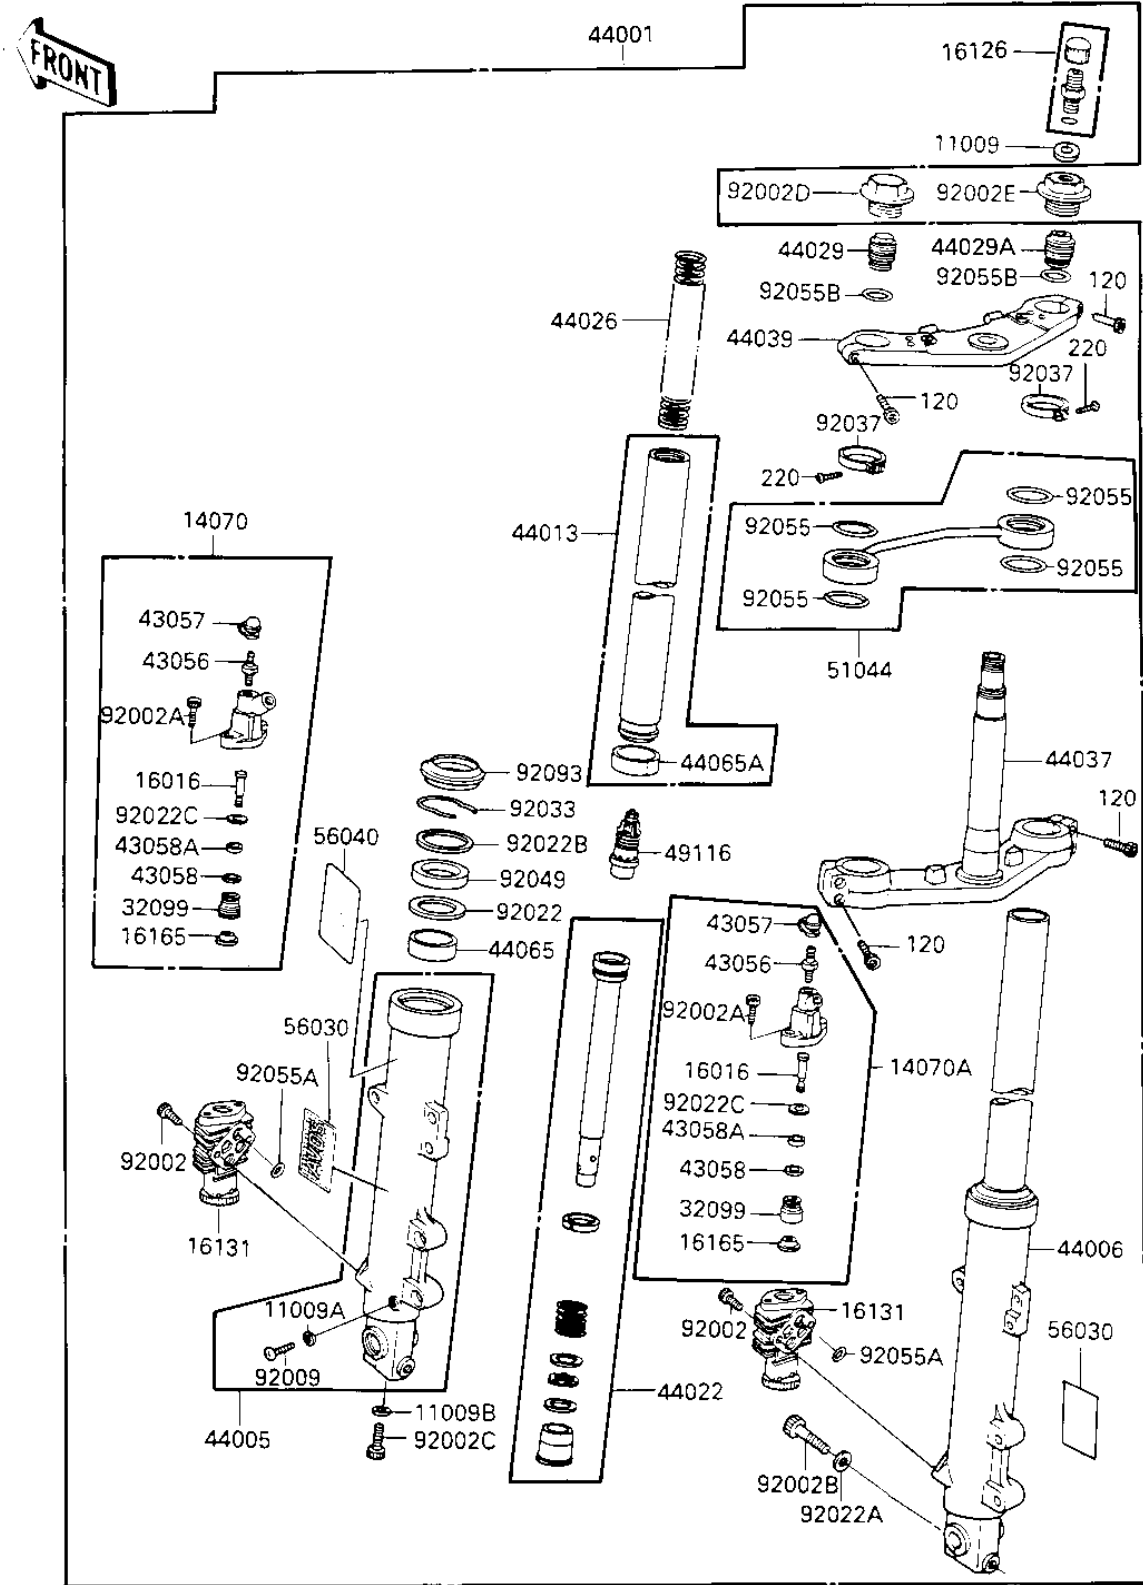

1986 NINJA® ZX™-9R PARTS DIAGRAM

FRONT FORK

F2340-0242