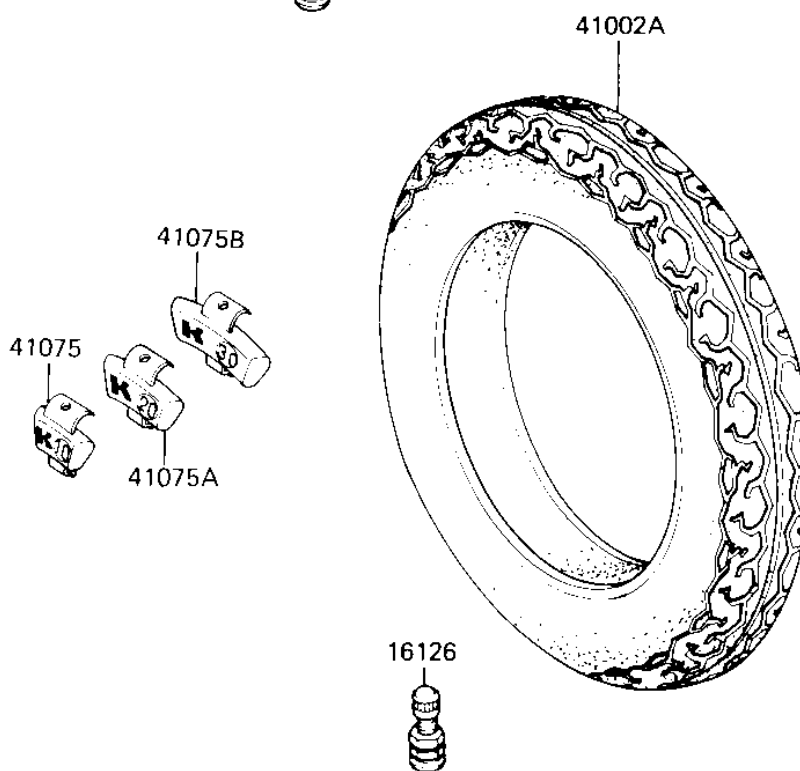

1986 NINJA® ZX™-9R PARTS DIAGRAM

TIRES

F2210-0104

1986 NINJA® ZX™-9R PARTS LIST

TIRES

ITEM NAME	PART NUMBER	QUANTITY
VALVE (Ref # 16126)	16126-1136	1
TIRE 120/80V16 F17 F (Ref # 41002)	41002-1468	1
TIRE 130/80V18 K727 R (Ref # 41002A)	41002-1567	1
BALANCER-WHEEL,10G (Ref # 41075)	41075-1014	1
BALANCER-WHEEL,20G (Ref # 41075A)	41075-1015	1
BALANCER-WHEEL,30G (Ref # 41075B)	41075-1016	1