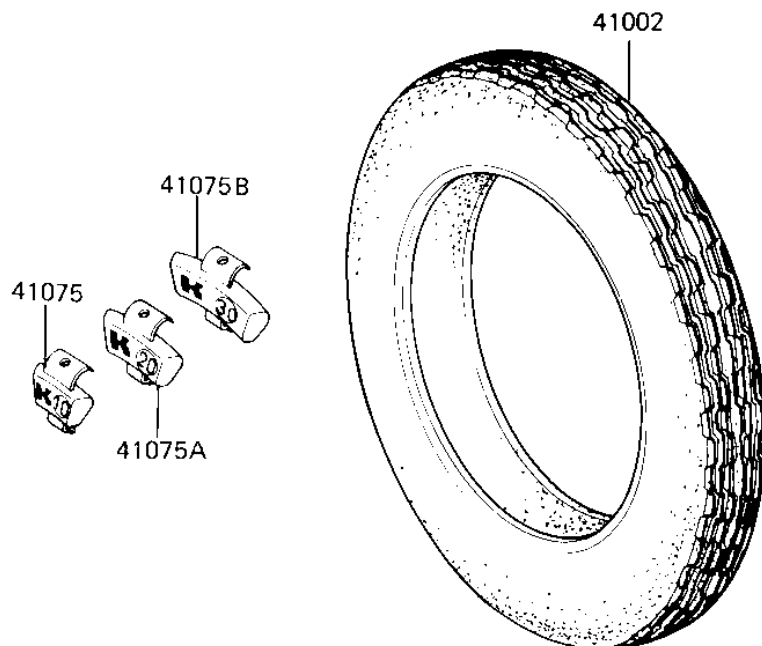

1986 NINJA® ZX™-9R PARTS DIAGRAM

TIRES

F2210-0104

1986 NINJA® ZX™-9R PARTS LIST

TIRES

ITEM NAME	PART NUMBER	QUANTITY
VALVE (Ref # 16126)	16126-1136	1
TIRE 120/80V16 F17 F (Ref # 41002)	41002-1468	1
TIRE 130/80V18 K727 R (Ref # 41002A)	41002-1567	1
BALANCER-WHEEL,10G (Ref # 41075)	41075-1014	1
BALANCER-WHEEL,20G (Ref # 41075A)	41075-1015	1
BALANCER-WHEEL,30G (Ref # 41075B)	41075-1016	1