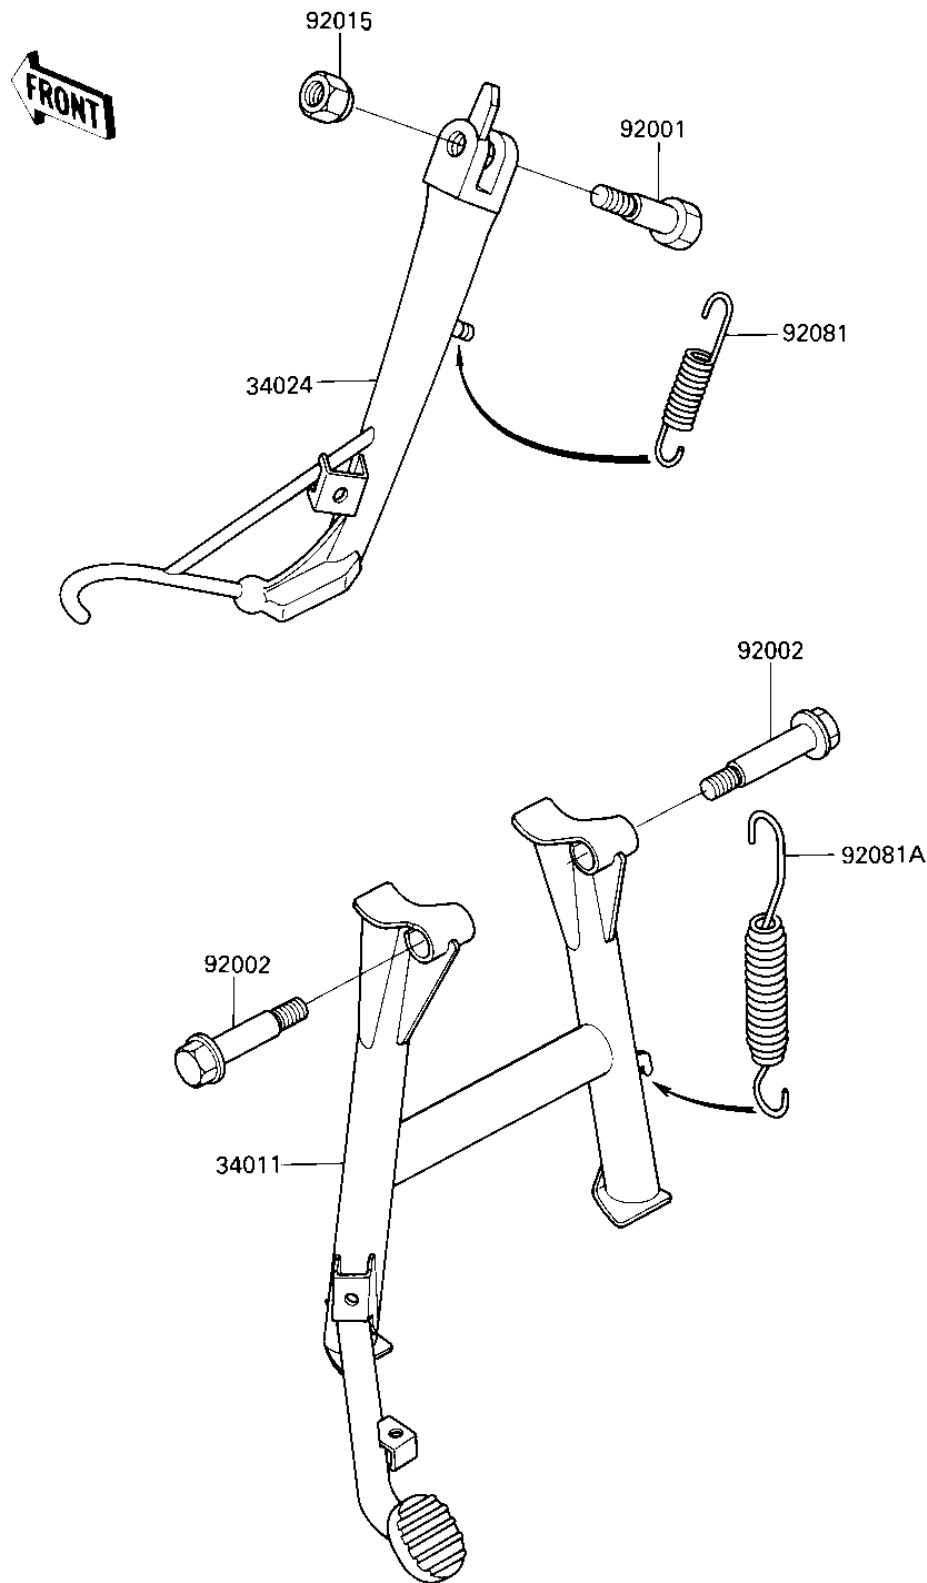

## 1986 NINJA® ZX™-9R PARTS DIAGRAM

STANDS

F2190 0167

## 1986 NINJA® ZX™-9R PARTS LIST

### STANDS

| ITEM NAME                          | PART NUMBER | QUANTITY |
|------------------------------------|-------------|----------|
| STAND-CENTER (Ref # 34011)         | 34011-1108  | 1        |
| STAND-SIDE (Ref # 34024)           | 34024-1176  | 1        |
| BOLT, SIDE STAND FIT (Ref # 92001) | 92003-157   | 1        |
| BOLT,CENTER STAND (Ref # 92002)    | 92001-1880  | 1        |
| NUT,LOCK,10MM (Ref # 92015)        | 92019-021   | 1        |
| SPRING,SIDE STAND (Ref # 92081)    | 92081-1676  | 1        |
| SPRING,CENTER STAND (Ref # 92081A) | 92081-1828  | 1        |