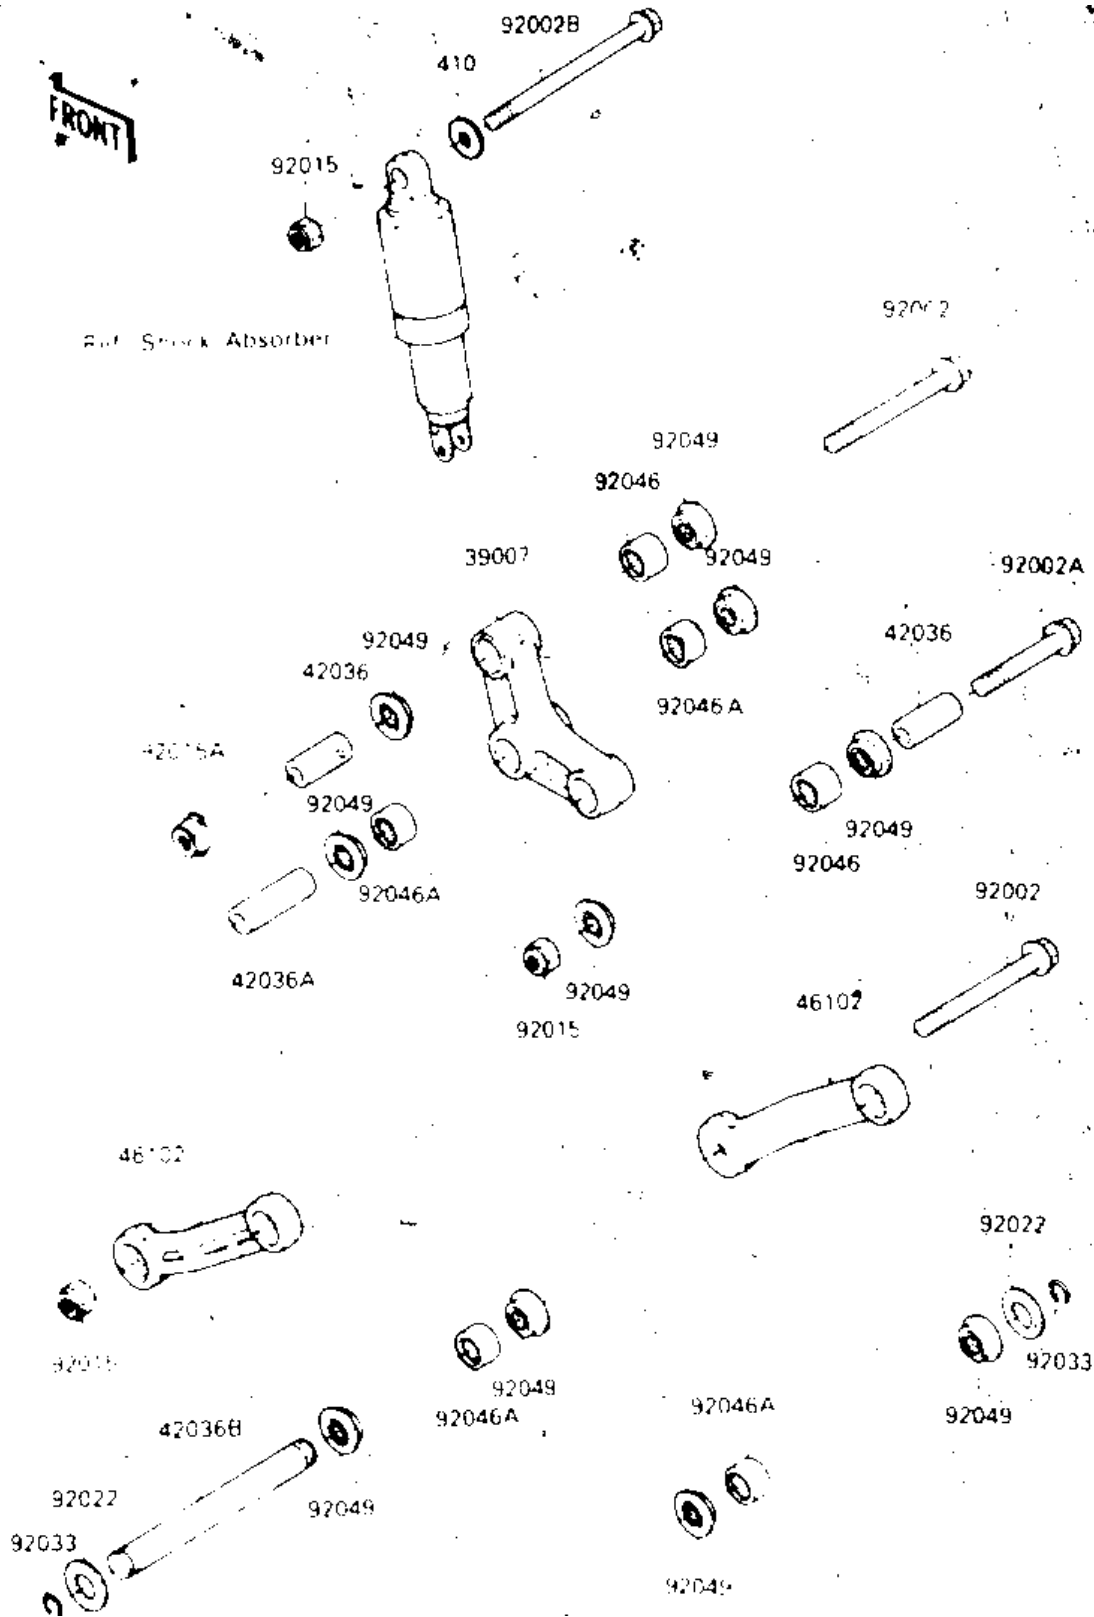

1986 NINJA® ZX™-9R PARTS DIAGRAM

REAR SUSPENSION

1986 NINJA® ZX™-9R PARTS LIST

REAR SUSPENSION

ITEM NAME	PART NUMBER	QUANTITY
ARM-SUSP,UNI TRAK (Ref # 39007)	39007-1055	1
SLEEVE,12.5X20X39 (Ref # 42036)	42036-1108	1
SLEEVE,12.5X20X50 (Ref # 42036A)	42036-1111	1
SLEEVE (Ref # 42036B)	42036-1137	1
ROD,UNI TRAK (Ref # 46102)	46102-1108	1
BOLT,FLANGED,12X85 (Ref # 92002)	92002-1463	1
BOLT,FLANGED,12X60 (Ref # 92002A)	92002-1464	1
BOLT,FLANGED,12X137.5 (Ref # 92002B)	92002-1466	1
NUT,LOCK,12MM,BLACK (Ref # 92015)	92015-1190	1
NUT,12MM (Ref # 92015A)	92015-1482	1
WASHER (Ref # 92022)	92022-1590	1
RING-SNAP,18.3MM (Ref # 92033)	92033-1168	1
BEARING-NEEDLE,BM2027 (Ref # 92046)	92046-1110	1
BEARING-NEEDLE,BM2027 (Ref # 92046A)	92046-1112	1
SEAL-OIL,ARM,CNT (Ref # 92049)	92049-1109	1
WASHER PLAIN 12MM (Ref # 410)	410B1200	1