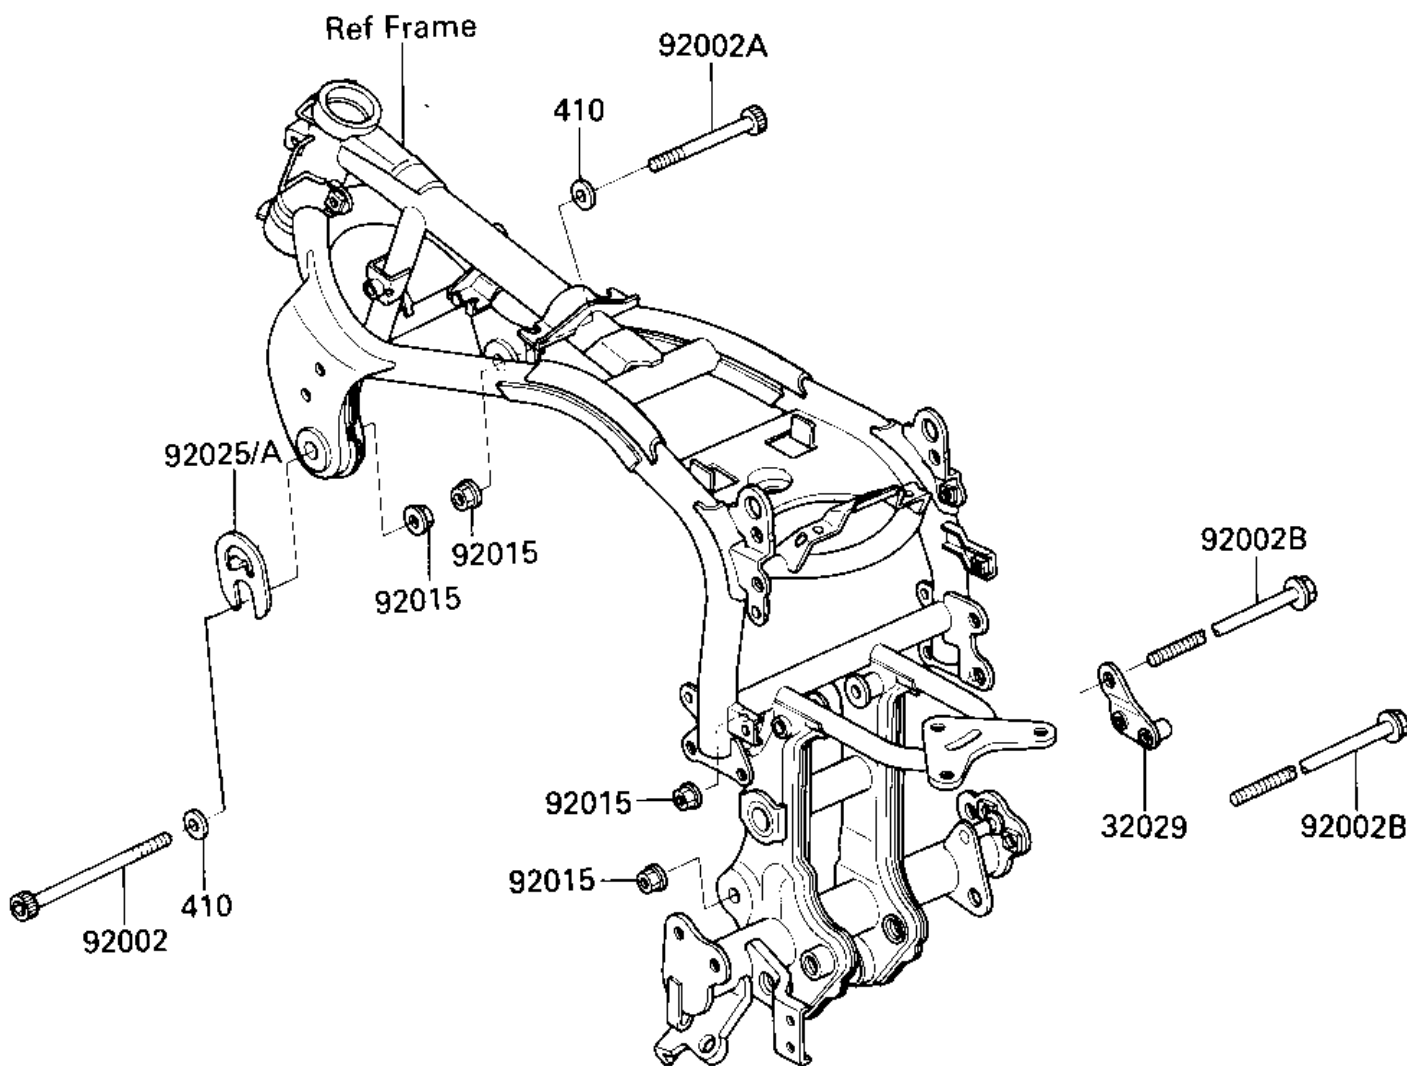

1986 NINJA® ZX™-9R PARTS DIAGRAM

FRAME FITTINGS

F2131-0187

1986 NINJA® ZX™-9R PARTS LIST

FRAME FITTINGS

ITEM NAME	PART NUMBER	QUANTITY
BRACKET-ENGINE,RR (Ref # 32029)	32029-1322	1
BOLT,SOCKET,10X100 (Ref # 92002)	92001-1888	1
BOLT,SOCKET,10X72 (Ref # 92002A)	92001-1889	1
BOLT (Ref # 92002B)	92002-1321	1
NUT,10MM (Ref # 92015)	92015-1429	1
SHIM (Ref # 92025)	92025-1616	1
SHIM (Ref # 92025A)	92025-1617	1
WASHER PLAIN 10MM (Ref # 410)	410B1000	1