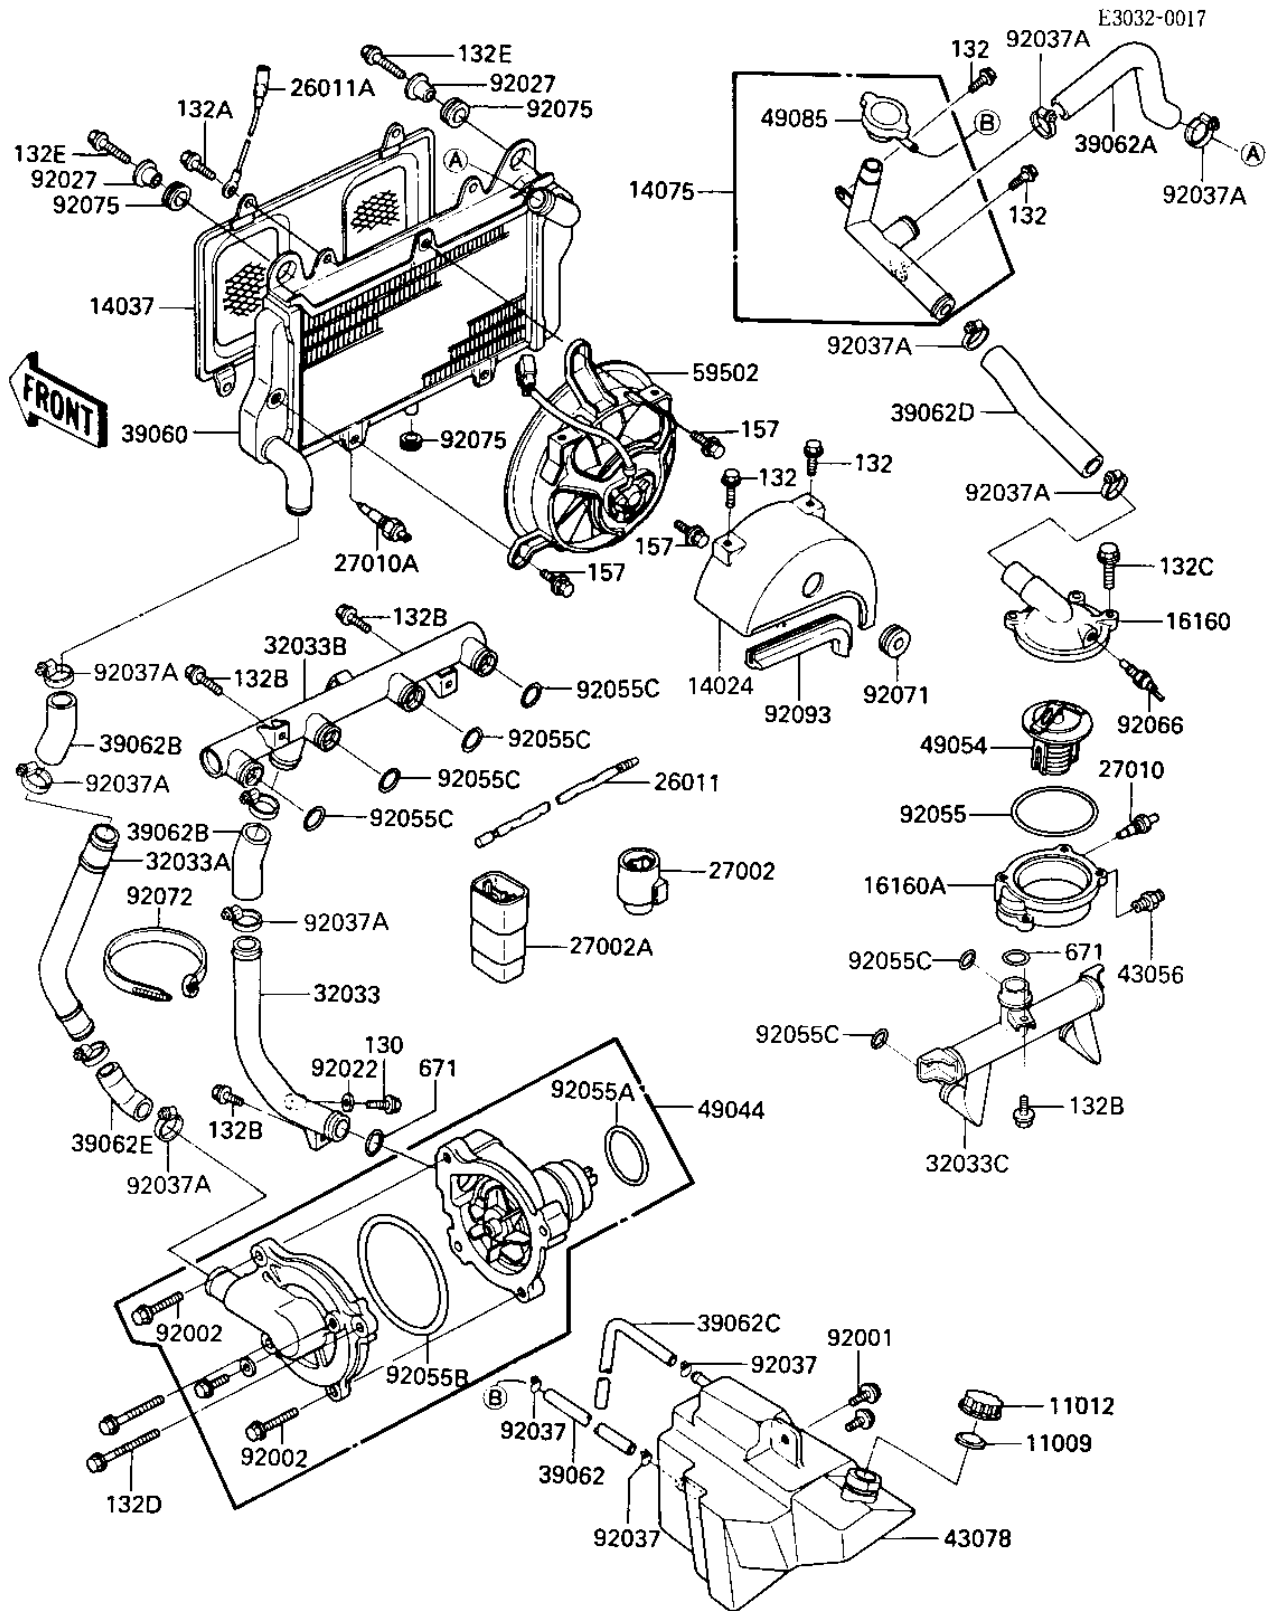

1986 NINJA® ZX™-9R PARTS DIAGRAM

RADIATOR/FAN/WATER PUMP

1986 NINJA® ZX™-9R PARTS LIST

RADIATOR/FAN/WATER PUMP

ITEM NAME	PART NUMBER	QUANTITY
GASKET,RESERVE TANK (Ref # 11009)	11009-1145	1
CAP,RESERVE TANK (Ref # 11012)	11012-1084	1
COVER,FAN (Ref # 14024)	14025-1892	1
SCREEN,RADIATOR (Ref # 14037)	14037-1063	1
CAP-ASSY,RADIATOR (Ref # 14075)	14075-1055	1
BODY,THERMOSTAT,UPP (Ref # 16160)	16160-1067	1
BODY,THERMOSTAT,LWR (Ref # 16160A)	16160-1068	1
WIRE-LEAD (Ref # 26011)	26011-1204	1
WIRE-LEAD (Ref # 26011A)	26011-1282	1
RELAY-ASSY (Ref # 27002)	27002-1054	1
RELAY-ASSY (Ref # 27002A)	27002-1055	1
SWITCH,FAN (Ref # 27010)	27010-1036	1
SWITCH,FAN (Ref # 27010A)	27010-1167	1
PIPE-WATER (Ref # 32033)	39192-1028	1
PIPE (Ref # 32033A)	32033-1207	1
PIPE (Ref # 32033B)	32033-1262	1
PIPE (Ref # 32033C)	32033-1719	1
RADIATOR (Ref # 39060)	39060-1059	1
HOSE-COOLING,5.5X10.5 (Ref # 39062)	39062-1144	1
HOSE-COOLING (Ref # 39062A)	39062-1070	1
HOSE-COOLING (Ref # 39062B)	39062-1072	1
HOSE-COOLING,RESERVOI (Ref # 39062C)	39062-1220	1
HOSE-COOLING (Ref # 39062D)	39062-1091	1
HOSE-COOLING (Ref # 39062E)	39062-1092	1
BREEDER (Ref # 43056)	43056-003	1
RESERVOIR (Ref # 43078)	43078-1053	1
PUMP-WATER (Ref # 49044)	49044-1058	1
THERMOSTAT (Ref # 49054)	49054-1051	1
CAP-ASSY-PRESSURE (Ref # 49085)	49085-1053	1