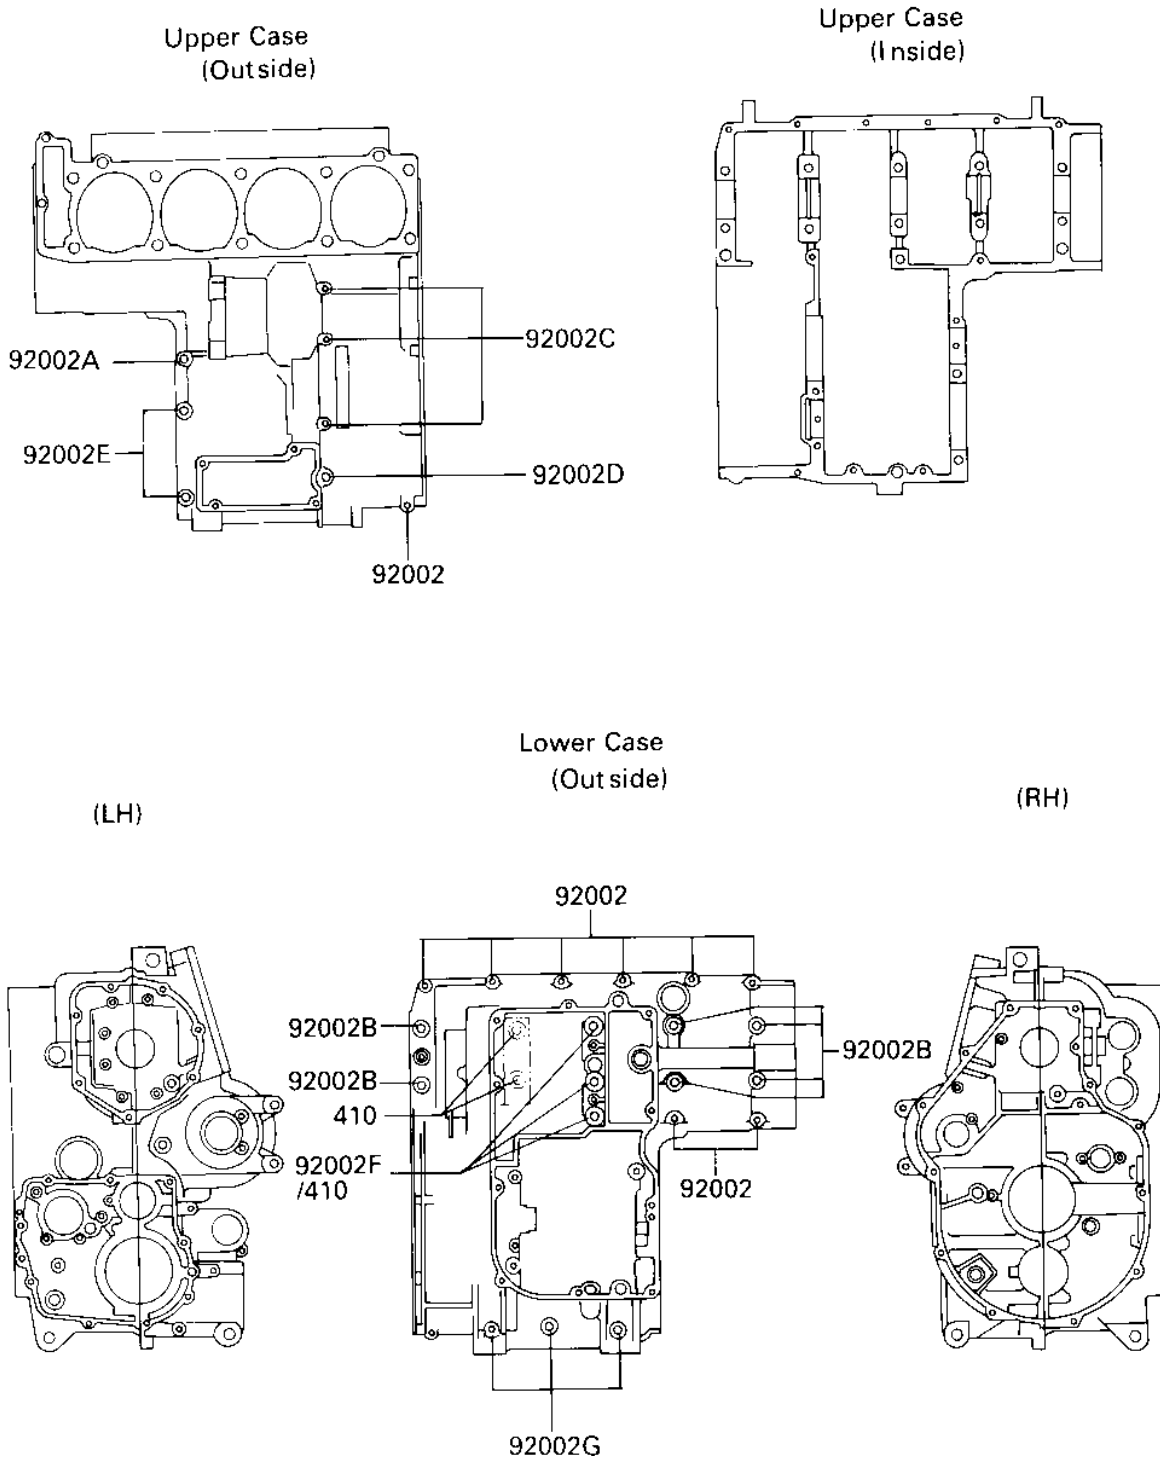

## 1986 NINJA® ZX™-9R PARTS DIAGRAM

CRANKCASE BOLT PATTERN

E1412-0027

## 1986 NINJA® ZX™-9R PARTS LIST

### CRANKCASE BOLT PATTERN

ITEM NAME	PART NUMBER	QUANTITY
BOLT,6X38 (Ref # 92002)	92001-1899	1
BOLT,6X55 (Ref # 92002A)	92002-1054	1
BOLT,8X90 (Ref # 92002B)	92002-1057	1
BOLT (Ref # 92002C)	92150-1140	1
BOLT (Ref # 92002D)	92002-1306	1
BOLT (Ref # 92002E)	92002-1308	1
BOLT,6X120 (Ref # 92002F)	92150-1164	1
BOLT (Ref # 92002G)	92002-1654	1
WASHER PLAIN 8MM (Ref # 410)	410B0800	1