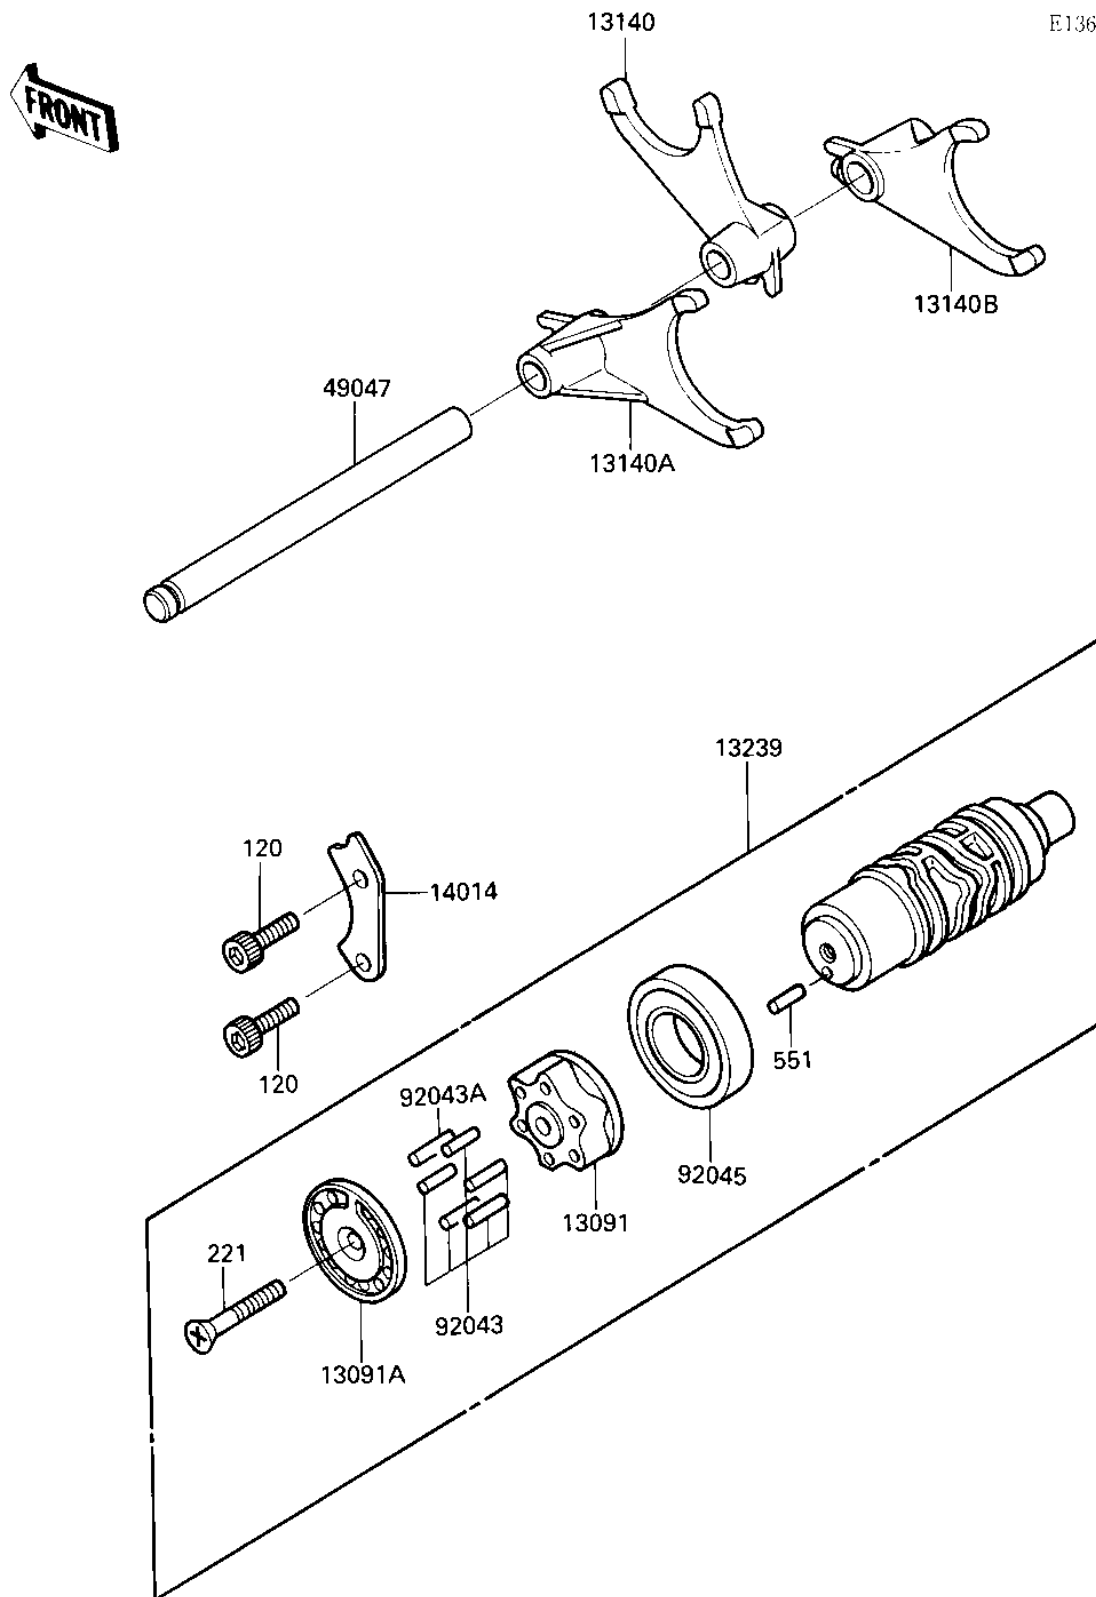

1986 NINJA® ZX™-9R PARTS DIAGRAM

GEAR CHANGE DRUM & FORKS

E1362-0089

1986 NINJA® ZX™-9R PARTS LIST

GEAR CHANGE DRUM & FORKS

ITEM NAME	PART NUMBER	QUANTITY
HOLDER,CHANGE DRUM (Ref # 13091)	13091-1275	1
HOLDER,NEUTRAL (Ref # 13091A)	13091-1334	1
FORK-SHIFT (Ref # 13140)	13140-1196	1
FORK-SHIFT (Ref # 13140A)	13140-1197	1
FORK-SHIFT (Ref # 13140B)	13140-1198	1
DRUM-ASSY-CHANGE (Ref # 13239)	13239-1116	1
PLATE-POSITION,CHANGE (Ref # 14014)	14014-1059	1
ROD-SHIFT (Ref # 49047)	49047-1055	1
PIN GEAR CHANGE DRUM (Ref # 92043)	92042-014	1
PIN-CHANGE DRUM (Ref # 92043A)	92042-020	1
BEARING-BALL,16005(NT (Ref # 92045)	92045-1045	1
BOLT,SOCKET,6X16 (Ref # 120)	120P0616	1
SCREW-CSK-CROS,6X45 (Ref # 221)	221B0645	1
PIN,DOWEL,4X8 (Ref # 551)	551A0408	1