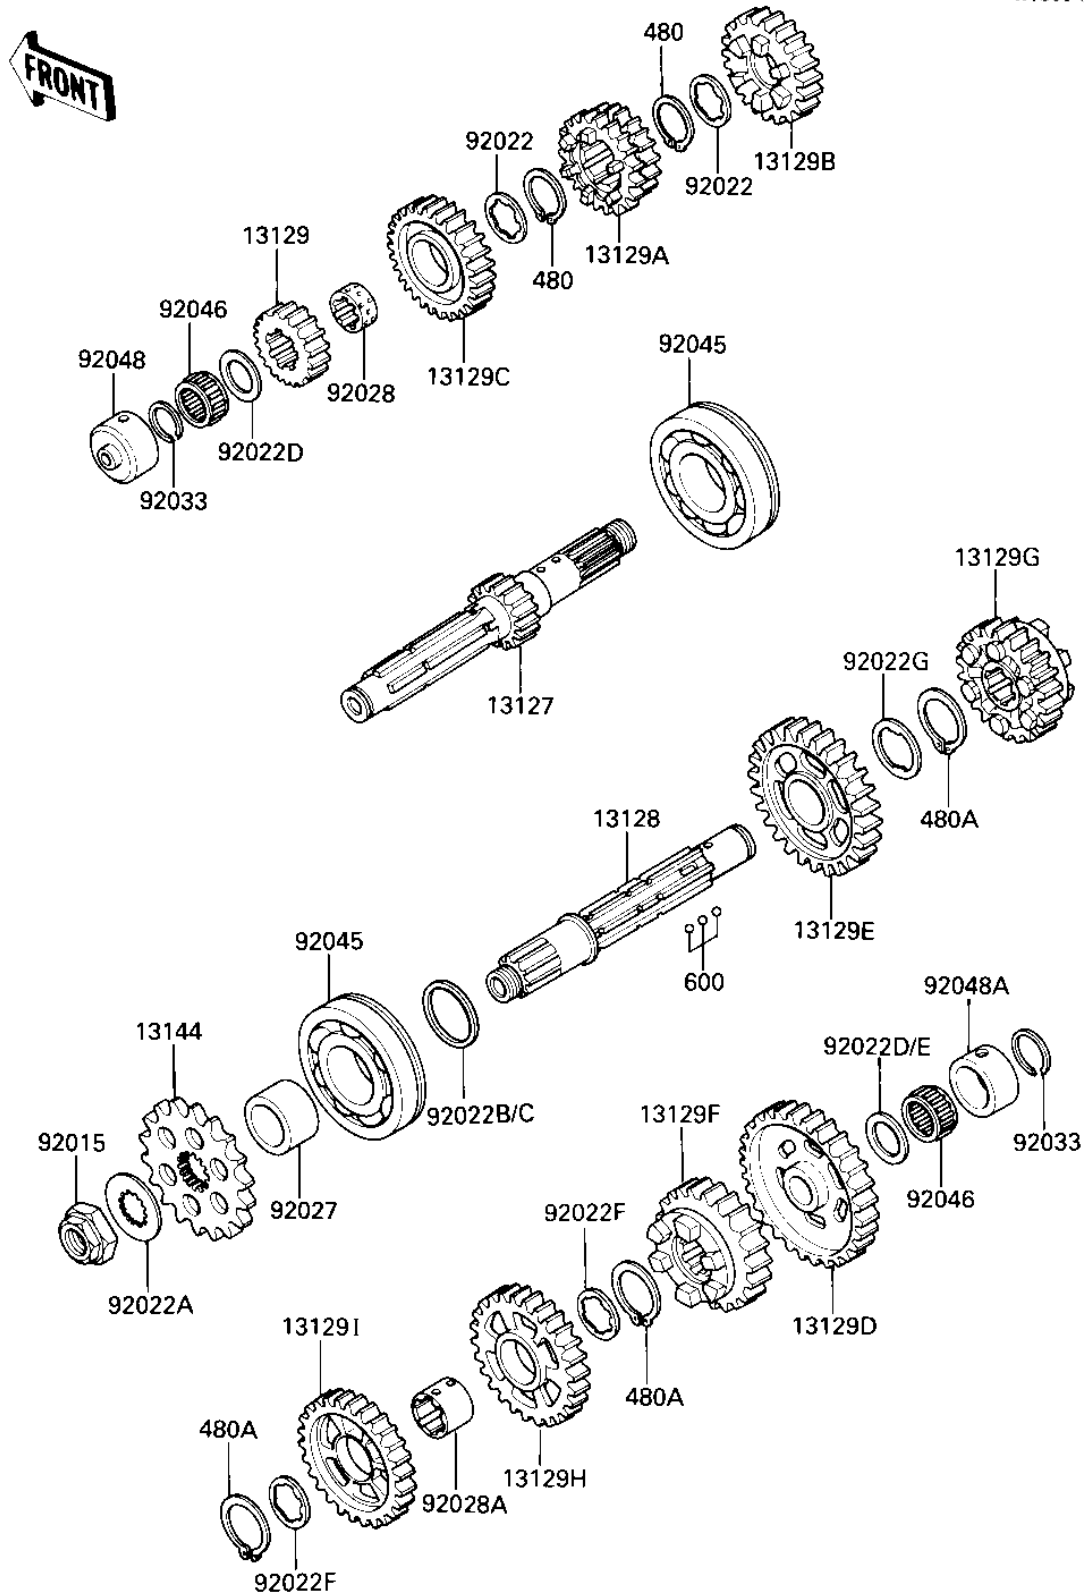

## 1986 NINJA® ZX™-9R PARTS DIAGRAM

TRANSMISSION (E/NO.043004 -)

E1361-0142

## 1986 NINJA® ZX™-9R PARTS LIST

TRANSMISSION (E/NO.043004 -)

ITEM NAME	PART NUMBER	QUANTITY
SHAFT-TRANSMISSION IN (Ref # 13127)	13127-1108	1
SHAFT-TRANSMISSION (Ref # 13128)	13128-1113	1
GEAR,INPUT 2ND,19T (Ref # 13129)	13129-1530	1
GEAR,INPUT 3RD&4TH,22 (Ref # 13129A)	13129-1531	1
GEAR,INPUT 5TH,26T (Ref # 13129B)	13129-1532	1
GEAR,INPUT TOP,28T (Ref # 13129C)	13129-1533	1
GEAR,OUTPUT LOW,42T (Ref # 13129D)	13129-1534	1
GEAR,OUTPUT 2ND,38T (Ref # 13129E)	13129-1535	1
GEAR,OUTPUT 5TH,30T (Ref # 13129F)	13129-1538	1
GEAR,OUTPUT TOP,29T (Ref # 13129G)	13129-1539	1
GEAR,OUTPUT 3RD,35T (Ref # 13129H)	13129-1773	1
GEAR,OUTPUT 4TH,32T (Ref # 13129I)	13129-1774	1
SPROCKET-OUTPUT,17T (Ref # 13144)	13144-1106	1
NUT,20MM (Ref # 92015)	92015-1210	1
WASHER,LOCK (O.D=35) (Ref # 92022)	92022-1077	1
WASHER (Ref # 92022A)	92200-1060	1
WASHER,28.3X34X0.5 (Ref # 92022B)	92022-1572	1
WASHER,28.3X34X0.3 (Ref # 92022C)	92022-1626	1
WASHER,PLAIN,22MM (Ref # 92022D)	92022-212	1
WASHER,PLAIN,22MM (Ref # 92022E)	92022-213	1
WASHER THRUST,28MM (Ref # 92022F)	92024-043	1
WASHER,LOCK (Ref # 92022G)	92024-069	1
COLLAR (Ref # 92027)	92143-1431	1
BUSHING, TOP GEAR (Ref # 92028)	92028-1124	1
BUSHING, OUTPUT 3RD&4T (Ref # 92028A)	92028-1363	1
CIRCLIP,25MM (Ref # 92033)	92033-025	1
BEARING-BALL (Ref # 92045)	92045-1186	1
BEARING,PK223013.8 (Ref # 92046)	92046-031	1
RACE,INPUT SHAFT (Ref # 92048)	92048-1052	1

## 1986 NINJA® ZX™-9R PARTS LIST

TRANSMISSION (E/NO.043004 -)

ITEM NAME	PART NUMBER	QUANTITY
RACE,30X38X15 (Ref # 92048A)	92048-1053	1
CIRCLIP 28MM (Ref # 480)	480J2800	1
CIRCLIP (Ref # 480A)	480J2900	1
BALL STEEL 5/32' (Ref # 600)	600A0500	1