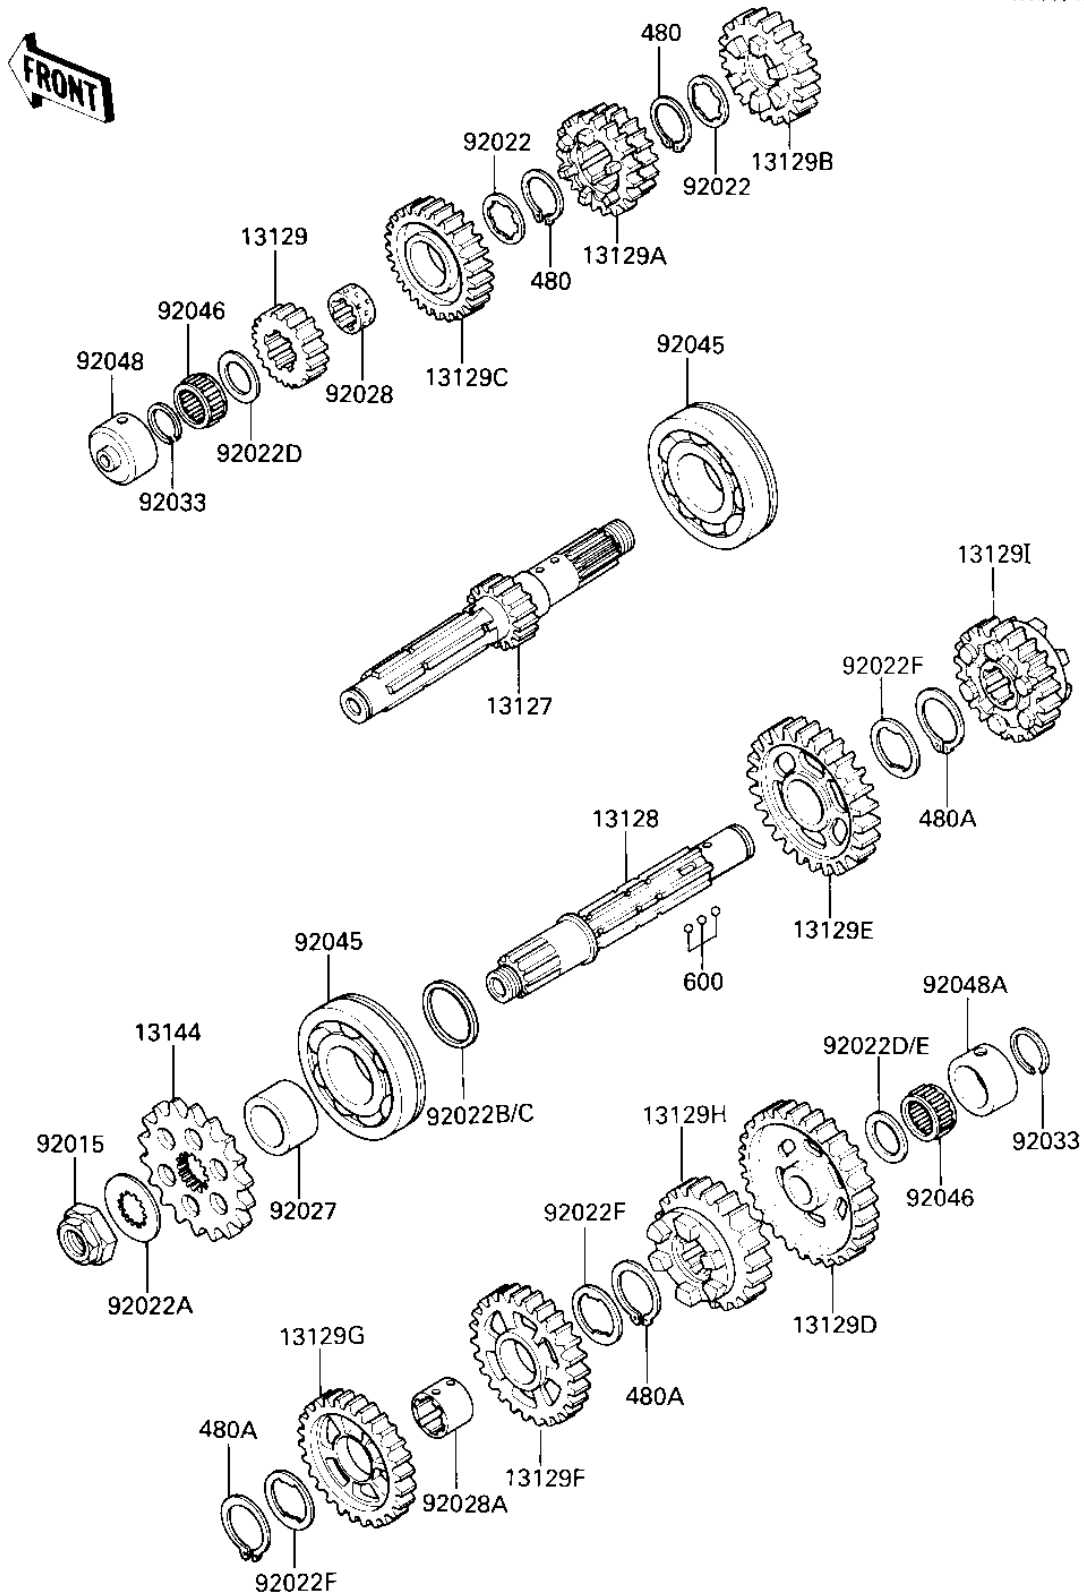

1986 NINJA® ZX™-9R PARTS DIAGRAM

TRANSMISSION (E/NO.040001 - 043003)

E1361 012

1986 NINJA® ZX™-9R PARTS LIST

TRANSMISSION (E/NO.040001 - 043003)

ITEM NAME	PART NUMBER	QUANTITY
SHAFT-TRANSMISSION IN (Ref # 13127)	13127-1108	1
SHAFT-TRANSMISSION (Ref # 13128)	13128-1113	1
GEAR,INPUT 2ND,19T (Ref # 13129)	13129-1530	1
GEAR,INPUT 3RD&4TH,22 (Ref # 13129A)	13129-1531	1
GEAR,INPUT 5TH,26T (Ref # 13129B)	13129-1532	1
GEAR,INPUT TOP,28T (Ref # 13129C)	13129-1533	1
GEAR,OUTPUT LOW,42T (Ref # 13129D)	13129-1534	1
GEAR,OUTPUT 2ND,38T (Ref # 13129E)	13129-1535	1
GEAR,OUTPUT 3RD,35T (Ref # 13129F)	13129-1536	1
GEAR,OUTPUT 4TH,32T (Ref # 13129G)	13129-1537	1
GEAR,OUTPUT 5TH,30T (Ref # 13129H)	13129-1538	1
GEAR,OUTPUT TOP,29T (Ref # 13129I)	13129-1539	1
SPROCKET-OUTPUT,17T (Ref # 13144)	13144-1106	1
NUT,20MM (Ref # 92015)	92015-1210	1
WASHER,LOCK (O.D=35) (Ref # 92022)	92022-1077	1
WASHER (Ref # 92022A)	92200-1060	1
WASHER,28.3X34X0.5 (Ref # 92022B)	92022-1572	1
WASHER,28.3X34X0.3 (Ref # 92022C)	92022-1626	1
WASHER,PLAIN,22MM (Ref # 92022D)	92022-212	1
WASHER,PLAIN,22MM (Ref # 92022E)	92022-213	1
WASHER,LOCK (Ref # 92022F)	92024-069	1
COLLAR (Ref # 92027)	92143-1431	1
BUSHING, TOP GEAR (Ref # 92028)	92028-1124	1
BUSHING,OUTPUT GEAR (Ref # 92028A)	92028-1271	1
CIRCLIP,25MM (Ref # 92033)	92033-025	1
BEARING-BALL (Ref # 92045)	92045-1186	1
BEARING,PK223013.8 (Ref # 92046)	92046-031	1
RACE,INPUT SHAFT (Ref # 92048)	92048-1052	1
RACE,30X38X15 (Ref # 92048A)	92048-1053	1

1986 NINJA® ZX™-9R PARTS LIST

TRANSMISSION (E/NO.040001 - 043003)

ITEM NAME	PART NUMBER	QUANTITY
CIRCLIP 28MM (Ref # 480)	480J2800	1
CIRCLIP (Ref # 480A)	480J2900	1
BALL STEEL 5/32' (Ref # 600)	600A0500	1